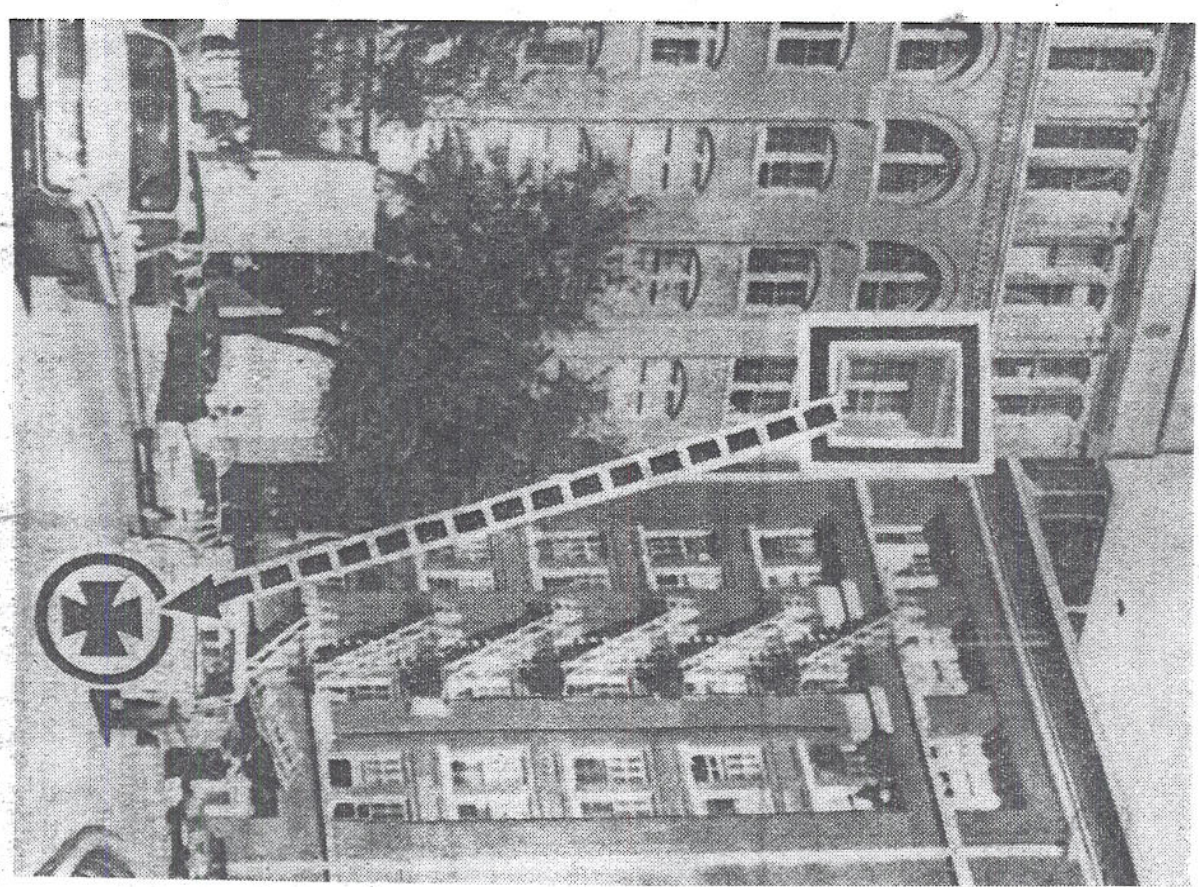

The Set-Up for Assassination

11/23/63

A. P. Wrephoto

This is the view from the window through which sniper fired as Kennedy's car passed (arrow)

A. P. Wrephoto

Cross shows where the President's car was when shots were fired from window above