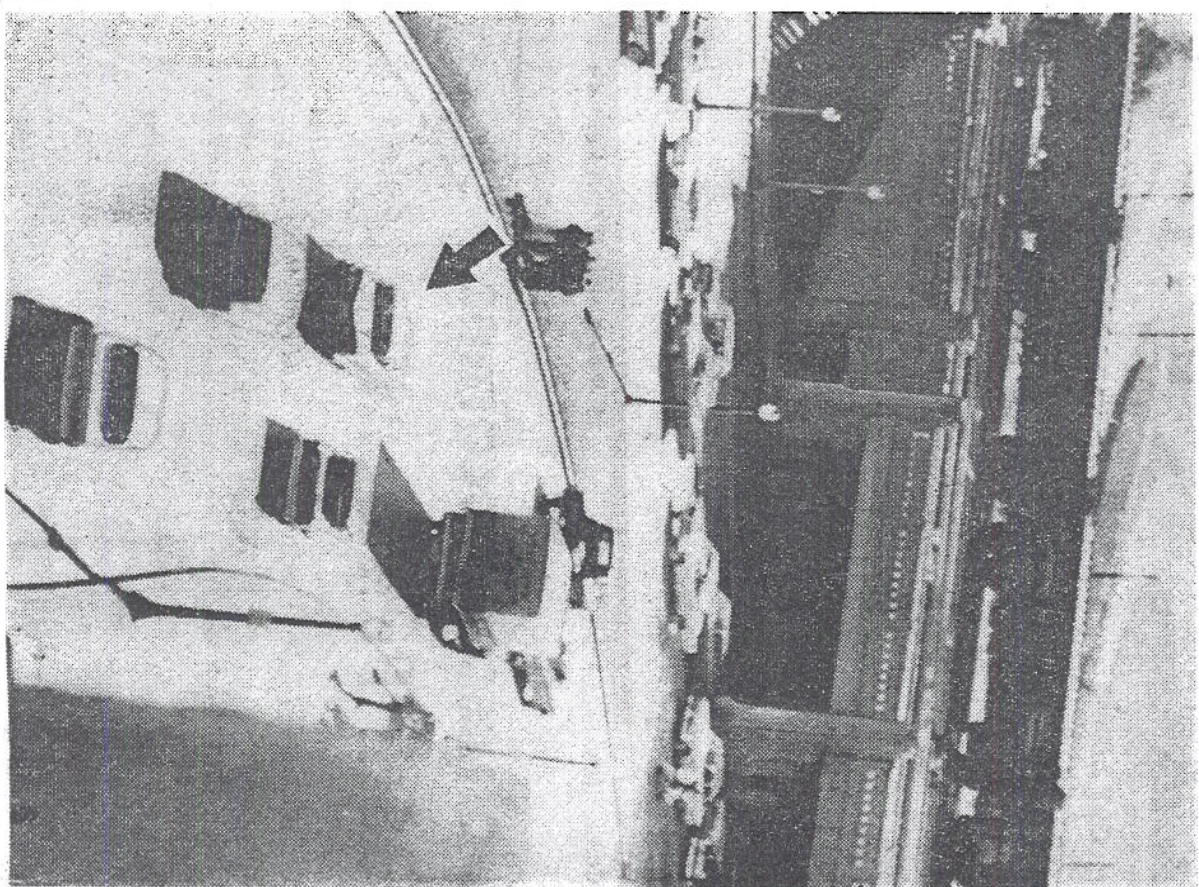

The Set-Up for Assassination

11/23/63

A. P. Wrephoto

This is the view from the window through which sniper fired as Kennedy's car passed (arrow)

A. P. Wrephoto

Cross shows where the President's car was when shots were fired from window above