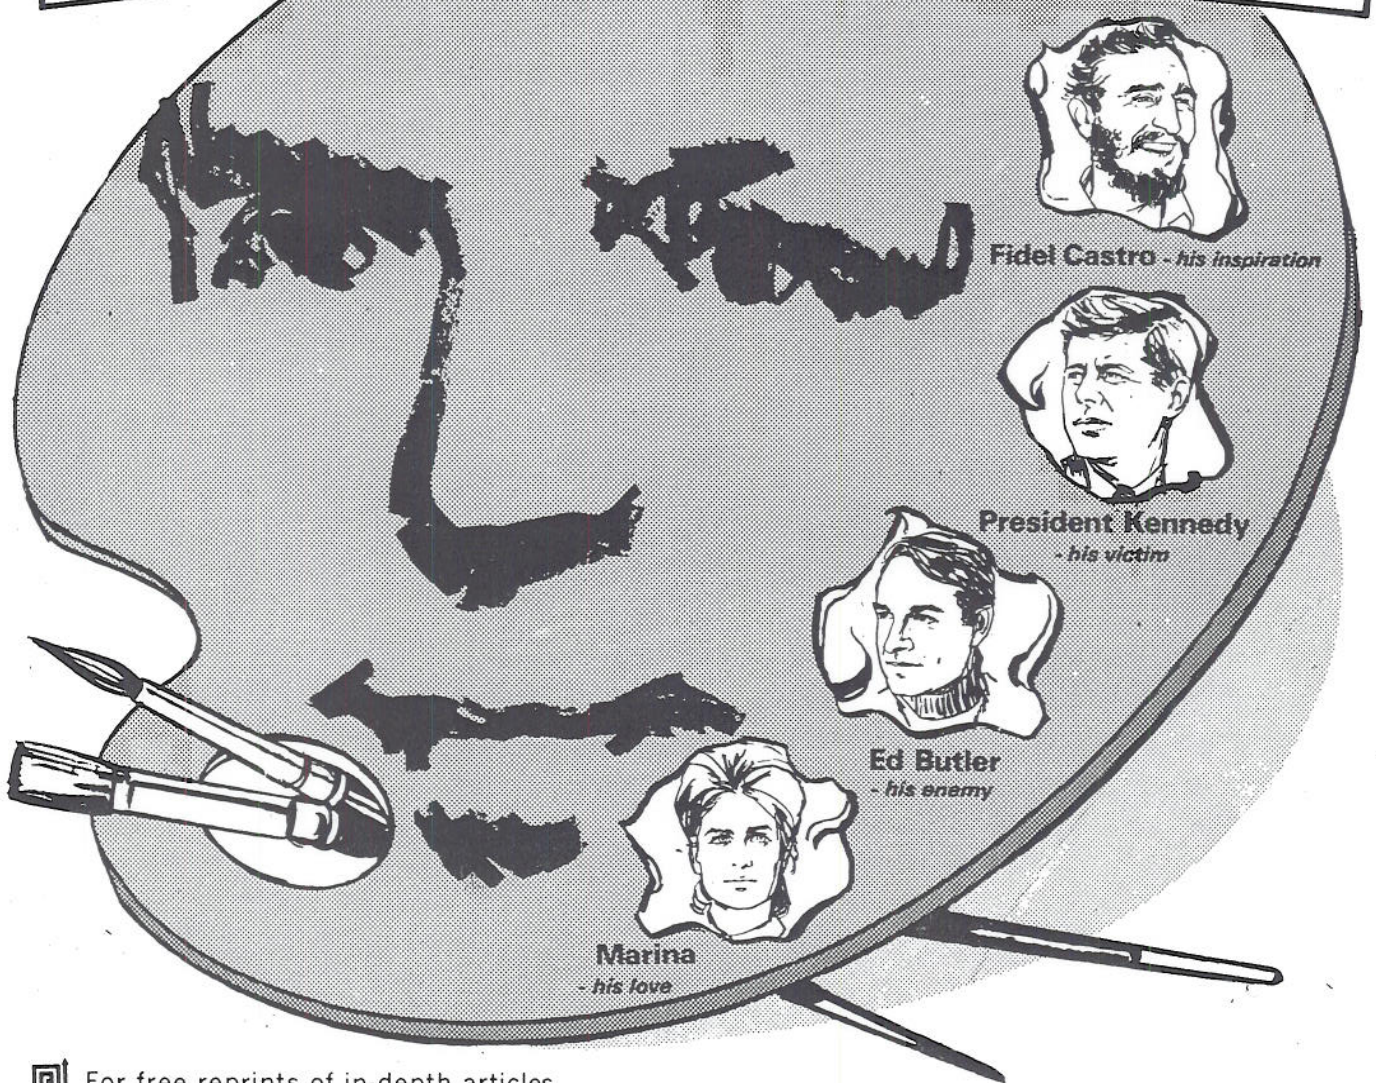

TONIGHT AT 8:30 P.M. ON CHANNEL 5

"OSWALD-SELF PORTRAIT" © 1968

From the amazing record album now on sale at selected university bookstores. Narrated by Ed Butler, editor of Square Magazine [square logo], who confronted the assas-

sin before the crime. Featuring actual voices and documentary scenes of President John F. Kennedy, Lee Harvey Oswald and Fidel Castro!

YOU'VE HEARD ALL THE QUESTIONS... NOW THE ASSASSIN ANSWERS!

**4 YEARS
IN PRODUCTION!**

**The actual voices of Lee Harvey Oswald
and President John F. Kennedy!
Rare pre-crime footage!**

[square logo] For free reprints of in-depth articles write: THE GREAT ASSASSINATION PUZZLE, P.O. Box 24904, Los Angeles, California 90024.

Produced by the Information Council of the Americas [INCA logo] © 1968

Sponsored by Schick Safety Razor Co.; Schick Electric