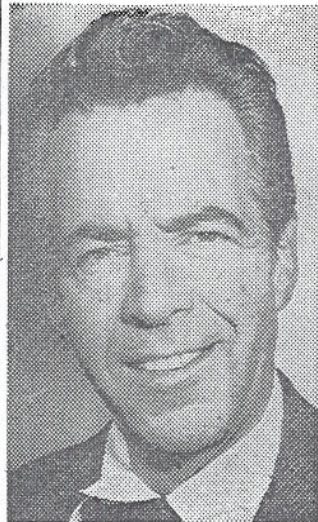

Mr. Mohr was born in New York on June 11, 1914, the son of Gerald Mohr Sr. and Henrietta Noustadt Mohr, a Viennese singer. His father died when he was very young and he was brought up by his grandfather, a noted psychologist.

Young Mohr was in a hospital for an appendectomy when he was 16, and became acquainted with the radio commentator André Baruch, who was visiting another patient. Mr. Baruch persuaded the youth to audition for a radio announcer's post, and he was hired by the Columbia Broadcasting System. Three years later, as a Columbia University pre-medical student, Mr. Mohr covered the Morro Castle ship disaster off the New Jersey coast for C. B. S.

As a member of Orson Welles's Mercury Theater in the nineteen-thirties, Mr. Mohr played the title role in "Jean Christophe." His Broadway debut had come as a gangster in the Leslie Howard hit, "The Petrified Forest."

Through Mr. Welles, Mr. Mohr got his first film role in "Lady of Burlesque" with Barbara Stanwyck. His last was in "Funny Girl," the current movie of Barbara Streisand.

Mr. Mohr's first marriage, to his childhood sweetheart, Rita Deneau, ended in divorce. He married Mrs. Mai Dietrich in 1958. She survives, as does a son of his first marriage, Anthony.

Gerald Mohr