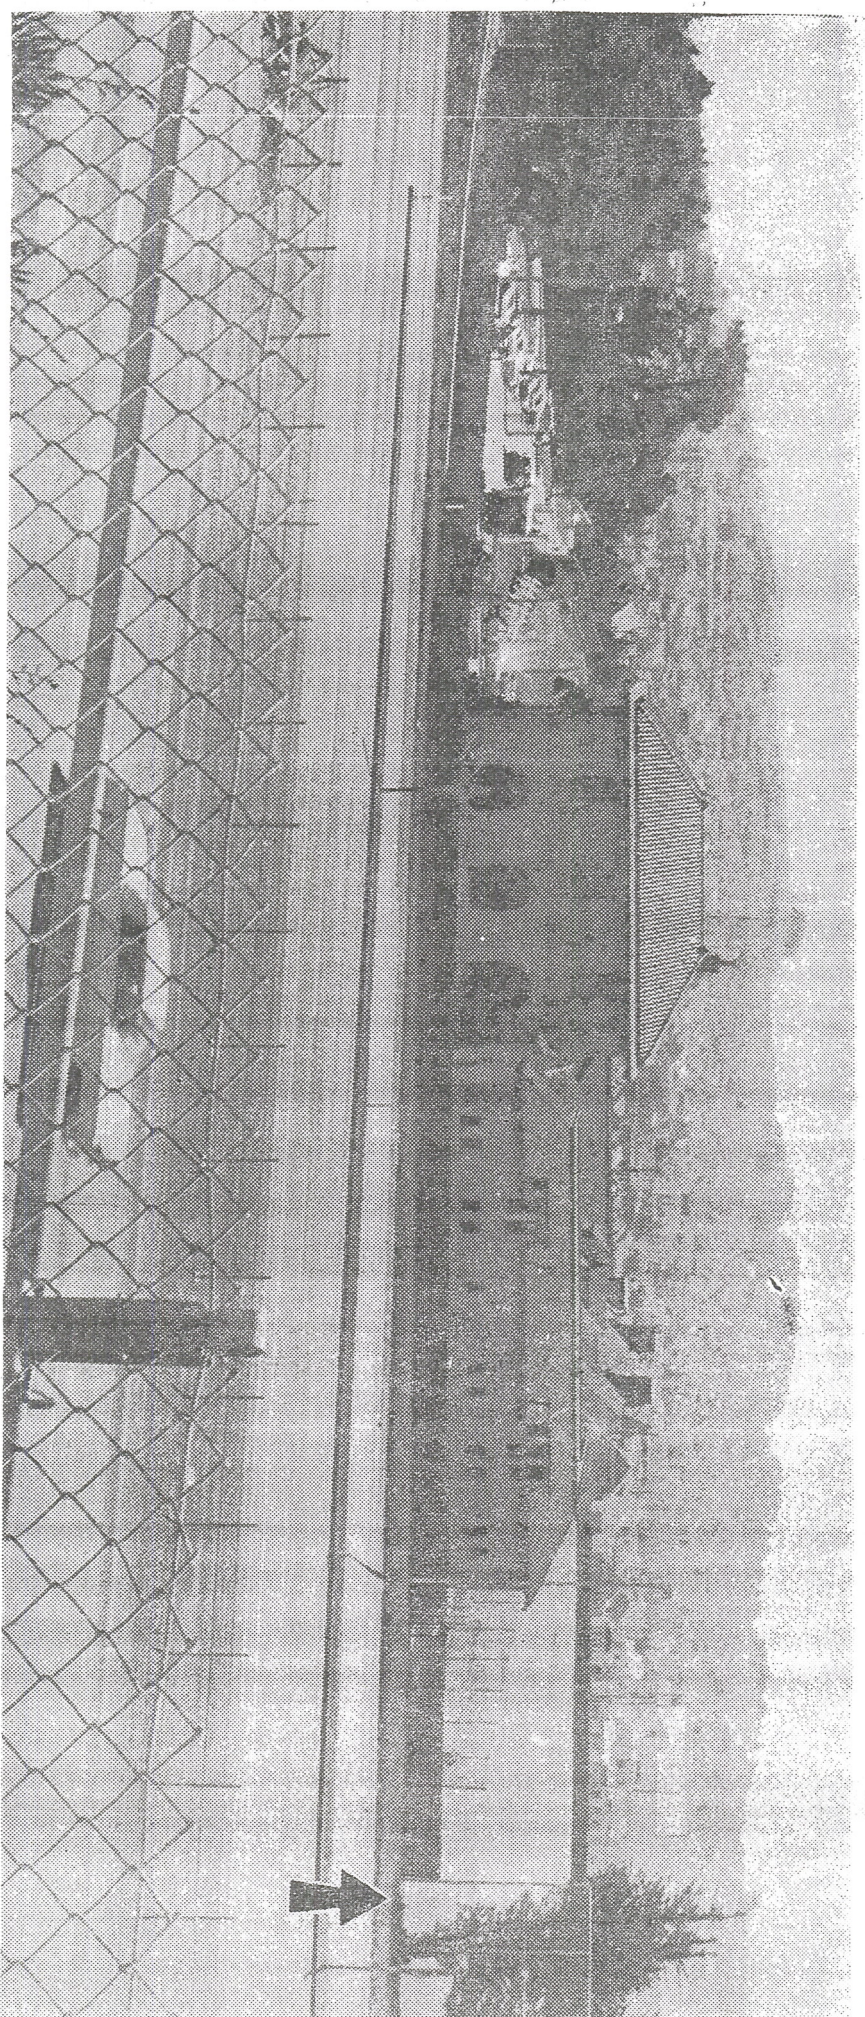

8-30-71  
SF  
EXA

# Where the Sneak Attack Occurred

The Ingleside Station, facing Southern Freeway . . . arrow shows where murderers got into grounds by cutting opening in the fence

—Examiner Photo

## *On the Alert at Ingleside*

Accompanied by a police dog, Policeman Tom Arnold stands guard on the grounds of the Ingleside Station after last night's mur-

derous attack. Tight security was imposed on all stations in the City to prevent any repetition of the sneak onslaught.