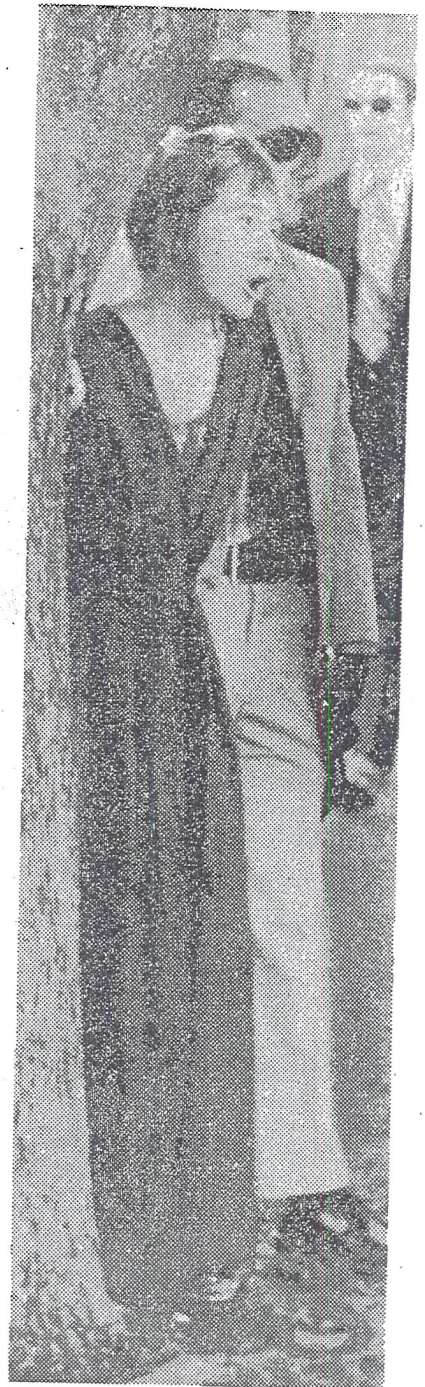

A Gun In Ford's Path

For President Ford, it began as a short, happy walk yesterday from his hotel in Sacramento to the state Capitol. These pictures show that pleasant beginning, the terrifying incident that seemed to threaten the President, and the aftermath — the arrest of a fanatical woman follower of Charles Manson.

UPI Telephoto

Then a TV picture showed President Ford ducking as he became aware of the woman with the gun

A Secret Service agent led the suspect to a police car

AP Wirephoto

Secret Service agents fastened handcuffs on Lynette Fromme

AP Wirephoto

AP Wirephoto
Suspect faced officers

President Ford waved to well-wishers gathered outside the Senator Hotel as he left for the Capitol

Passing through the park on the way to the Capitol Mr. Ford paused to shake hands