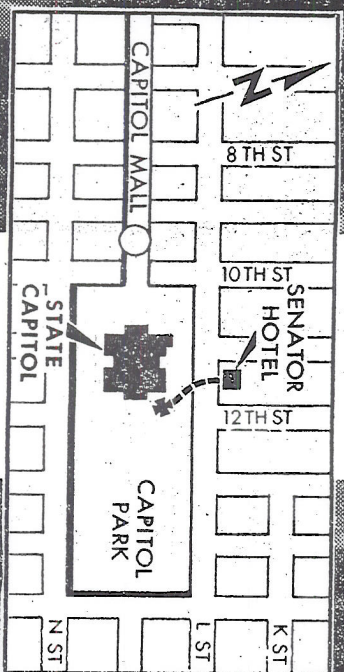

A Gun In Ford's Path

For President Ford, it began as a short, happy walk yesterday from his hotel in Sacramento to the state Capitol. These pictures show that pleasant beginning, the terrifying incident that seemed to threaten the President, and the aftermath — the arrest of a fanatical woman follower of Charles Manson.

UPI Telephoto

Then a TV picture showed President Ford ducking as he became aware of the woman with the gun

A Secret Service agent led the suspect to a police car

AP Wirephoto

Secret Service agents fastened handcuffs on Lynette Fromme

AP Wirephoto

AP Wirephoto
Suspect faced officers

President Ford waved to well-wishers gathered outside the Senator Hotel as he left for the Capitol

Passing through the park on the way to the Capitol Mr. Ford paused to shake hands