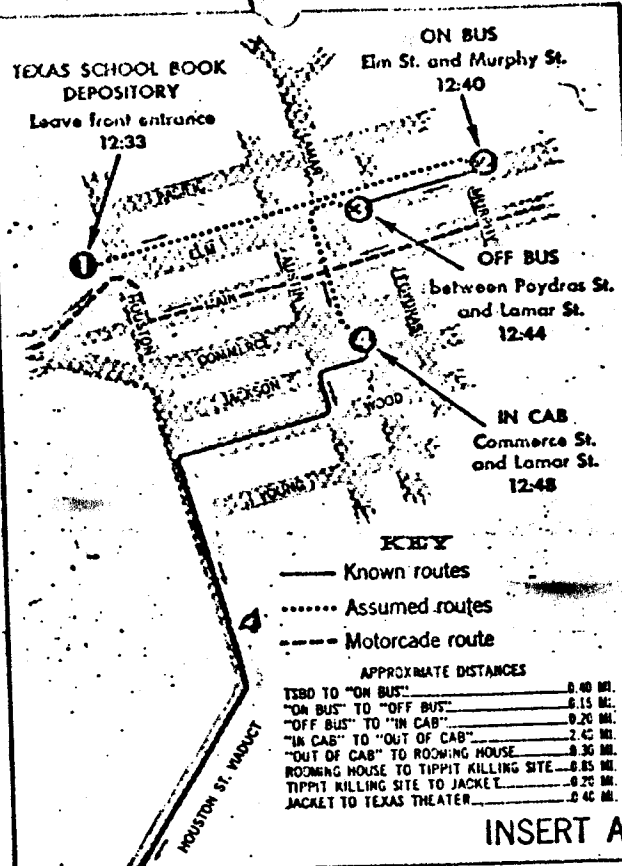

# WHEREABOUTS OF LEE HARVEY OSWALD

between  
12:33 P.M. and 1:50 P.M.  
November 22, 1963

(ALL TIMES ARE APPROXIMATE)

INSERT A

INSERT B

LOCATION OF EYEWITNESSES TO THE MOVEMENTS OF  
LEE HARVEY OSWALD IN THE VICINITY OF THE  
TIPPIT KILLING