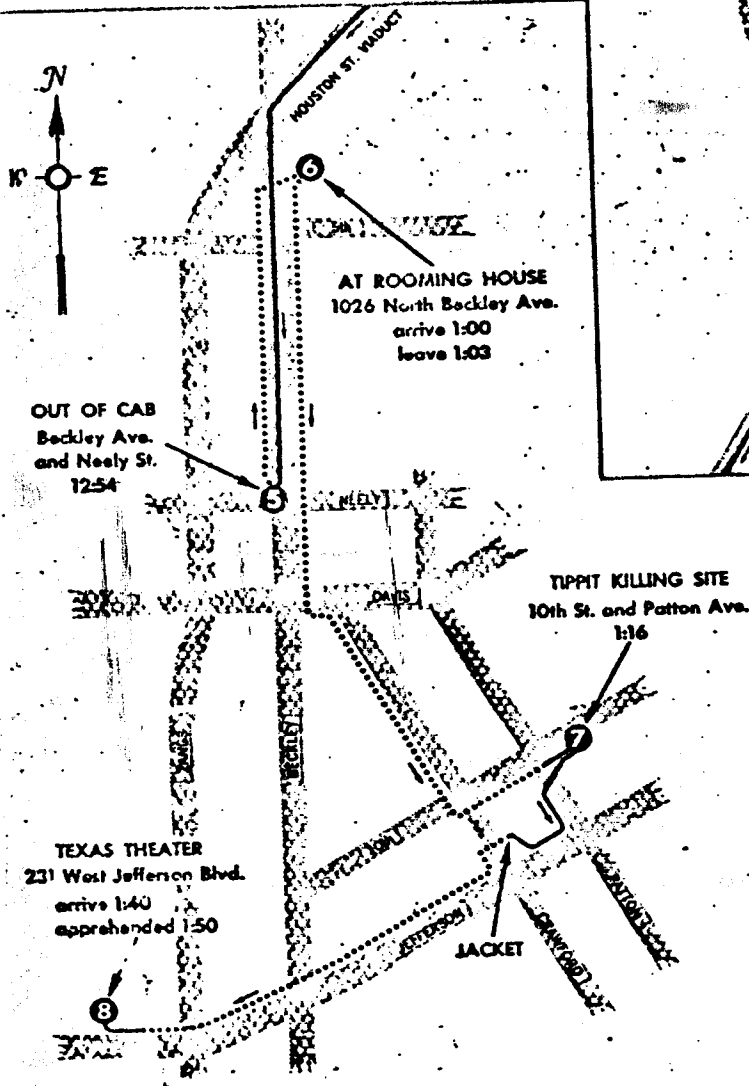

JFK

62-109060

SERIAL 4199 EBF

PART 3

WORK  
COPY

# WHEREABOUTS OF LEE HARVEY OSWALD

between  
12:33 P.M. and 1:50 P.M.  
November 22, 1963

(ALL TIMES ARE APPROXIMATE)

INSERT A

INSERT B

LOCATION OF EYEWITNESSES TO THE MOVEMENTS OF  
LEE HARVEY OSWALD IN THE VICINITY OF THE  
TIPPIT KILLING