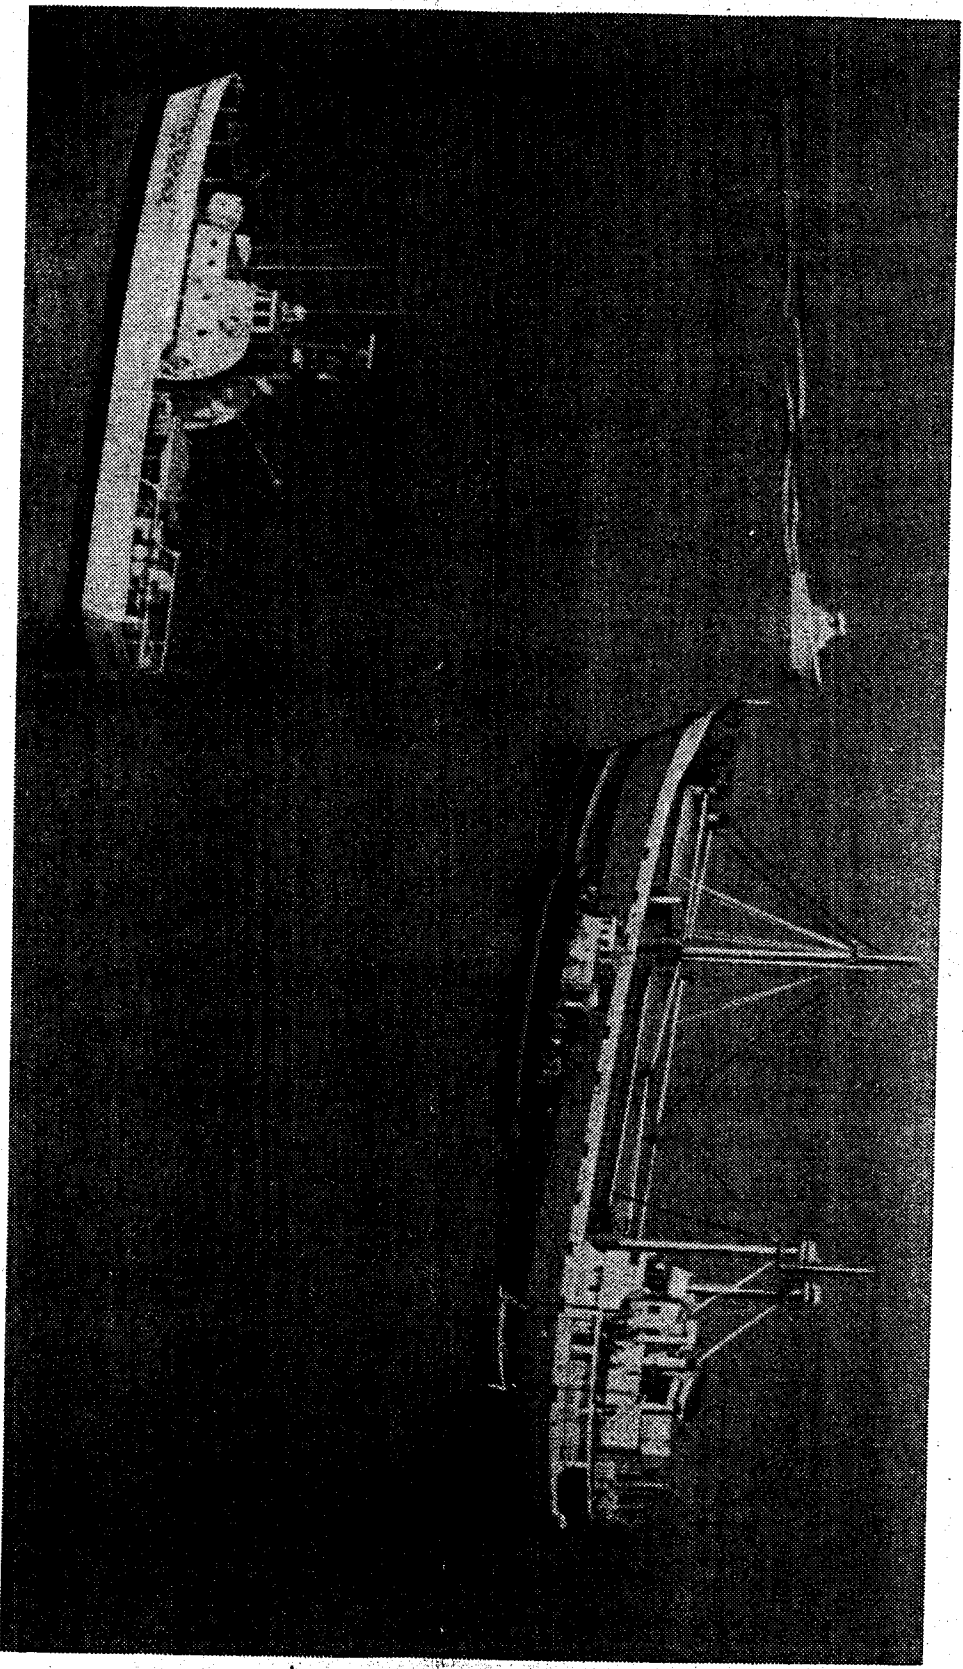

The Washington Post

Times Herald

Washington Post Co.

WEDNESDAY, FEBRUARY 28, 1968

Phone 223-6000
Circulation 223-6100
Classified 223-6200

IT
Annus
City 1
Class
Color
Comm
Edito
Event

The Coast Guard tug Chock lies alongside Cuban fishing vessel 10 miles off the U.S. coast. Another Coast Guard vessel, the Point

Brown, is in foreground. They moved in after a Cuban ship rammed 3 defectors in a boat. When this picture was taken the Cuban vessel had just

recovered the small boat with the three men who had asked asylum in the United States. An unidentified fishing boat is in the background.