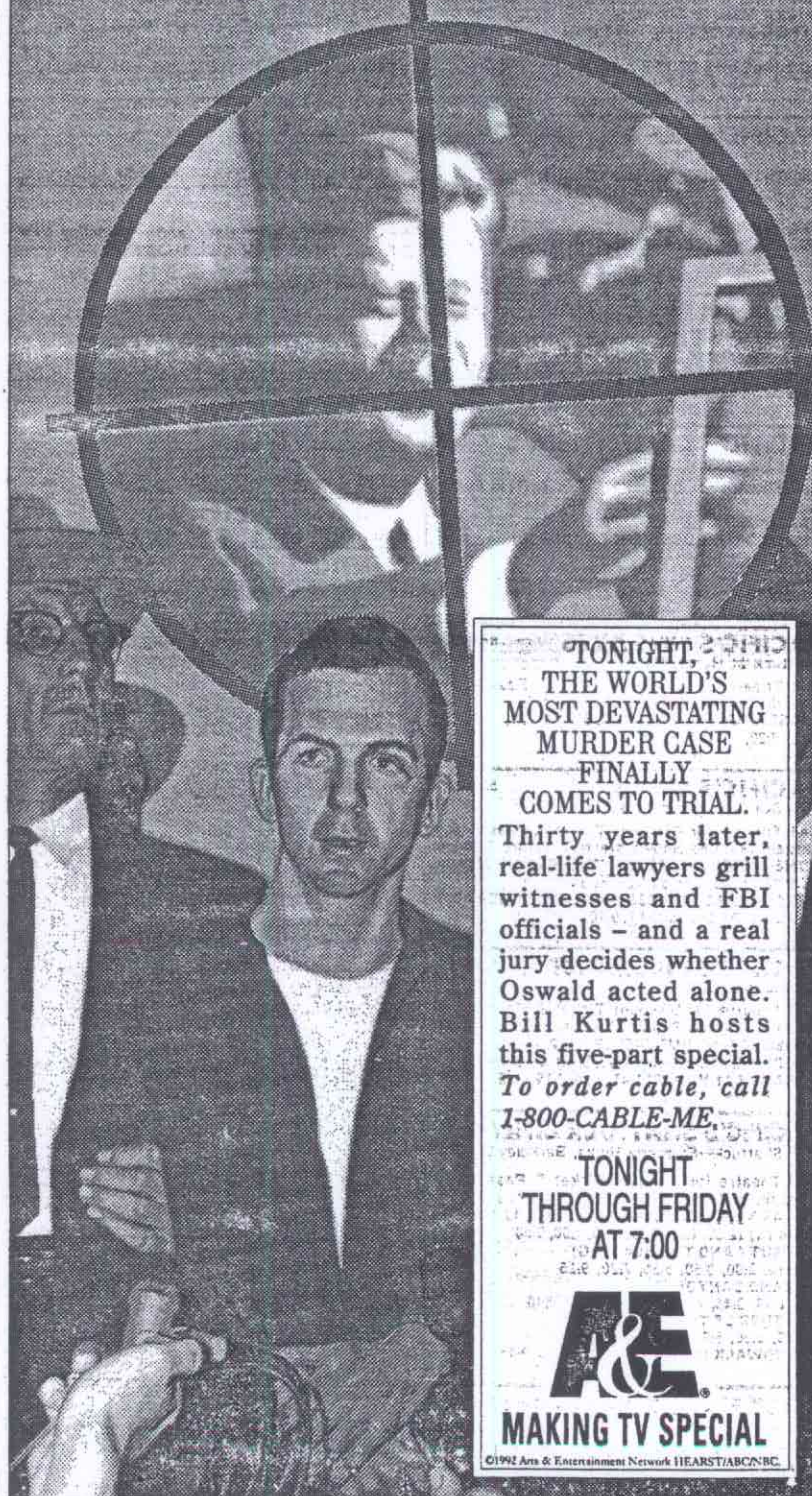

A&E SPECIAL PRESENTATION
**THE TRIAL OF
LEE HARVEY OSWALD**

**TONIGHT,
THE WORLD'S
MOST DEVASTATING
MURDER CASE
FINALLY
COMES TO TRIAL.**

Thirty years later,
real-life lawyers grill
witnesses and FBI
officials - and a real
jury decides whether
Oswald acted alone.
Bill Kurtis hosts
this five-part special.
To order cable, call
1-800-CABLE-ME

**TONIGHT
THROUGH FRIDAY
AT 7:00**

MAKING TV SPECIAL

S-F CHRONICLE - Feb. 24, 1992