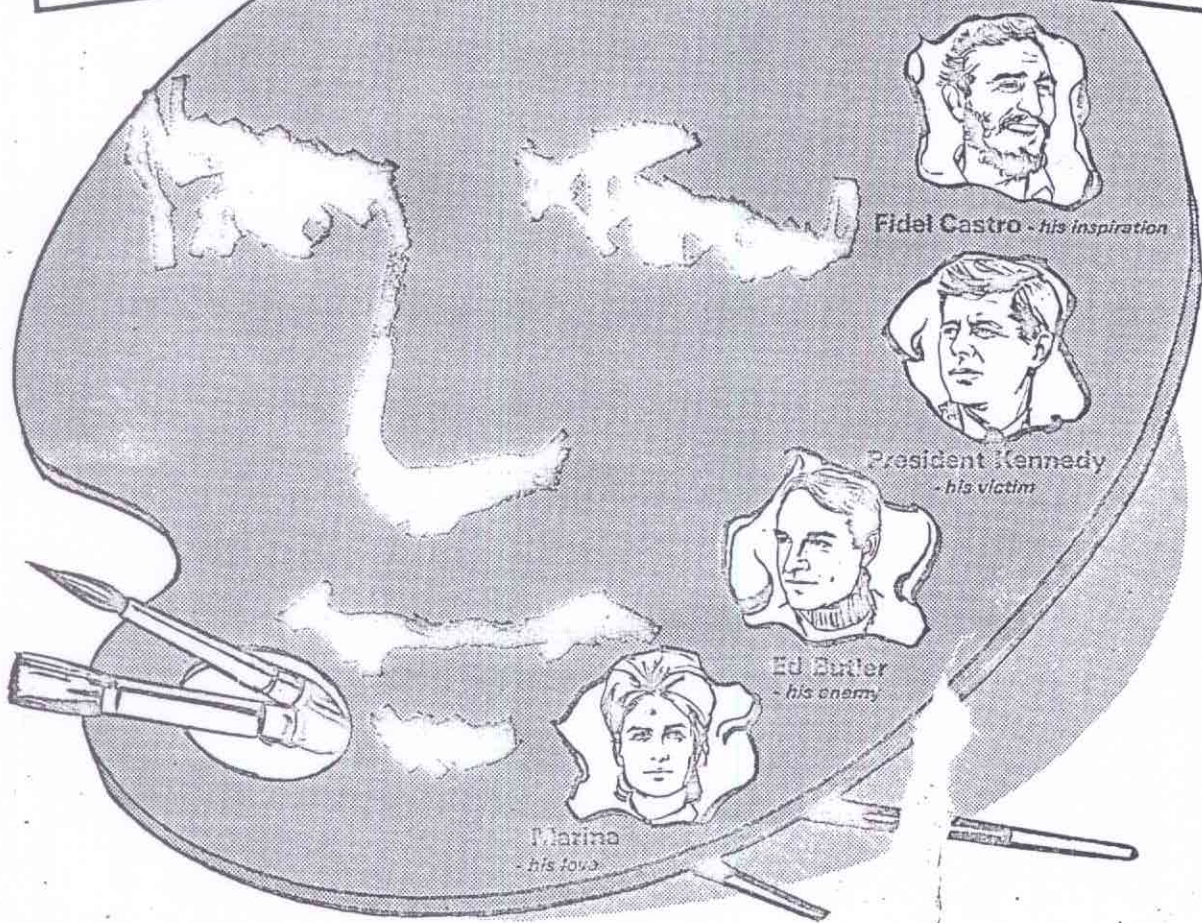

1, 2, 3.

*We'd like to make three points
about NBC's popularity this season.*

1. The season to date NBC the leader. Over the course of the new television season, NBC's prime-time audience is the largest of the three networks. And NBC's lead

among adult viewers is even larger than its over-all margin. (The most popular regularly-scheduled program on the air is "Rowan and Martin's Laugh-In.")

2. The most recent audience estimate NBC the leader. In the two weeks ending November 10, NBC increased its lead.

YOU'VE HEARD ALL THE QUESTIONS... NOW THE ASSASSIN ANSWERS!

**4 YEARS
IN PRODUCTION!**

The actual voices of Lee Harvey Oswald
and President John F. Kennedy!
Rare pre-crime footage!

Fidel Castro - his inspiration

President Kennedy - his victim

Ed Butler - his enemy

Marina - his love

For free reprints of in-depth articles
write: THE GREAT ASSASSINATION
PUZZLE, P.O. Box 24904, Los Angeles,
California 90024.

Produced by the