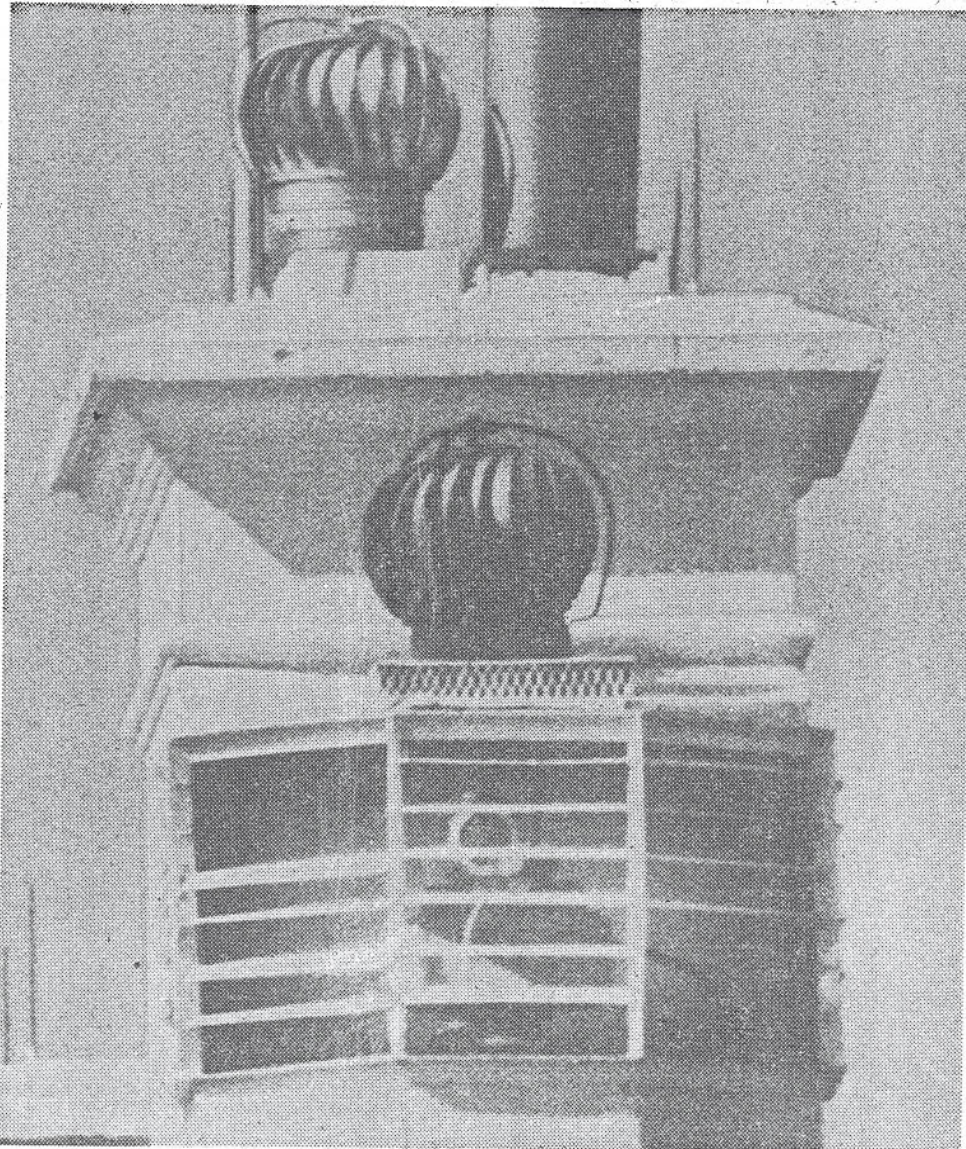

The View From the White House

Ventilating turrets atop the White House contain cameras watching the grounds of the Executive Mansion. White House and Secret Service officials will not say whether the cameras watch people outside the grounds. The camera shown below

faces the south lawn and the Ellipse beyond. Similar gear on the north side appears to look toward the north lawn and Pennsylvania Avenue and Lafayette Park beyond. Officials said the cameras were installed prior to Nixon administration.