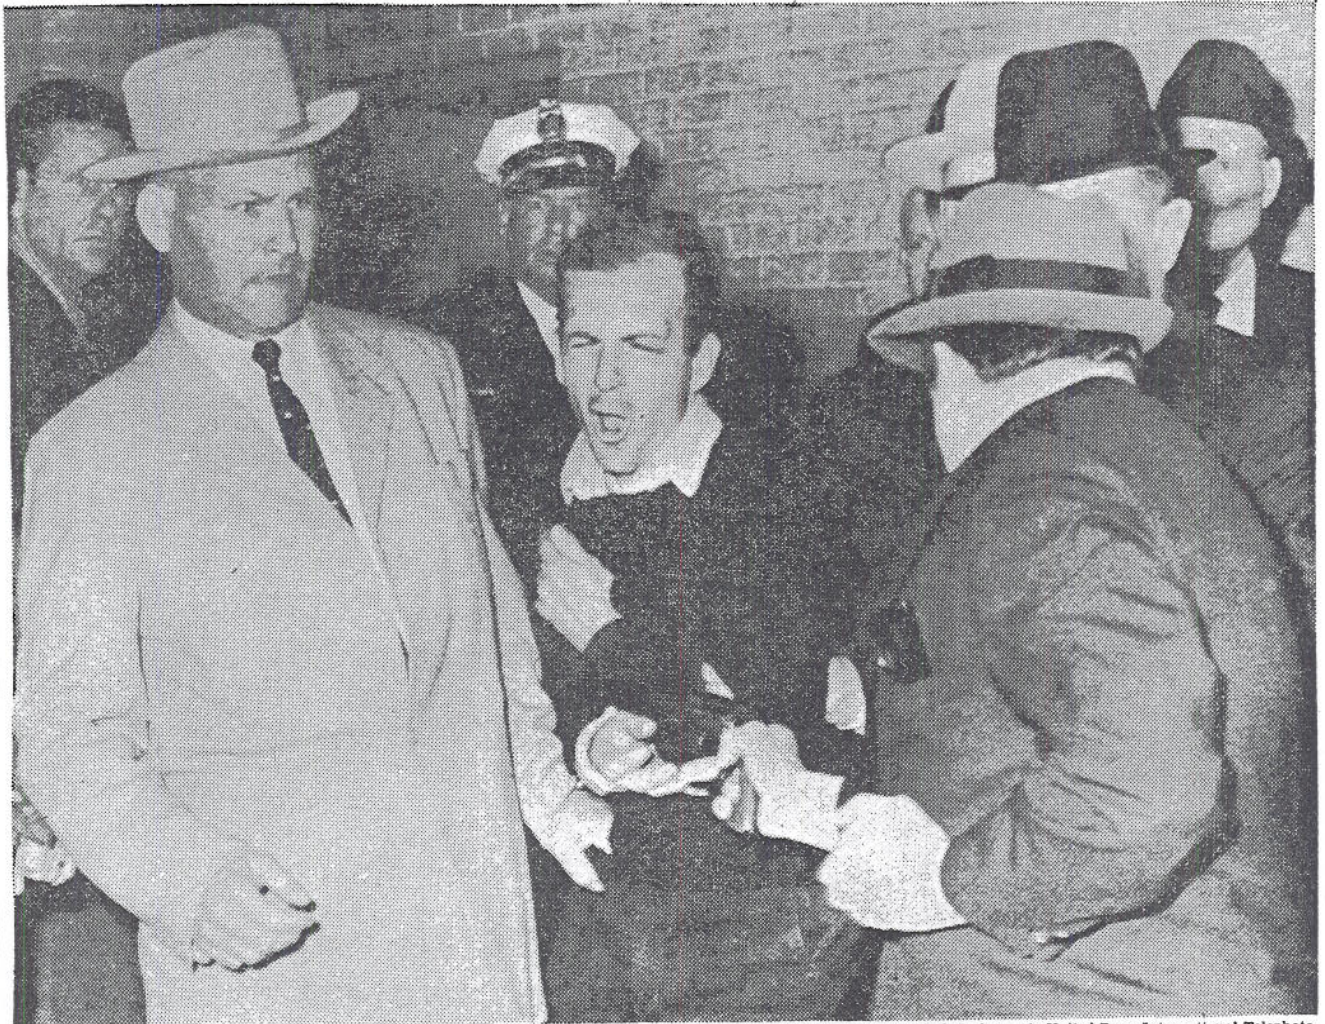

25 NOV 1963

Copyright 1963 The Dallas Times-Herald and photographer Bob Jackson, via United Press International Telephoto

OSWALD IS SHOT: Lee Harvey Oswald cringes as Jack Ruby closes in at Dallas jail. Policeman is J. R. Leavella.

NY 7/10

11/25/63