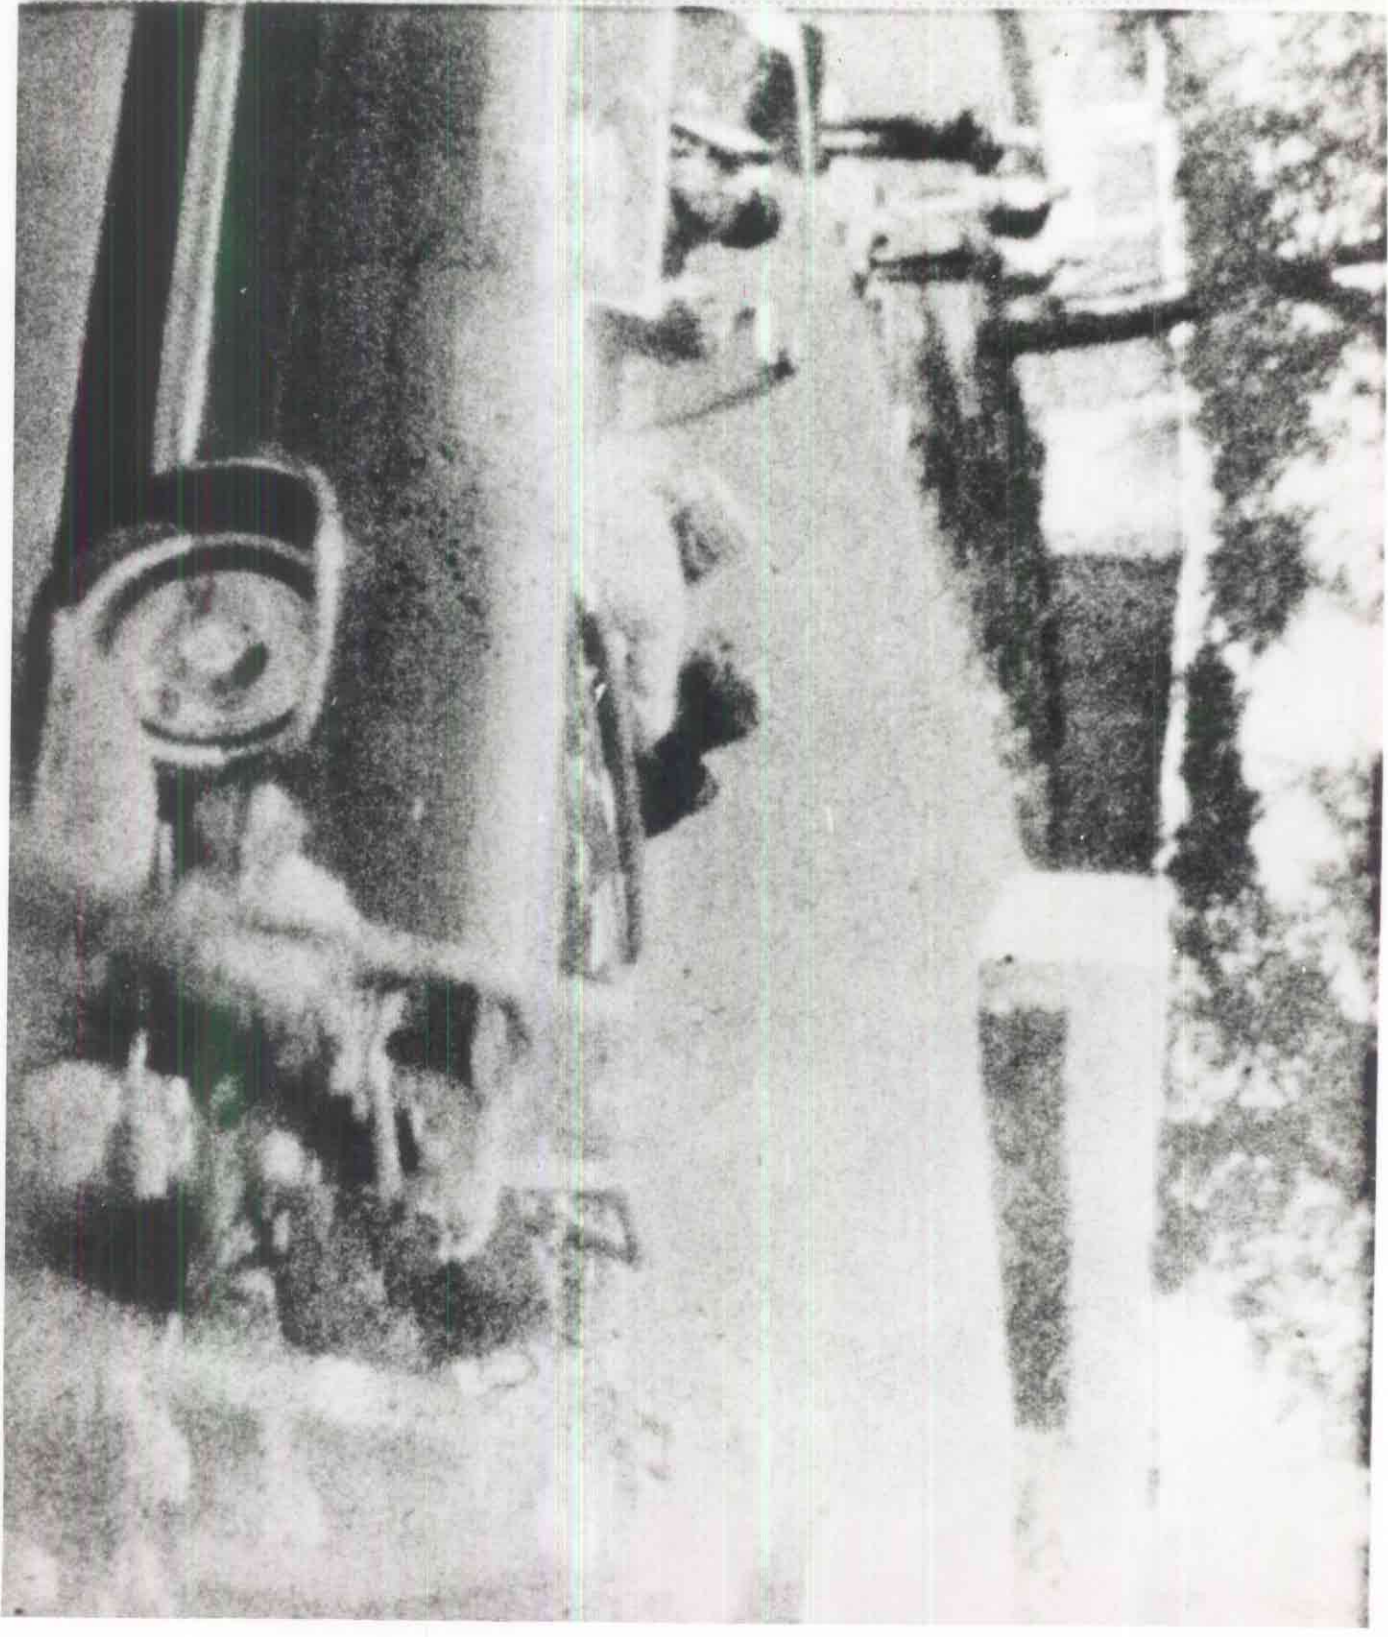

(DNL8) DALLAS, Tex., Nov. 23--KENNEDY HIT BY ASSASSIN'S BULLET--  
President Kennedy slumps against his wife as the bullet from an  
assassin's rifle strikes him in the head in Dallas yesterday.  
Gov. John Connally of Texas, who was wounded in the attack, begins to  
turn around just to the left of Mrs. Kennedy. This picture was made by  
Mrs. Mary Ann Moorman, wife of a Dallas plumber, with a Polaroid camera.  
(AP Wirephoto) (rhs71555cor) 1963