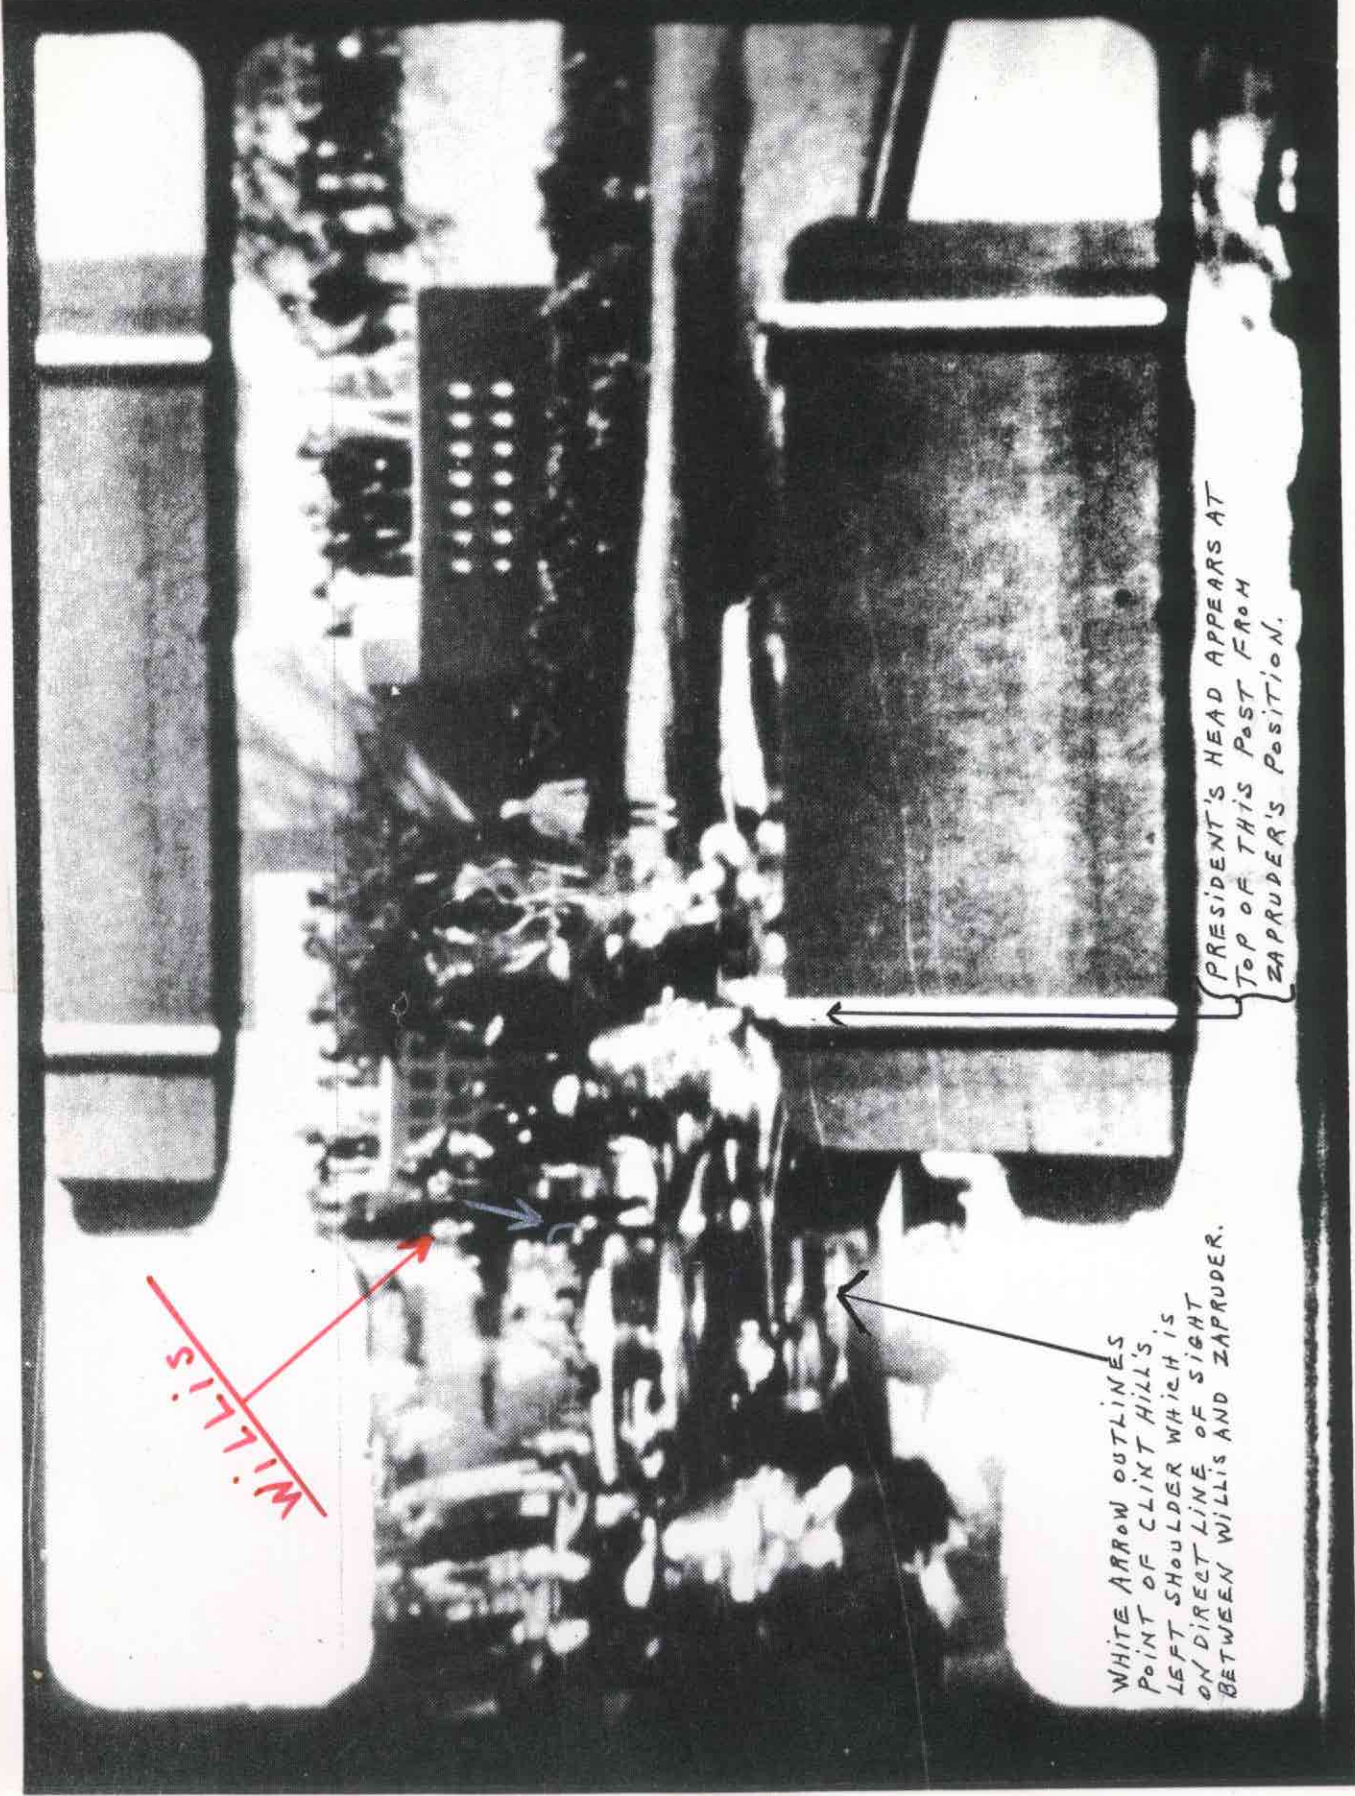

~~WILLIS~~

WHITE ARROW OUTLINES
POINT OF CLINT HILL'S
LEFT SHOULDER WHICH IS
ON DIRECT LINE OF SIGHT
BETWEEN WILLIS AND ZAPRUDER.

PRESIDENT'S HEAD APPEARS AT
TOP OF THIS POST FROM
ZAPRUDER'S POSITION.