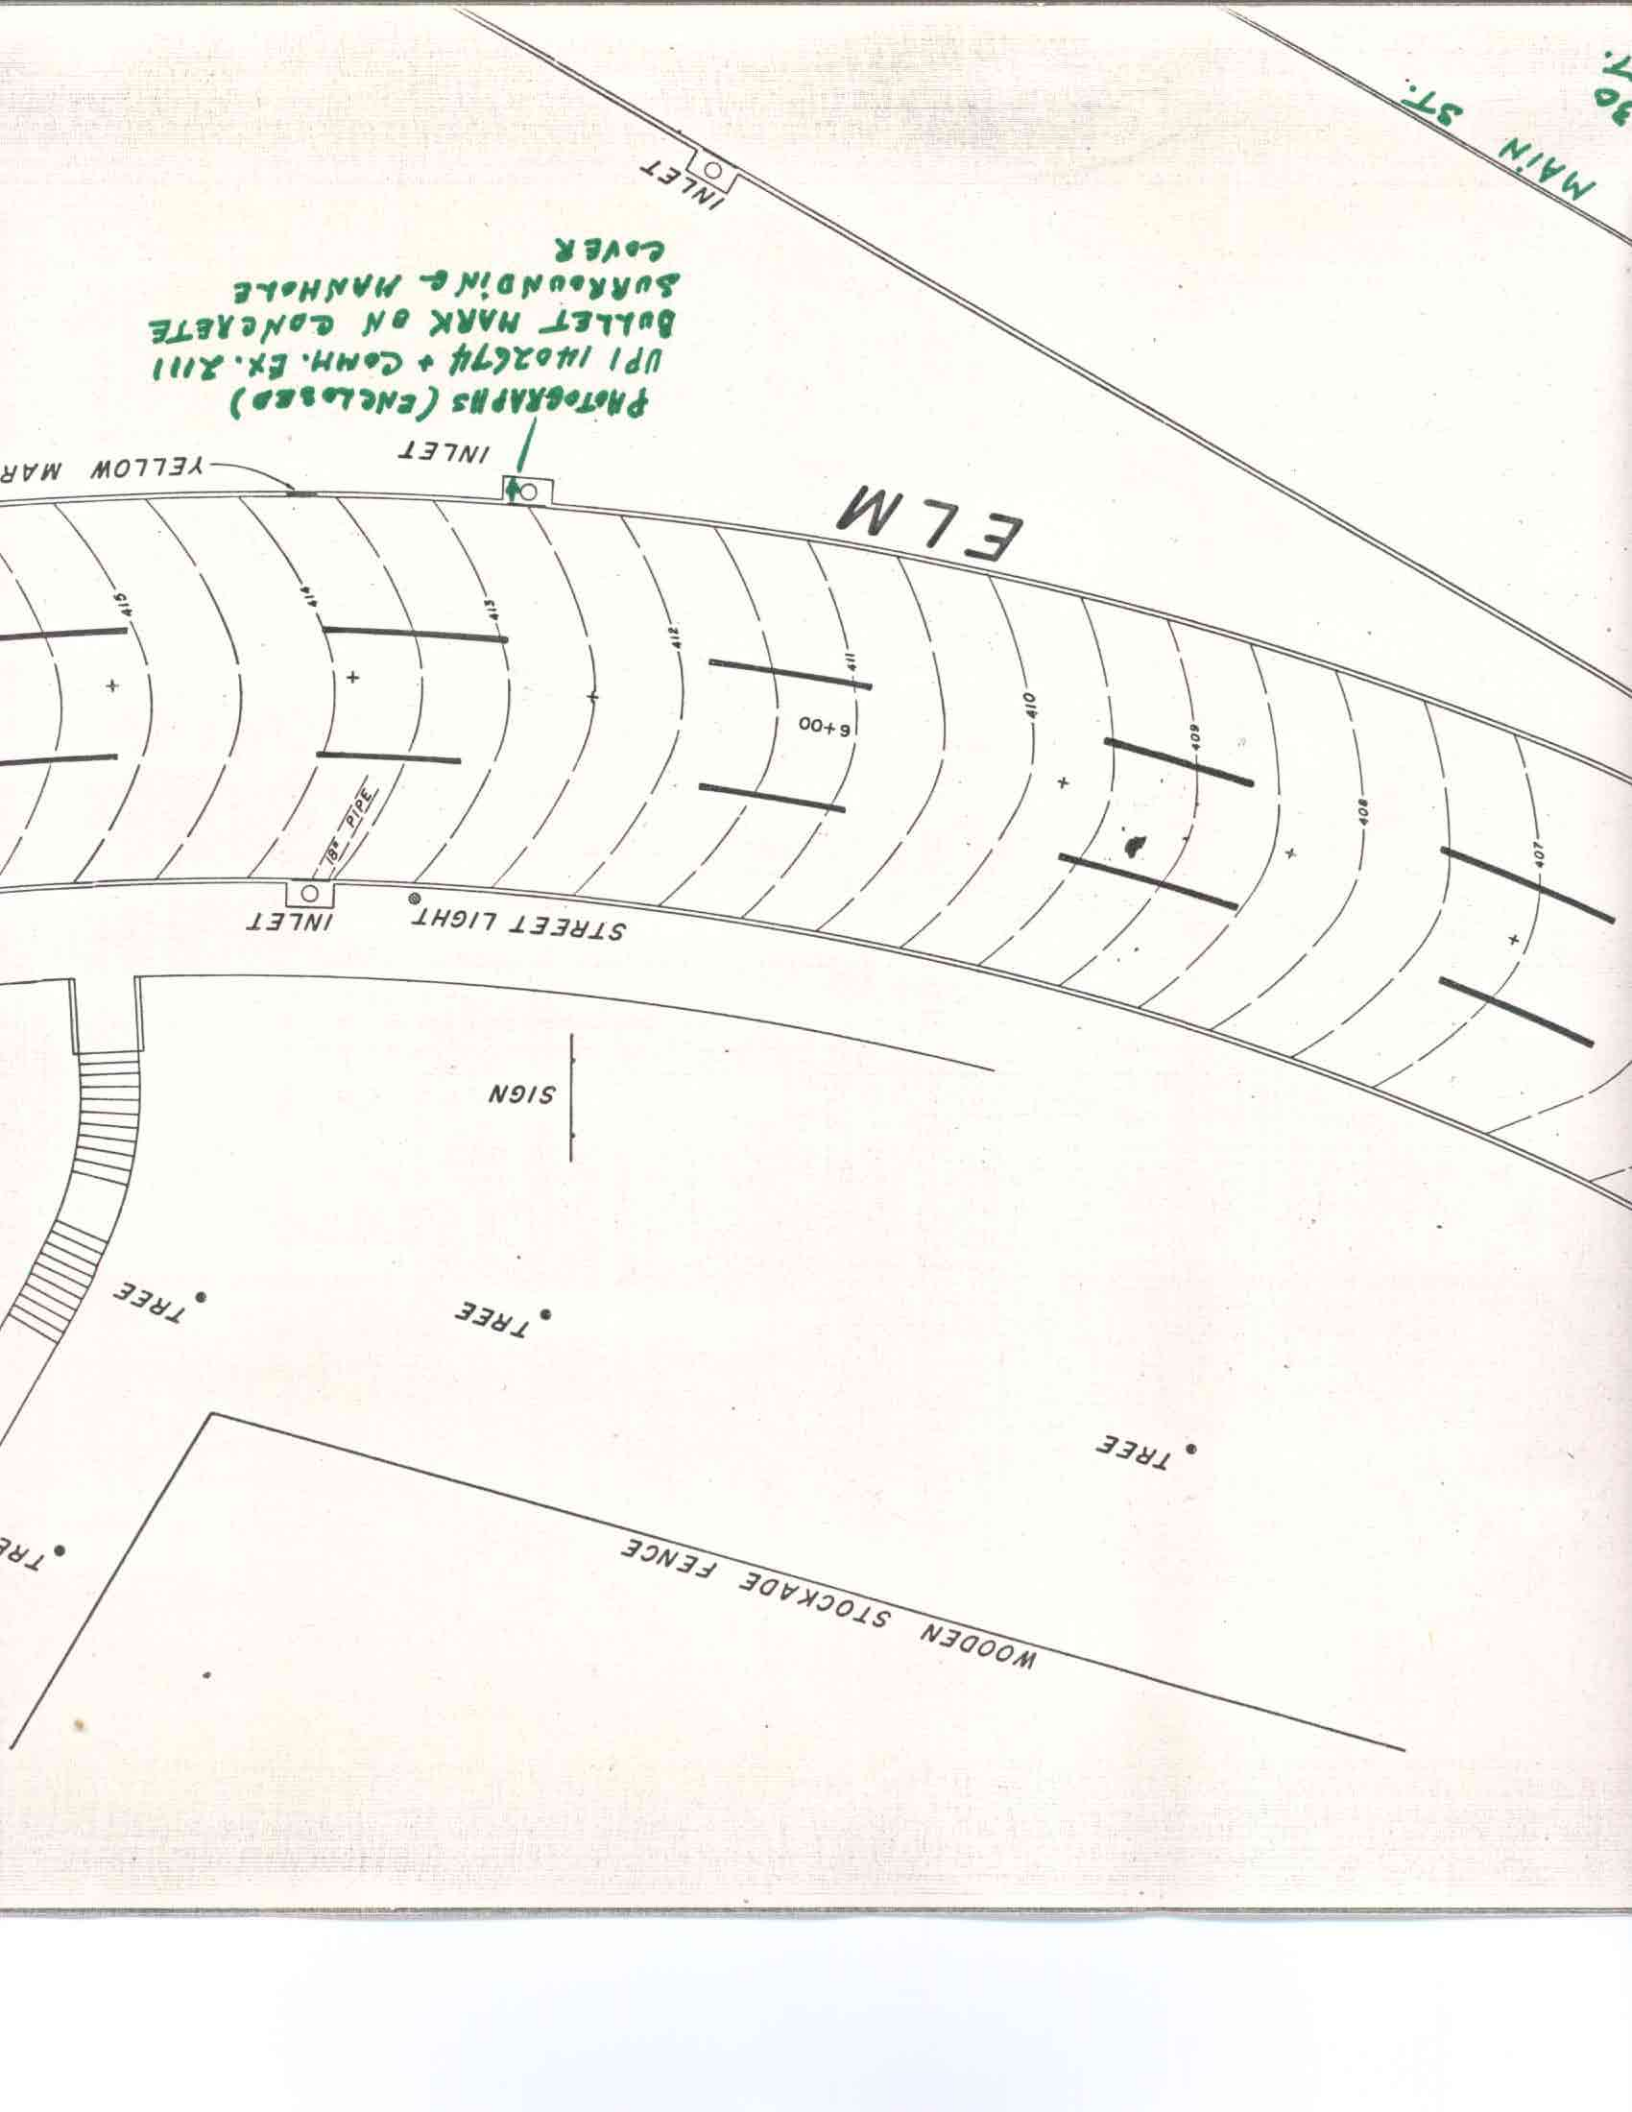

PHOTOGRAPH (ENCLOSED)  
"RED ROSES"  
BULLET FOUND  
IN GRASS

HILL  
MOORMAN

ST.

STREET LIGHT

SIGN

TREE

TOP POST  
4300 B

MARK ON CURB

PATCH

TREE

5+00

TR

STREE

30  
7.  
MAIN ST.

PHOTOGRAPHS (ENCLOSURE)  
UPI 1402674 + COMH. EX. 2111  
BULLET MARK ON CONCRETE  
SURROUNDING MANHOLE  
COVER

INLET

BU  
U  
C

PHOTODUPLICATIONS  
SEE SHANLEYFELT EXHIBITS 29+30  
BULLET MARK 50. CURB MAIN ST.  
SECTION OF CURB REMOVED  
MAIN ST.

TOP CURB  
406.2

ELM

WATER  
"8" TOP HAND RAIL  
ELBY  
428.4  
FOOTER  
SKELTON