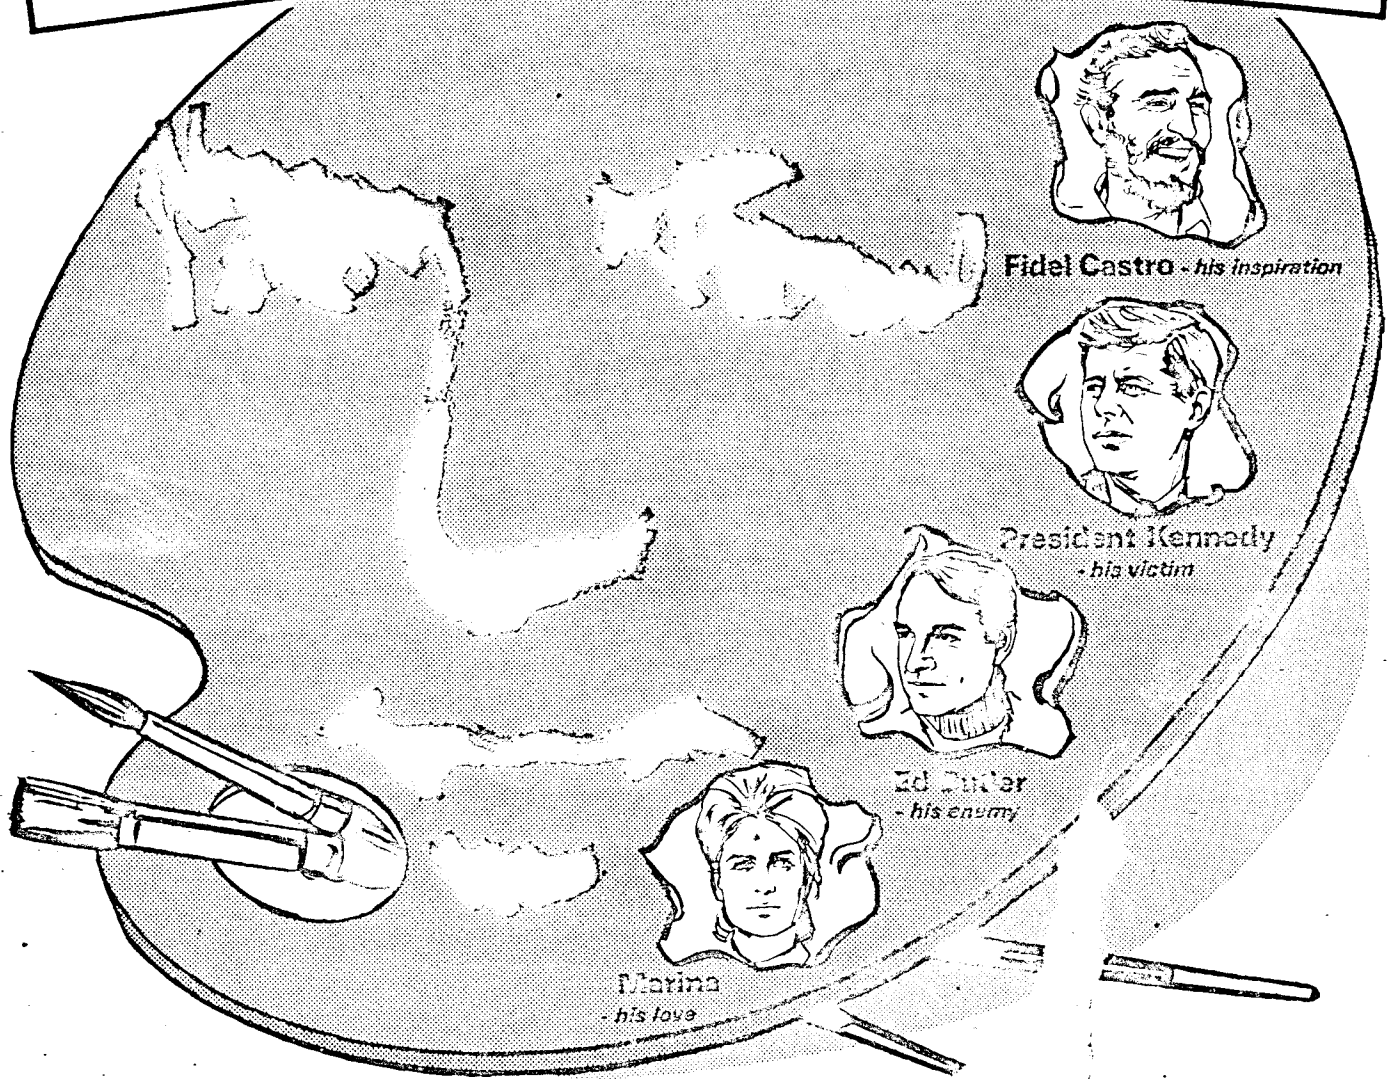

TONIGHT AT 8:30 P.M. ON CHANNEL 5

"OSWALD-SELF PORTRAIT"

© 1968

From the amazing record album now on sale at selected university bookstores. Narrated by Ed Butler, editor of *Square Magazine* [R], who confronted the assassin

before the crime. Featuring actual voices and documentary scenes of President John F. Kennedy, Lee Harvey Oswald and Fidel Castro!

YOU'VE HEARD ALL THE QUESTIONS... NOW THE ASSASSIN ANSWERS!

**4 YEARS
IN PRODUCTION!**

The actual voices of Lee Harvey Oswald
and President John F. Kennedy!
Rare pre-crime footage!

[R] For free reprints of in-depth articles write: THE GREAT ASSASSINATION PUZZLE, P.O. Box 24904, Los Angeles, California 90024.

Produced by the [R]ation Council of the Americas

Ed Butler - 350
Square Magazine
San Francisco
Steve