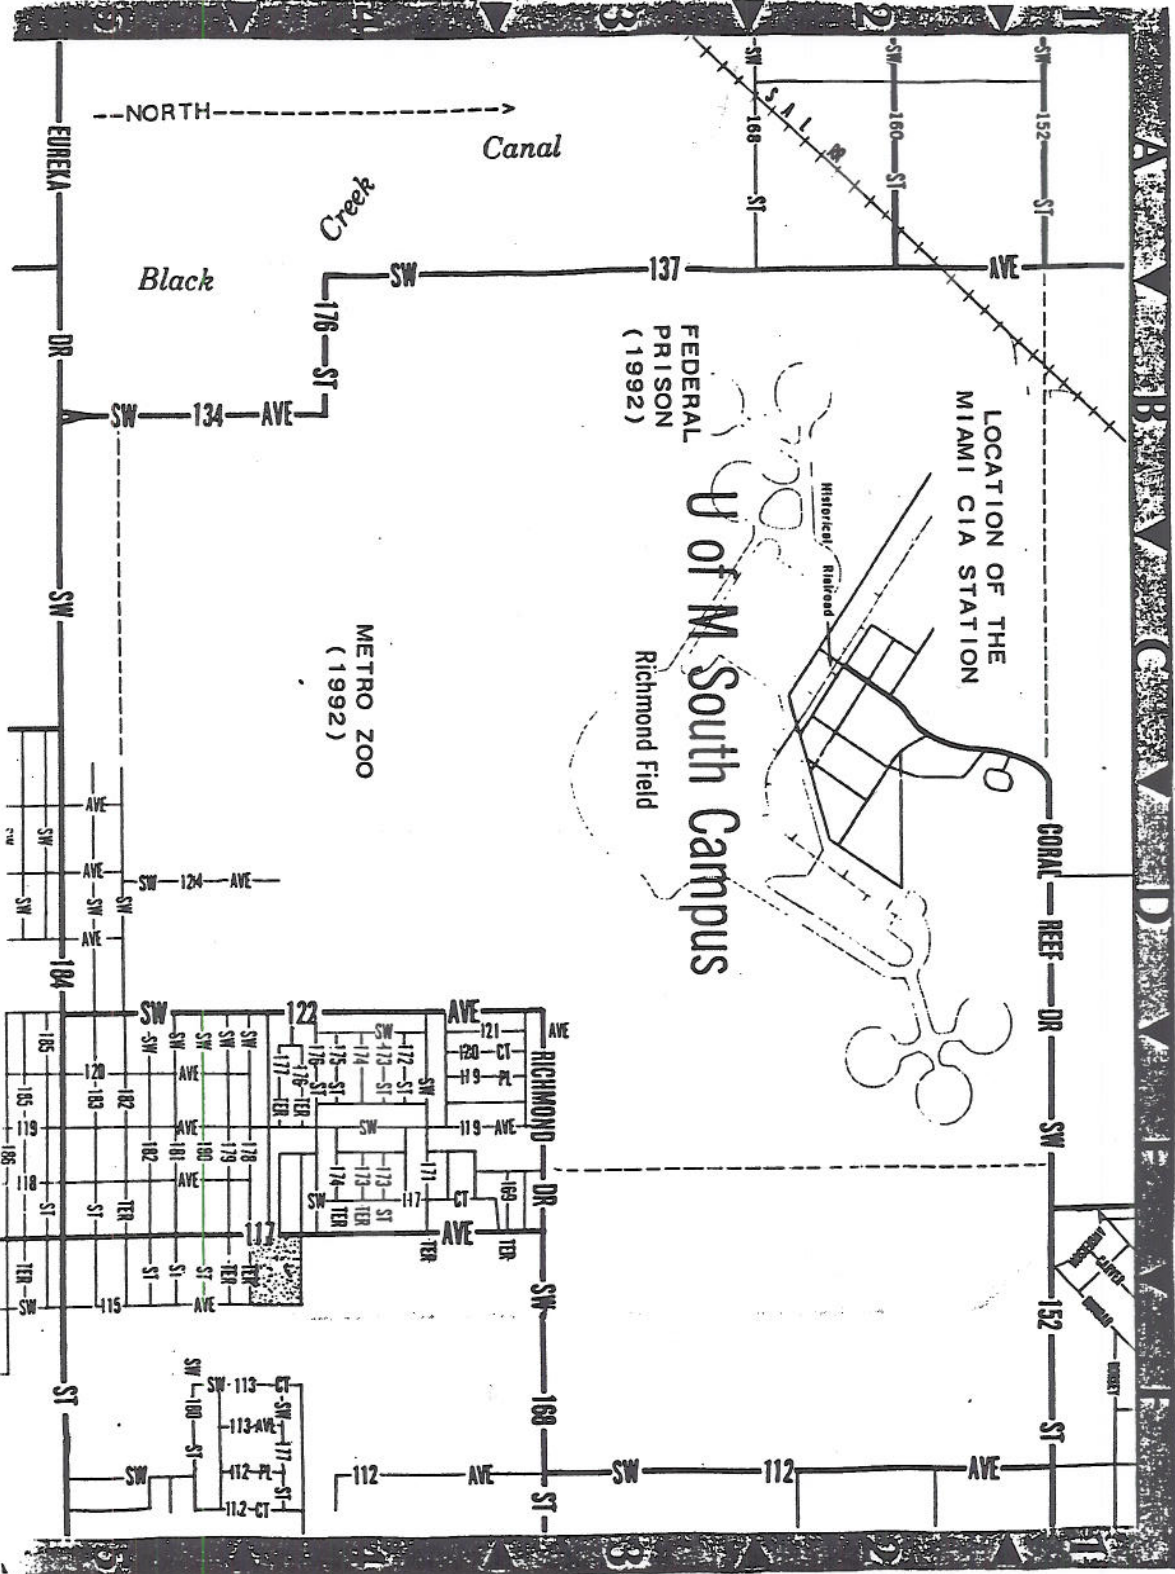

MUNICIPALITIES
IN DADE COUNTY, FL
1966

ABBREVIATION	INCORPORATED COMMUNITY	MAP NUMBER(S)
BALH.....	BAL HARBOUR.....	3
BHI.....	BAY HARBOUR ISLANDS.....	3
BP.....	BISCAYNE PARK.....	10
CG.....	CORAL GABLES.....	24, 25, 30 31, 32
EP.....	EL PORTAL.....	11
FC.....	FLORIDA CITY.....	46
GB.....	GOLDEN BEACH.....	3
H.....	HIALEAH.....	21, 22, 23, 28
HG.....	HIALEAH GARDENS.....	28
HO.....	HOMESTEAD.....	46
ICV.....	INDIAN CREEK VILLAGE.....	3
ME.....	MEDLEY.....	28
M.....	MIAMI.....	6, 11, 12, 13 18, 19, 20 24, 25, 26 30, 31
MB.....	MIAMI BEACH.....	3, 4, 5, 12
MSH.....	MIAMI SHORES.....	10, 11, 16, 17
MSP.....	MIAMI SPRINGS.....	22, 23, 28
NBV.....	NORTH BAY VILLAGE.....	4, 11
NM.....	NORTH MIAMI.....	3, 10, 16
NMB.....	NORTH MIAMI BEACH.....	2, 8, 9, 15
OP.....	OPA LOCKA.....	16, 21
P.....	PENNSUCO.....	47
SM.....	SOUTH MIAMI.....	30, 31
SU.....	SURFSIDE.....	3
SW.....	SWEETWATER.....	34, 35
VG.....	VIRGINIA GARDENS.....	29
WM.....	WEST MIAMI.....	31

KEY BISCAYNE (1991)

FROM A
1966 MAP

FEDERAL
PRISON
(1992)

LOCATION OF THE
MIAMI CIA STATION

U of M South Campus

Richmond Field

METRO ZOO
(1992)

NORTH

EUREKA

Black

Creek

Canal

FEDERAL
PRISON
(1992)

LOCATION OF THE
MIAMI CIA STATION

U of M South Campus

Richmond Field

METRO ZOO
(1992)

NORTH

EUREKA

Black

Creek

Canal