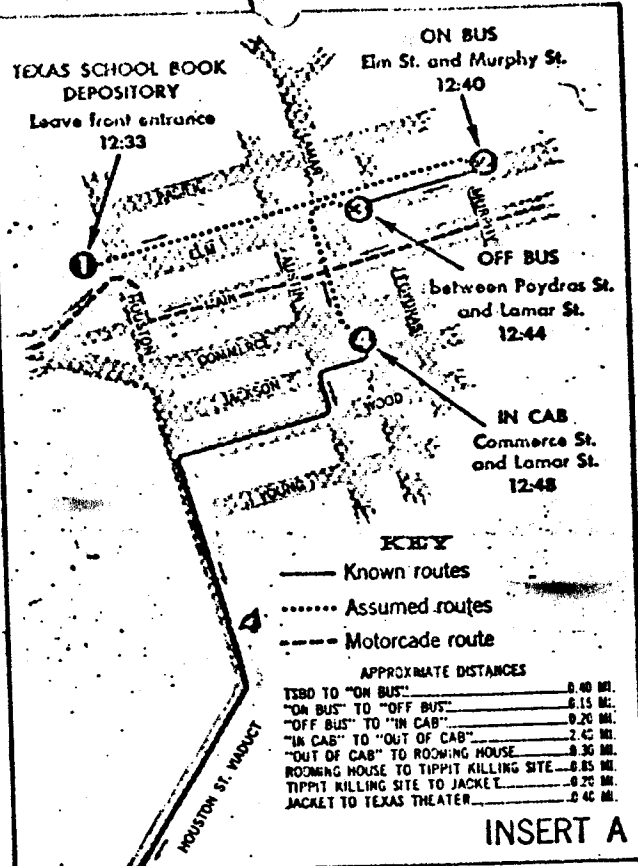

JFK

62-109060

SERIAL 4199 EBF

PART 3

WORK
COPY

WHEREABOUTS OF LEE HARVEY OSWALD

between
12:33 P.M. and 1:50 P.M.
November 22, 1963

(ALL TIMES ARE APPROXIMATE)

LOCATION OF EYEWITNESSES TO THE MOVEMENTS OF
LEE HARVEY OSWALD IN THE VICINITY OF THE
TIPPIT KILLING