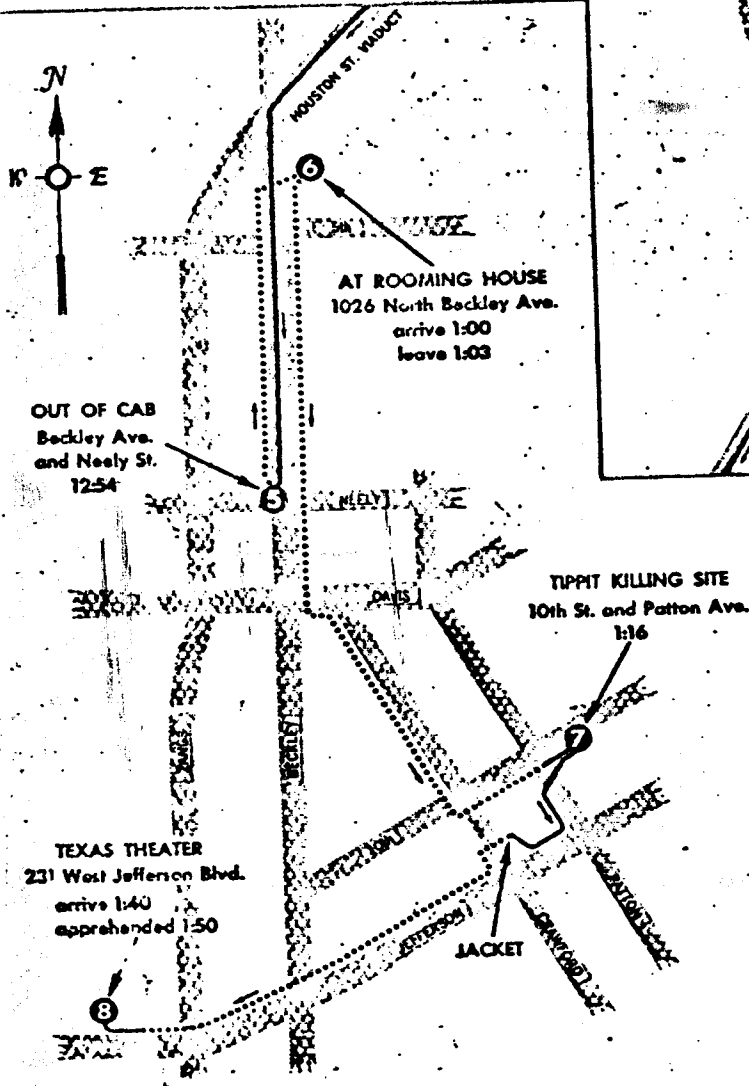

JFK

62-109060

SERIAL 4199 EBF

PART 3

WORK
COPY

WHEREABOUTS OF LEE HARVEY OSWALD

between
12:33 P.M. and 1:50 P.M.
November 22, 1963

(ALL TIMES ARE APPROXIMATE)

LOCATION OF EYEWITNESSES TO THE MOVEMENTS OF
LEE HARVEY OSWALD IN THE VICINITY OF THE
TIPPIT KILLING