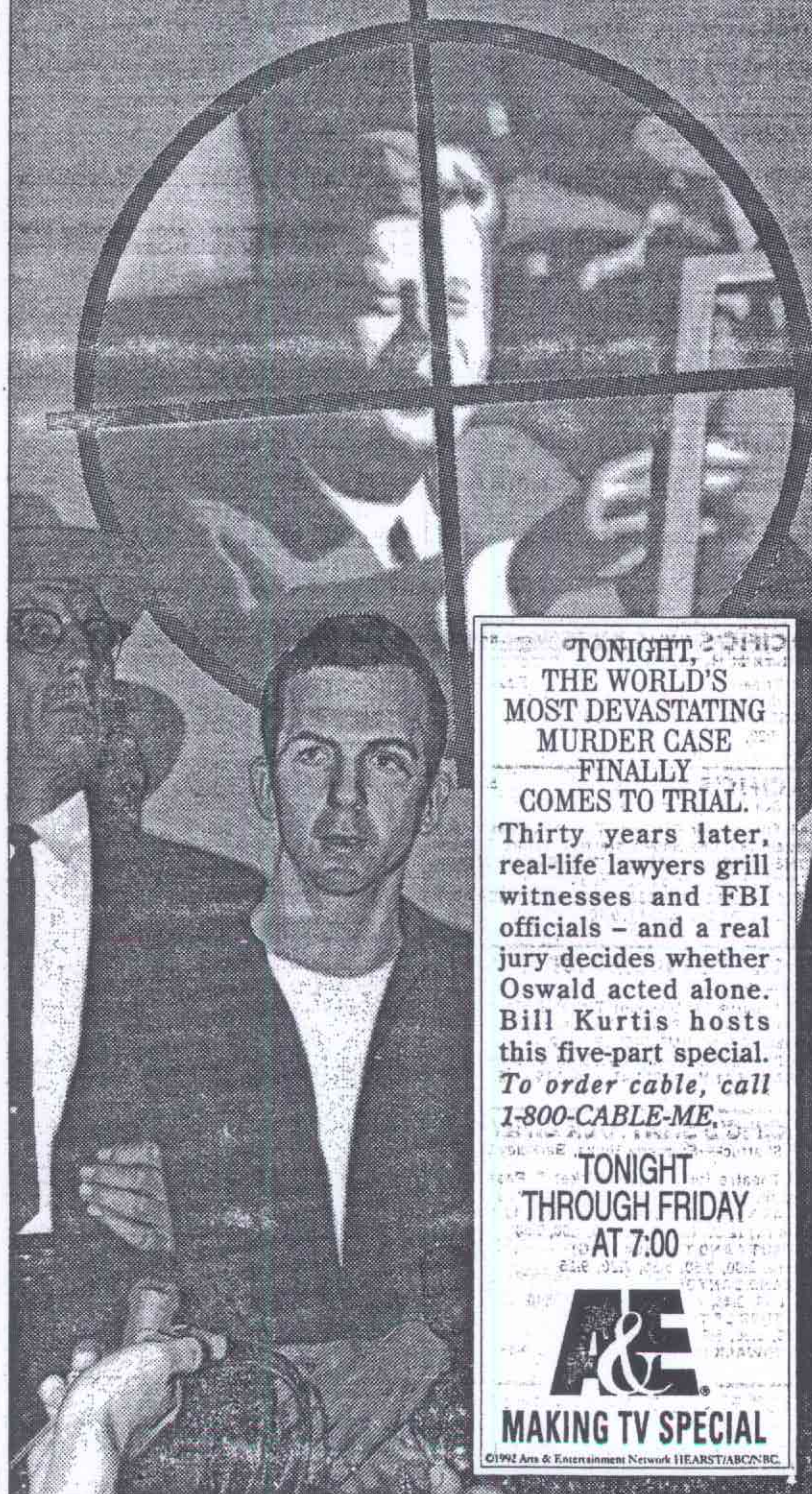

A&E SPECIAL PRESENTATION
**THE TRIAL OF
LEE HARVEY OSWALD**

**TONIGHT,
THE WORLD'S
MOST DEVASTATING
MURDER CASE
FINALLY
COMES TO TRIAL.**

Thirty years later,
real-life lawyers grill
witnesses and FBI
officials - and a real
jury decides whether
Oswald acted alone.
Bill Kurtis hosts
this five-part special.
To order cable, call
1-800-CABLE-ME

**TONIGHT
THROUGH FRIDAY
AT 7:00**

MAKING TV SPECIAL

S.F. CHRONICLE - Feb. 29, 1992