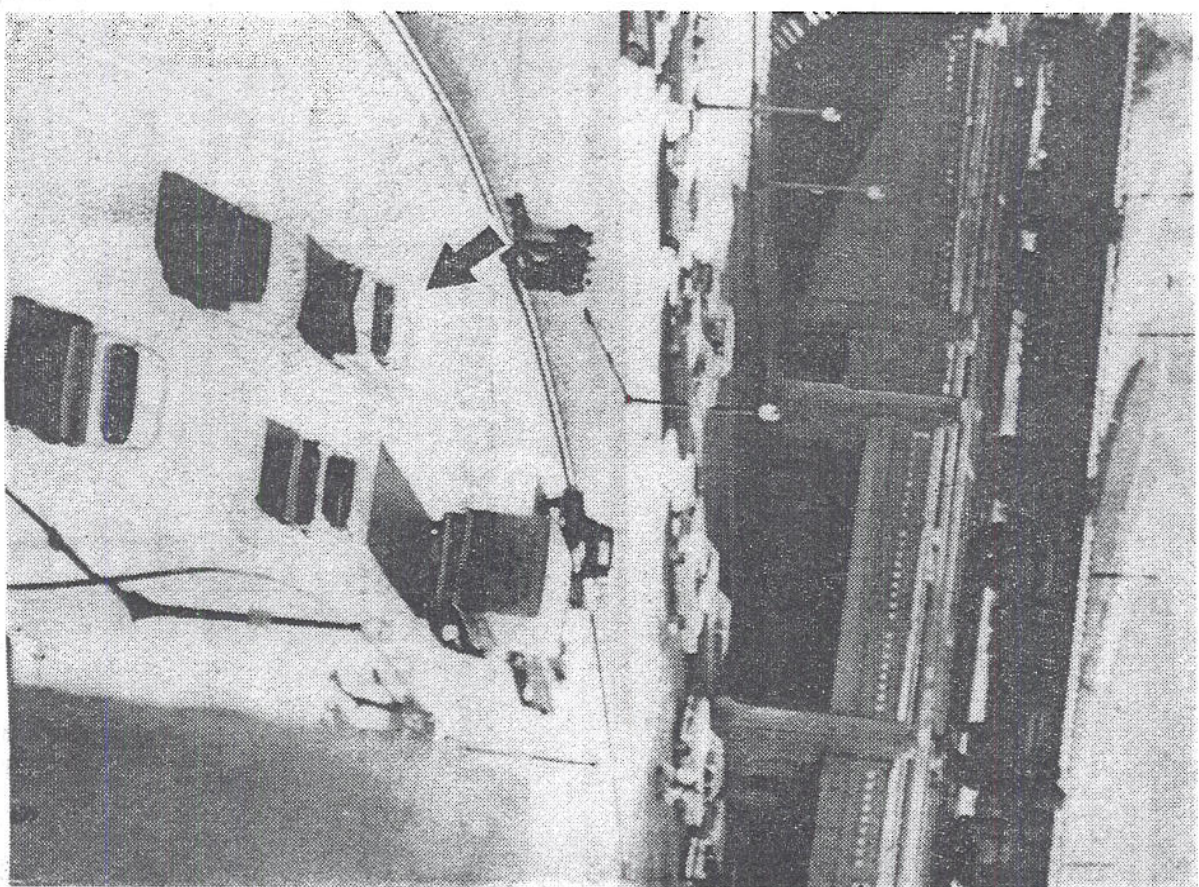

# The Set-Up for Assassination

11/23/63

A. P. Wrephoto

This is the view from the window through which sniper fired as Kennedy's car passed (arrow)

A. P. Wrephoto

Cross shows where the President's car was when shots were fired from window above