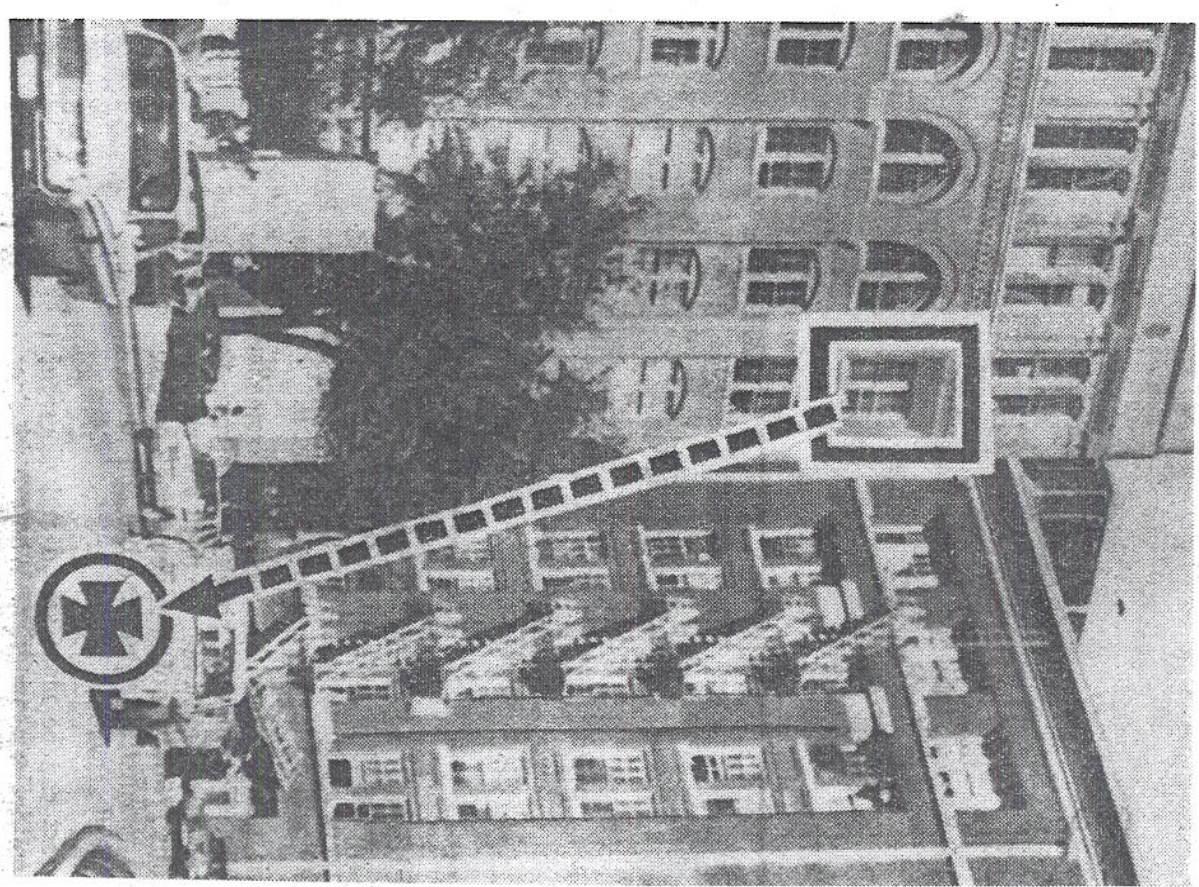

# The Set-Up for Assassination

11/23/63

A. P. Wrephoto

This is the view from the window through which sniper fired as Kennedy's car passed (arrow)

A. P. Wrephoto

Cross shows where the President's car was when shots were fired from window above