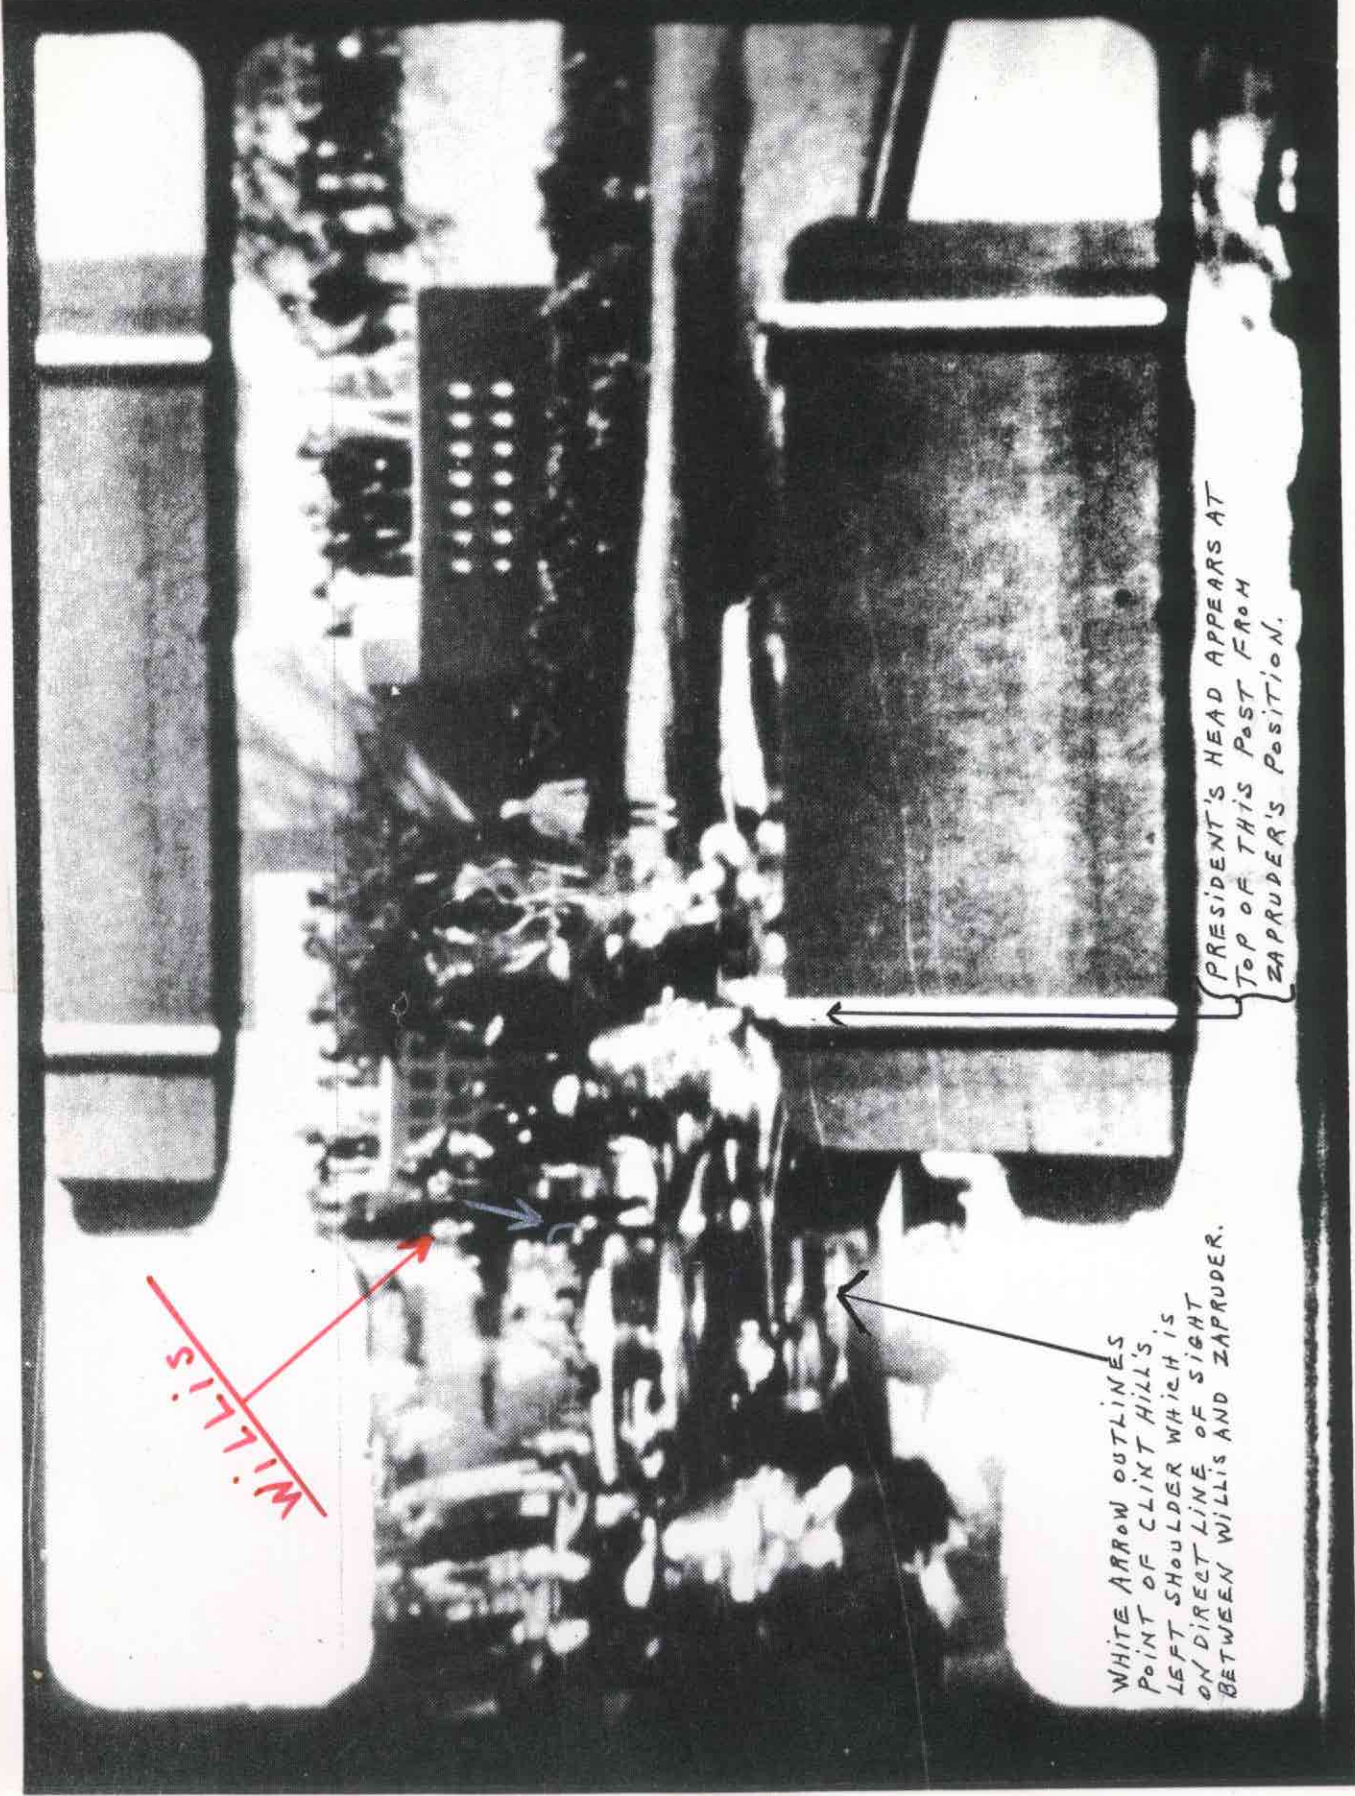

~~WILLIS~~

WHITE ARROW OUTLINES  
POINT OF CLINT HILL'S  
LEFT SHOULDER WHICH IS  
ON DIRECT LINE OF SIGHT  
BETWEEN WILLIS AND ZAPRUDE.

PRESIDENT'S HEAD APPEARS AT  
TOP OF THIS POST FROM  
ZAPRUDE'S POSITION.