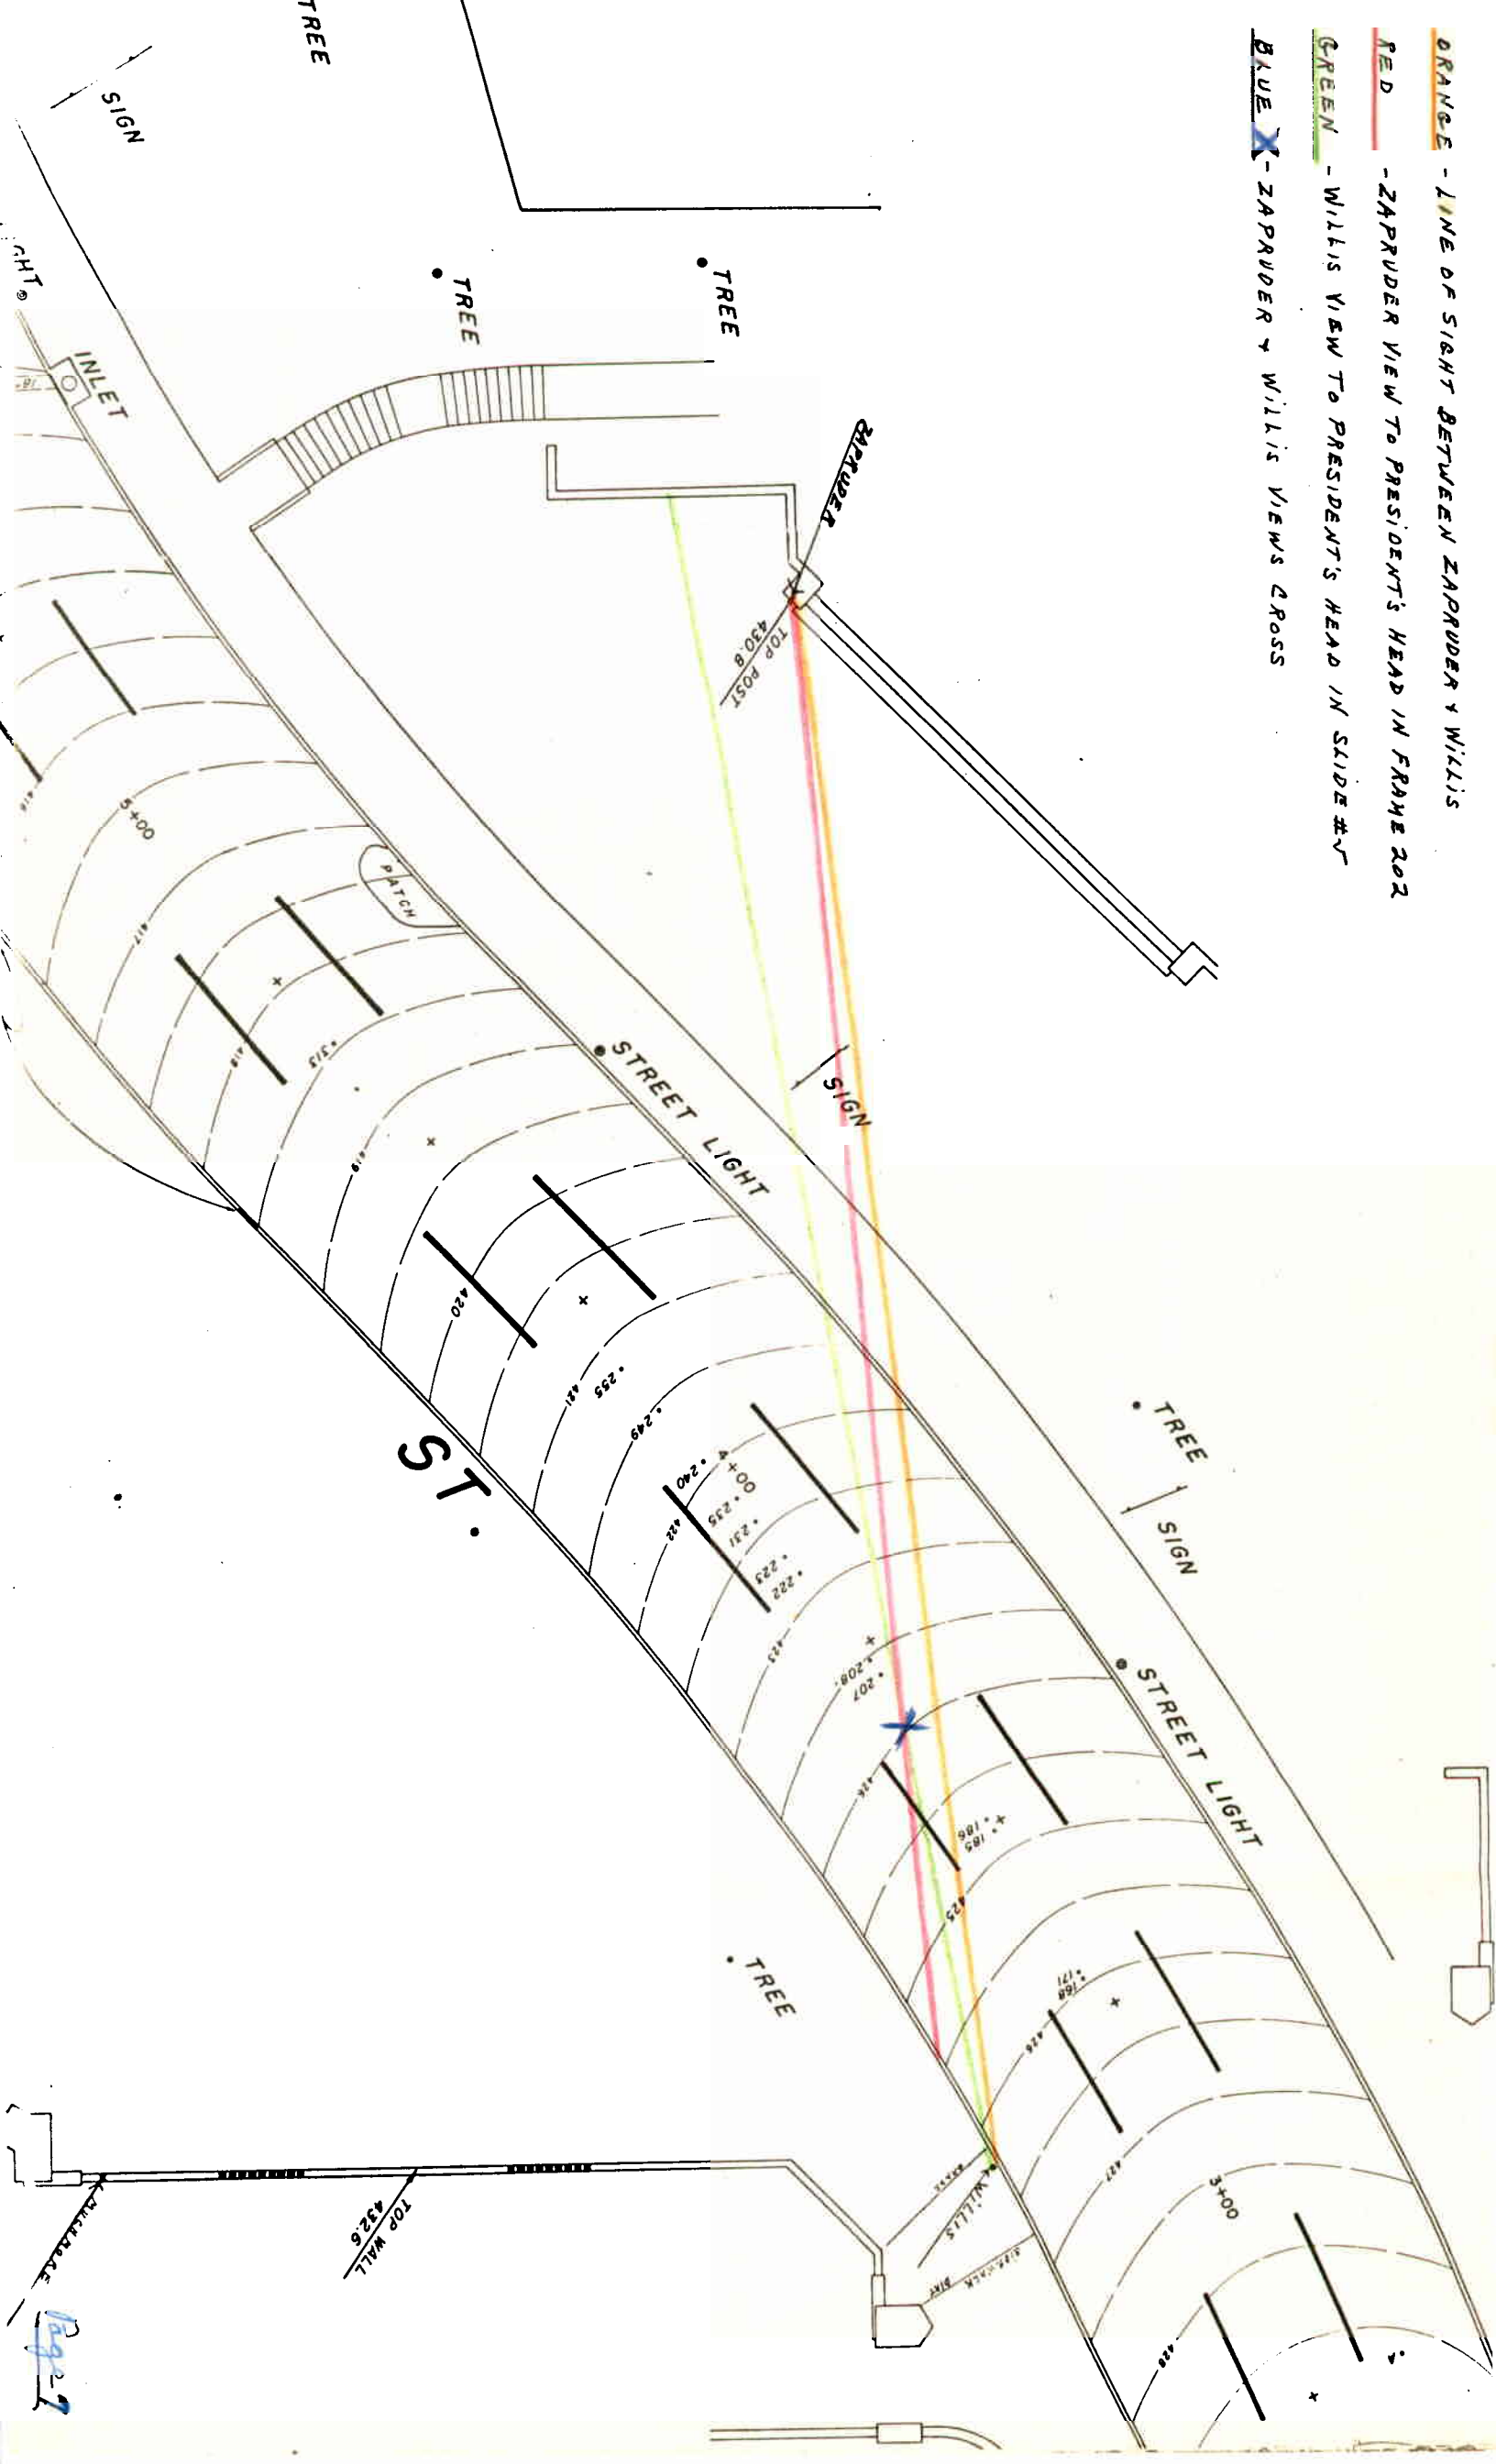

ORANGE - LINE OF SIGHT BETWEEN ZAPRUDEK & WILLIS

RED - ZAPRUDEK VIEW TO PRESIDENT'S HEAD IN FRAME 202

GREEN - WILLIS VIEW TO PRESIDENT'S HEAD IN SLIDE #4

BLUE X - ZAPRUDEK & WILLIS VIEWS CROSS

51.