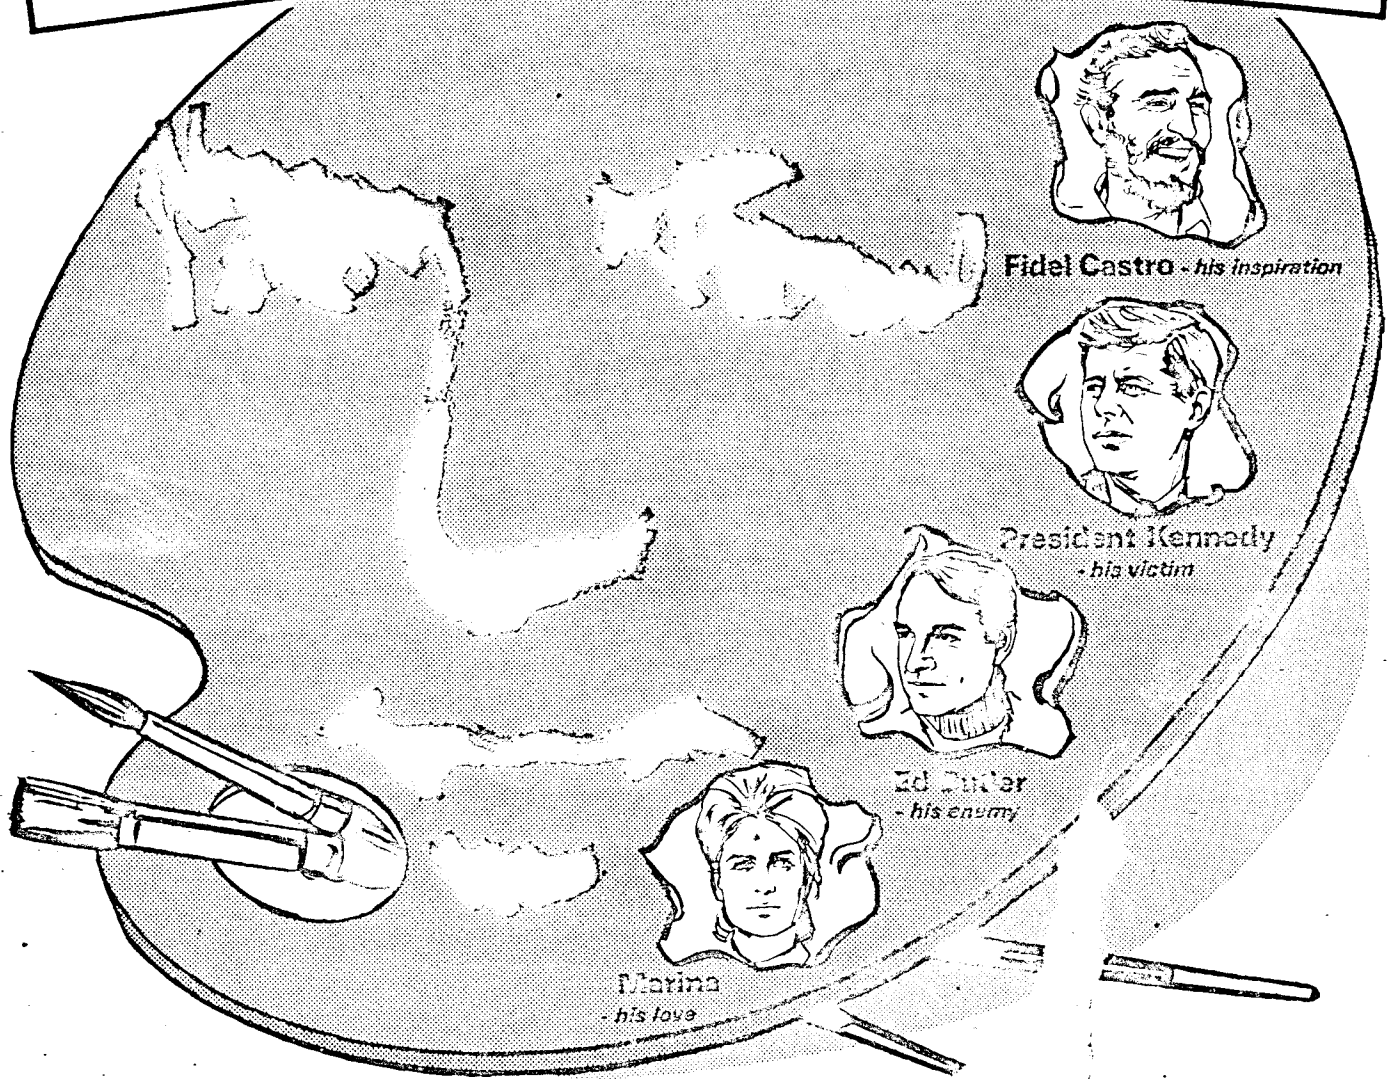

TONIGHT AT 8:30 P.M. ON CHANNEL 5

"OSWALD-SELF PORTRAIT"

© 1968

From the amazing record album now on sale at selected university bookstores. Narrated by Ed Butler, editor of *Square Magazine* [R], who confronted the assassin

before the crime. Featuring actual voices and documentary scenes of President John F. Kennedy, Lee Harvey Oswald and Fidel Castro!

YOU'VE HEARD ALL THE QUESTIONS... NOW THE ASSASSIN ANSWERS!

**4 YEARS
IN PRODUCTION!**

The actual voices of Lee Harvey Oswald and President John F. Kennedy!
Rare pre-crime footage!

Fidel Castro - his inspiration

President Kennedy - his victim

Ed Butler - his enemy

Marina - his love

[R] For free reprints of in-depth articles write: THE GREAT ASSASSINATION PUZZLE, P.O. Box 24904, Los Angeles, California 90024.

among adult viewers is even larger than its over-all margin. (The most popular regularly-scheduled program on the air is "Rowan and Martin's Laugh-In.")

2. The most recent audience estimate NBC the leader. In the two weeks ending November 10, NBC increased its lead.