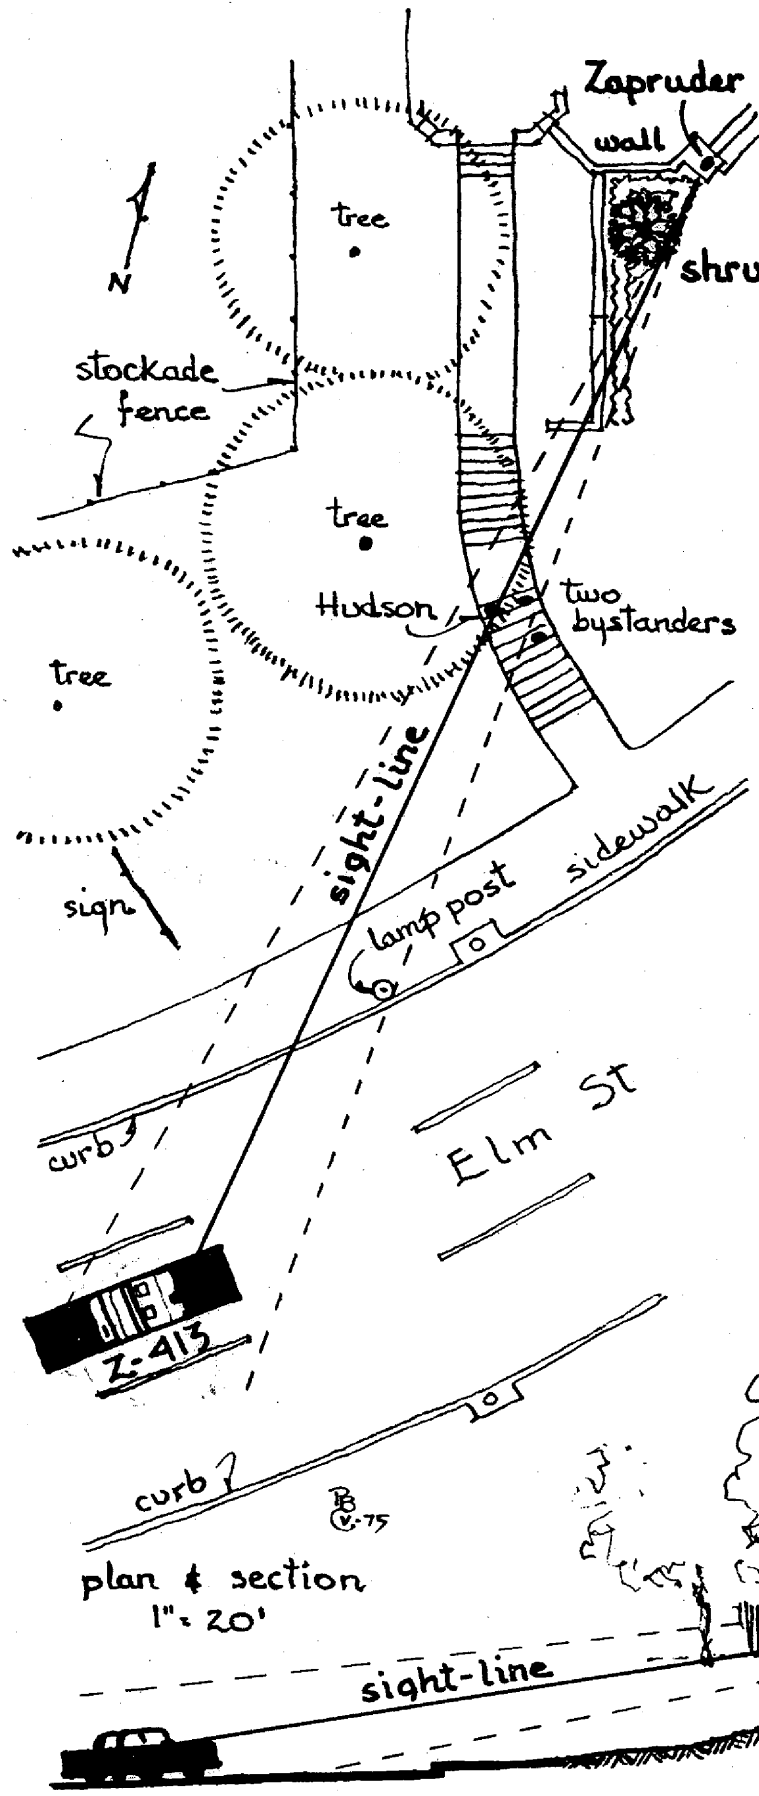

Rec'd
5/16/75

Z-413's SECOND RIFLE

Zapruder film frame 413 does not show a rifleman on the grassy knoll

A sight-line in plan, camera to Z-413, passes thru Dealey Plaza's chief groundskeeper, Emmett Hudson

The sight-line in section passes over Hudson's head but could account for his being in the lower part of the picture

However, both the imagined 'head' and 'rifle' are the out-of-focus leaves and branches of a trimmed shrub about ten feet from the lens

Using New Times' source, Z-400 - Z-430, the lamp posts northside Elm and Main will locate Z-413 more accurately than possible on the drawing: slightly further west

references:
New Times, April 18, 1975, p 23
Spatial Chart, C&A, May 1970
Willis 5 in Shaneyfelt Exhibit 25
Hearings XXI 471
and Bond 8, if you have one

plan & section
1" = 20'

revision of drawing 58
drawing #
V-14-75
59
675

CUTLER DESIGNS

box 1465 Manchester MA 01944