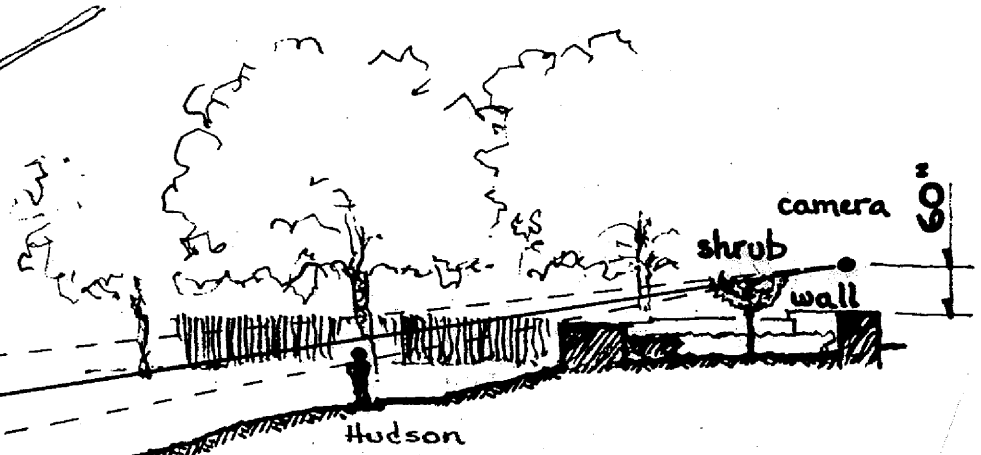

Rec'd
5/16/75

Z-413's SECOND RIFLE

Zapruder film frame 413 does not show a rifleman on the grassy knoll

A sight-line in plan, camera to Z-413, passes thru Dealey Plaza's chief groundskeeper, Emmett Hudson

The sight-line in section passes over Hudson's head but could account for his being in the lower part of the picture

However, both the imagined 'head' and 'rifle' are the out-of-focus leaves and branches of a trimmed shrub about ten feet from the lens

Using New Times' source, Z-400 - Z-430, the lamp posts northside Elm and Main will locate Z-413 more accurately than possible on the drawing: slightly further west

references:
New Times, April 18, 1975, p 23
Spatial Chart, C&A, May 1970
Willis 5 in Shaneyfelt Exhibit 25
Hearings XXI 471
and Bond 8, if you have one

plan & section
1" = 20'

revision of drawing 58
drawing #
V-14-75
59
675

CUTLER DESIGNS

box 1465 Manchester MA 01944