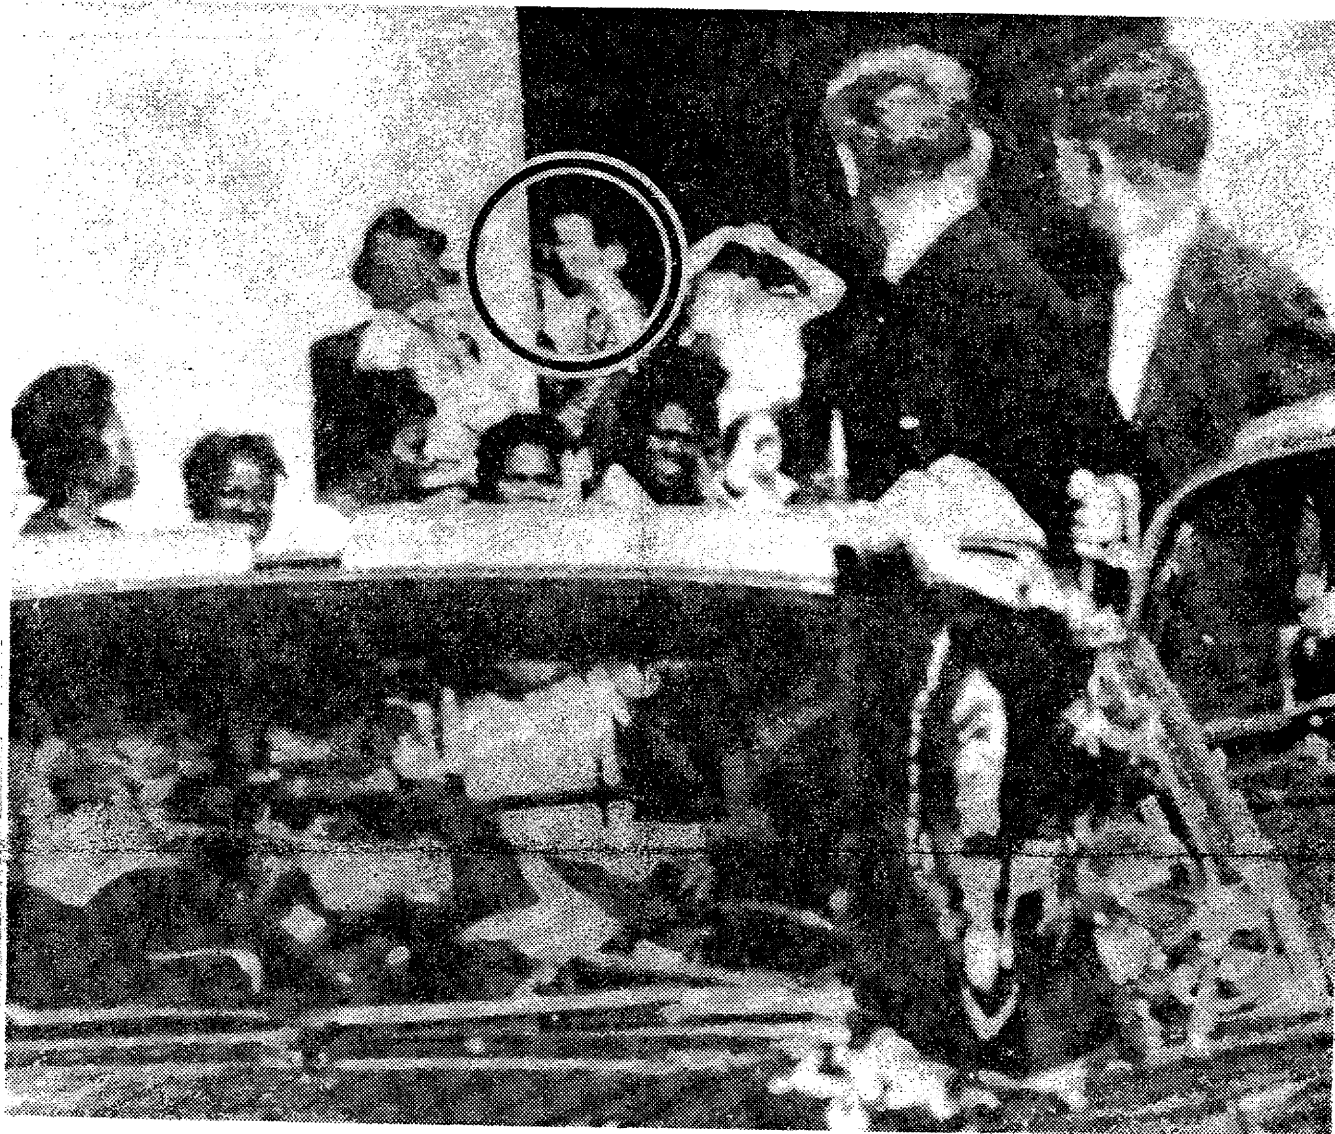

Courier-Journal  
LOUISVILLE, KY.  
Circulation: 224,824  
(Sunday: 329,035)  
AUG 14 1966

100

Book Asks: Who's in the Picture?

Mark Lane, in his "Rush to Judgment," which will be published tomorrow, notes the similarity of the man circled in photograph (top) to Lee Harvey Oswald (left below). James Altgens, an Associated Press photographer for many years, made the picture from across Dallas' Elm Street as President John F. Kennedy's motorcade drove past the Book Depository Building. The Warren Commission Report says Billy Nolan Lovelady

(right, below) identified himself as the man in the photograph. Lane says Lovelady did not appear before the commission, and that there is no evidence his photograph was shown to the commission. Lane also says that Lovelady has said that he was wearing a red-and-white-striped sport shirt buttoned near the neck and wore no jacket while he watched the presidential motorcade and assassination.