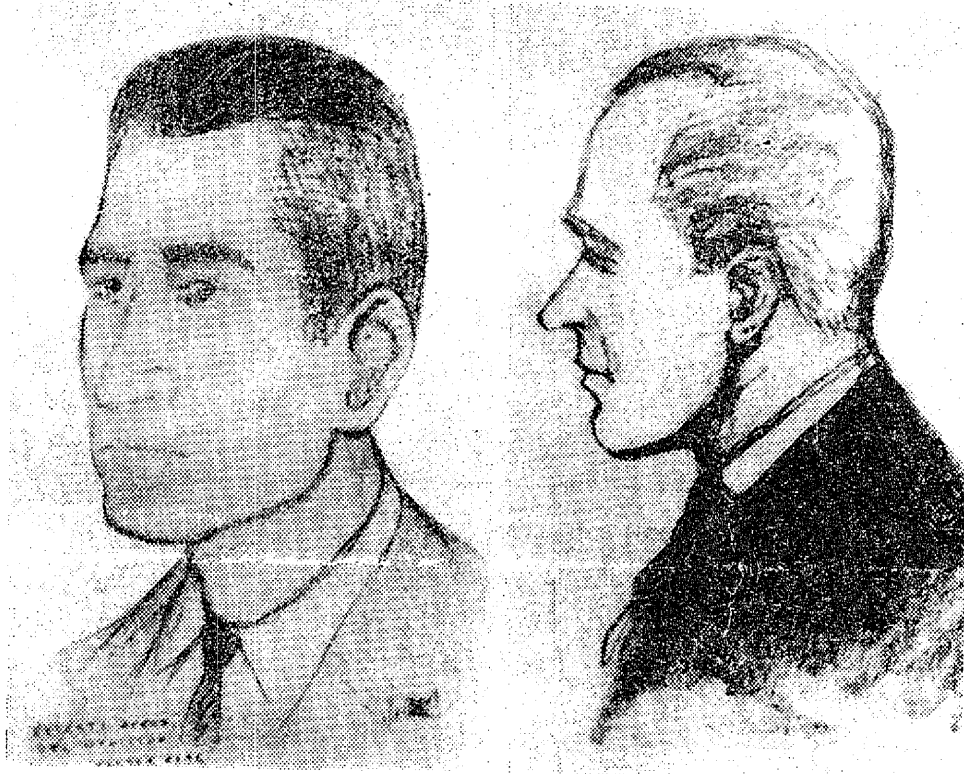

NEW ORLEANS STATES-ITEM

VOL. 91—NO. 263

FRIDAY, APRIL 12, 1968

PRICE 10c

—AP WIREPHOTO.
HOW ARTISTS VIEW SUSPECT—At left is Mexican Police Headquarters artist Sergio Jaubert's re-creation of physical features of a man suspected of killing Dr. Martin Luther King Jr. in Memphis, Tenn., last week. The drawing is based on description supplied by FBI authorities. At right is conception of the man made by Memphis Commercial Appeal artist Bill Herrington, based on description given by a man who lives in the building in Memphis from where the shot was fired.