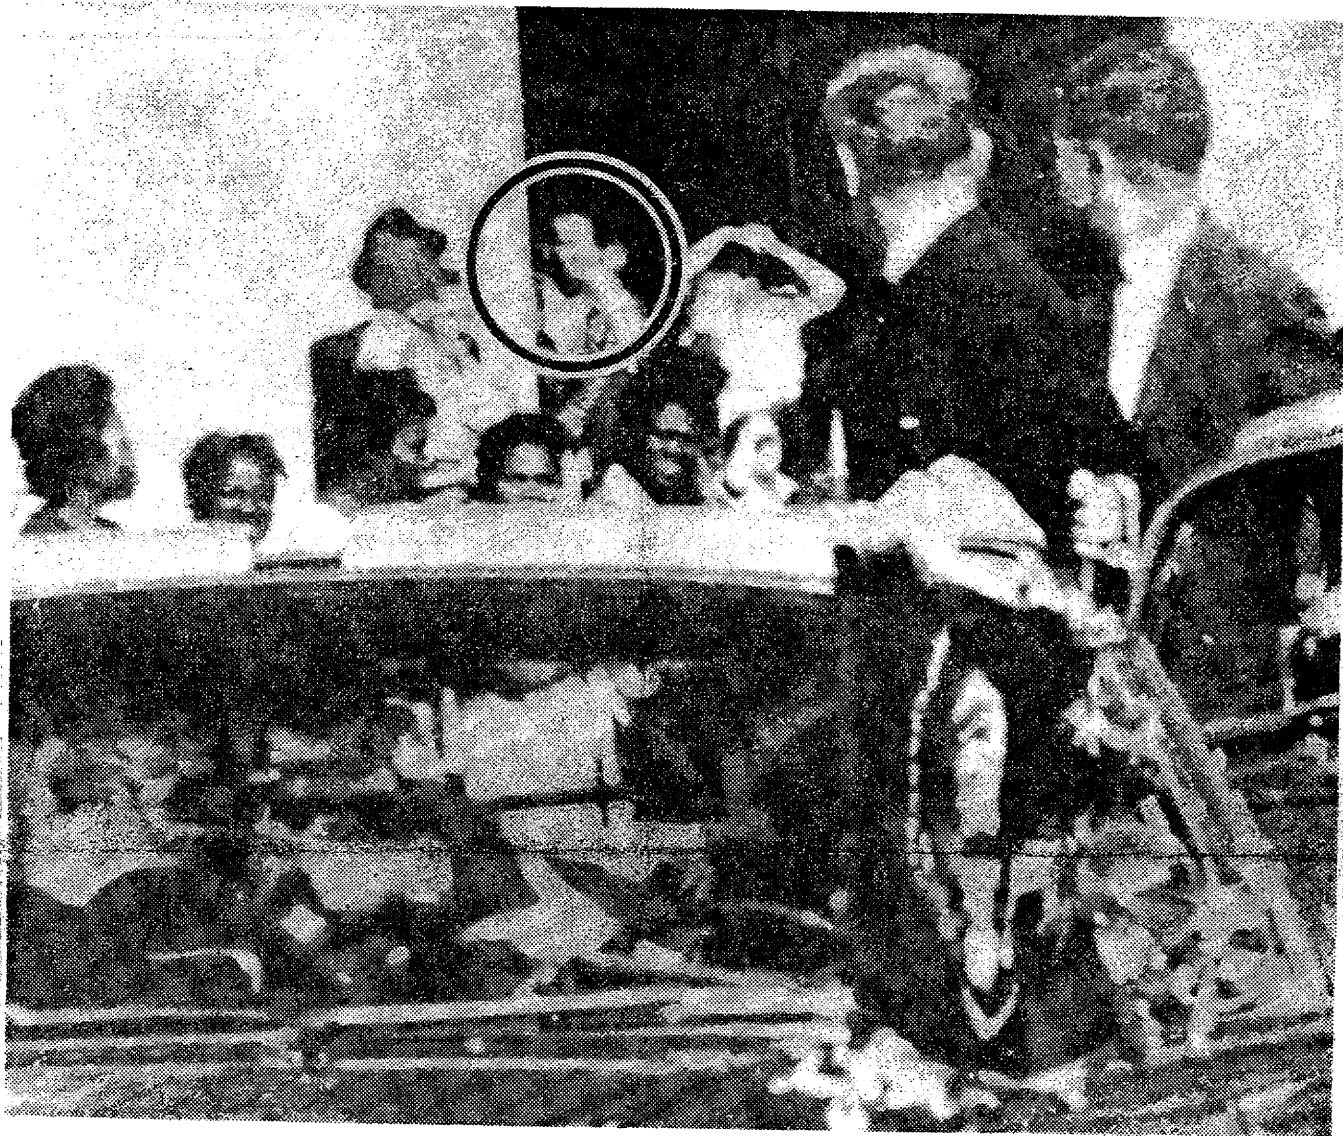

Courier-Journal
LOUISVILLE, KY.
Circulation: 224,824
(Sunday: 329,035)
AUG 14 1966

100

Book Asks: Who's in the Picture?

Mark Lane, in his "Rush to Judgment," which will be published tomorrow, notes the similarity of the man circled in photograph (top) to Lee Harvey Oswald (left below). James Altgens, an Associated Press photographer for many years, made the picture from across Dallas' Elm Street as President John F. Kennedy's motorcade drove past the Book Depository Building. The Warren Commission Report says Billy Nolan Lovelady

(right, below) identified himself as the man in the photograph. Lane says Lovelady did not appear before the commission, and that there is no evidence his photograph was shown to the commission. Lane also says that Lovelady has said that he was wearing a red-and-white-striped sport shirt buttoned near the neck and wore no jacket while he watched the presidential motorcade and assassination.