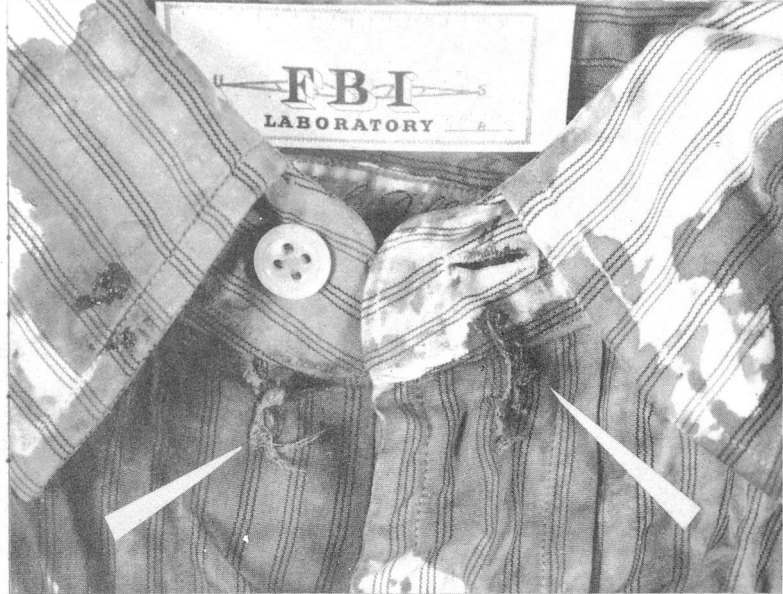

NICK EXPOSED
WHITE LINING
OF TIE

VIEW OF THE BACK OF PRESIDENT KENNEDY'S SHIRT WITH CLOSE-UP
OF BULLET ENTRANCE HOLE. LOWER TWO PHOTOGRAPHS SHOW PRO-
JECTILE EXIT HOLE IN COLLAR AND NICK IN RIGHT SIDE OF TIE.