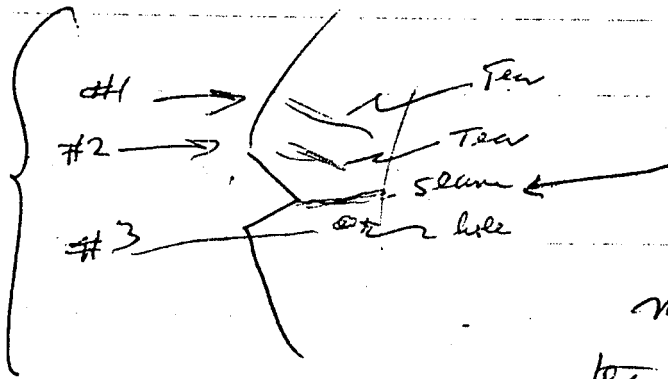

Black suit coat had
two longit. tears on
collar (right side) just
above the V cut on collar
one round shaped hole
& tear just below

Spectro
Samples
location
Designation

none of these holes or
tears went through the
backing material or the
collar of the coat.

44-38861

Bulky
5586

PC-A5530

1

NECK TIE - Q 77

Spectro Samples
Location Diagram