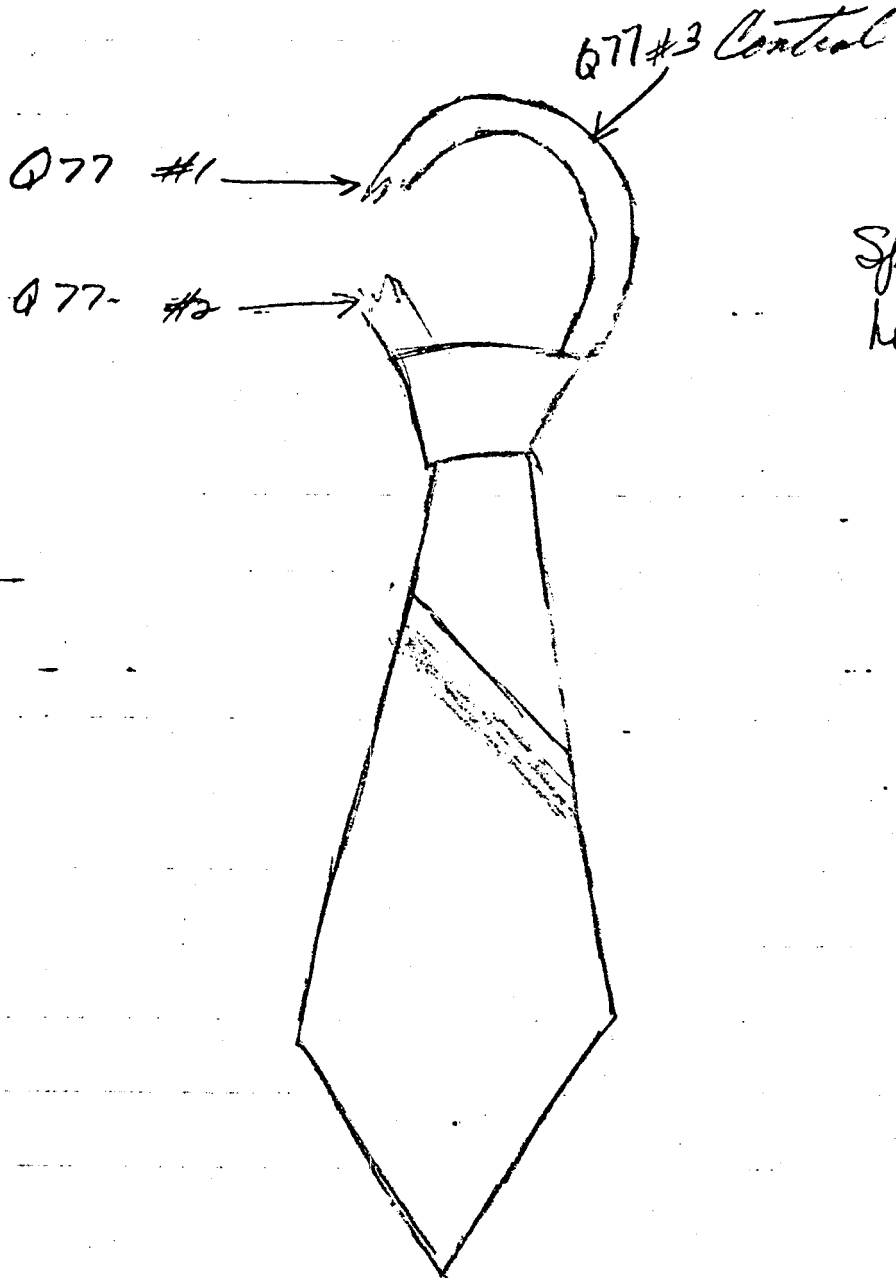

Black suit coat had
two longit. tears on
collar (right side) just
above the V cut on collar
one round shaped hole
& tear just below

Spectro
Samples
location
Designation

none of these holes or
tears went through the
backing material or the
collar of the coat.

44-38861

Bulky
5586

PC-A5530

1

NECK TIE - Q 77

Spectro Samples
Location Diagram