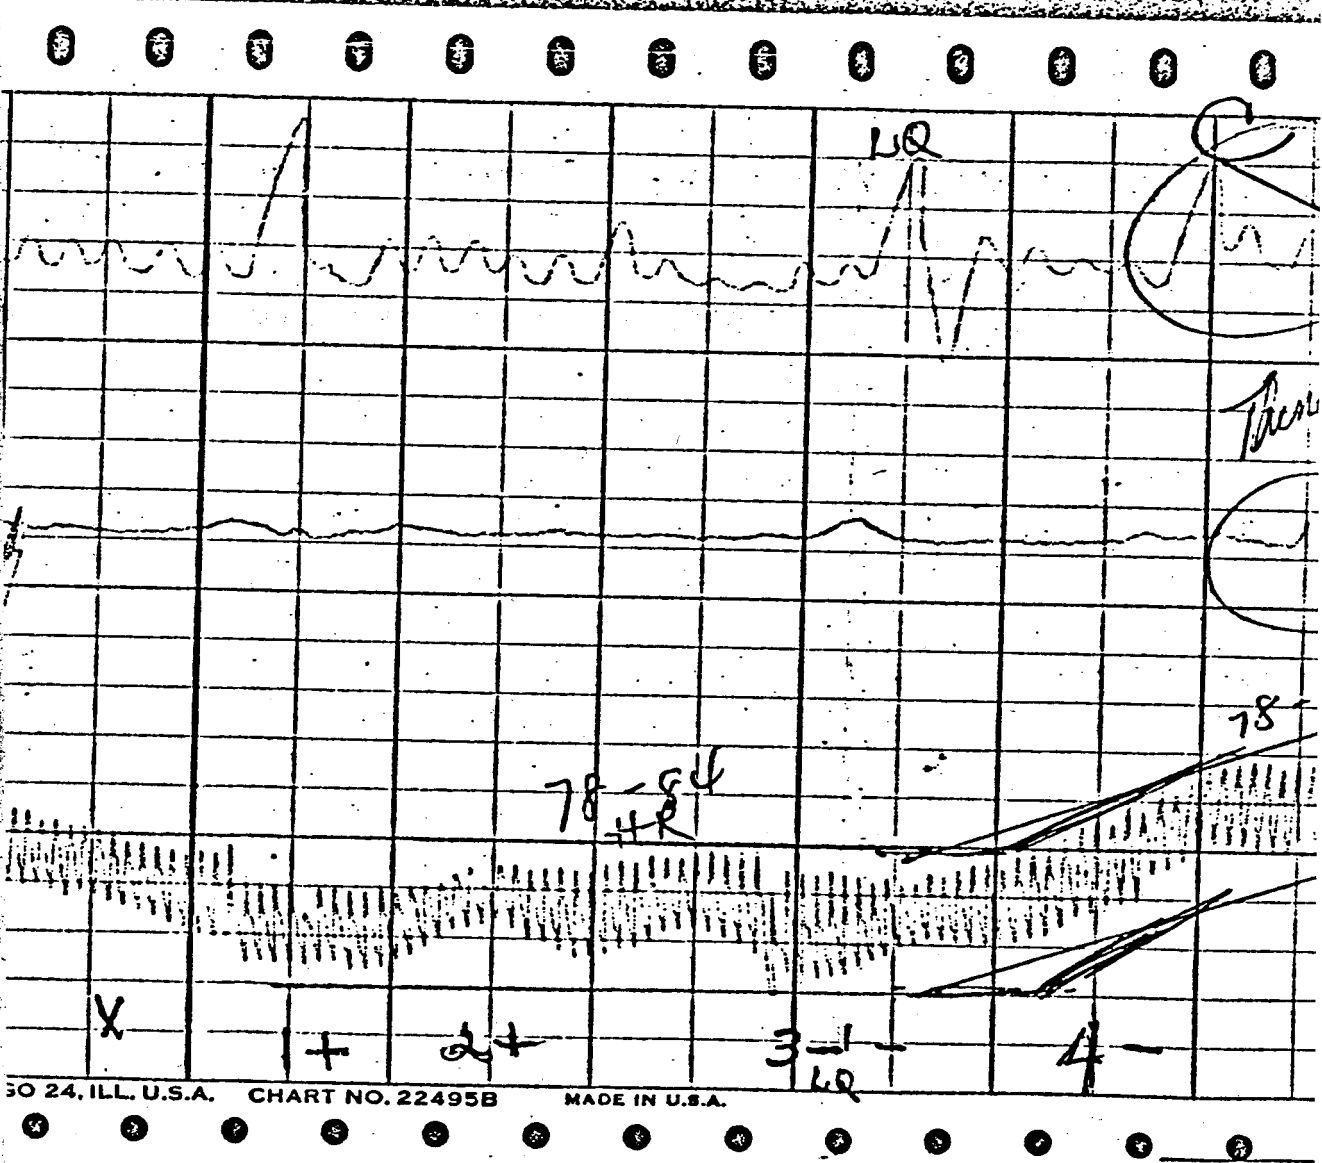

22495B

MADE IN U.S.A.

C. H. STOELTING CO. CHICAGO 24, ILL. U.S.A. CHART NO. 22495B

MADE IN U.S.A.

n

30  
3 Axes  
# II

ART NO. 22495B      MADE IN U.S.A.

NH = Not Head  
 LG = Long Question

Jack  
 Rudy  
 Dr 44-1639  
 84 Bell  
 Waco  
 Texas  
 11/8/64

CHART NO. 22495B

MADE IN U.S.A.

C. H. STOELTING CO. CHICAGO 24, ILL. U.S.A. CHART NO. 224

NO. 22495B

MADE IN U.S.A.

*Amuly #111*  
*55*  
*318*

SO 24, ILL. U.S.A. CHART NO. 22495B MADE IN U.S.A.

54  
 5-  
 6+  
 7-  
 78-84  
 84

ILL. U.S.A. CHART NO. 22495B MADE IN U.S.A.

Herndon Exhibit No. 4

24. ILL. U.S.A. CHART