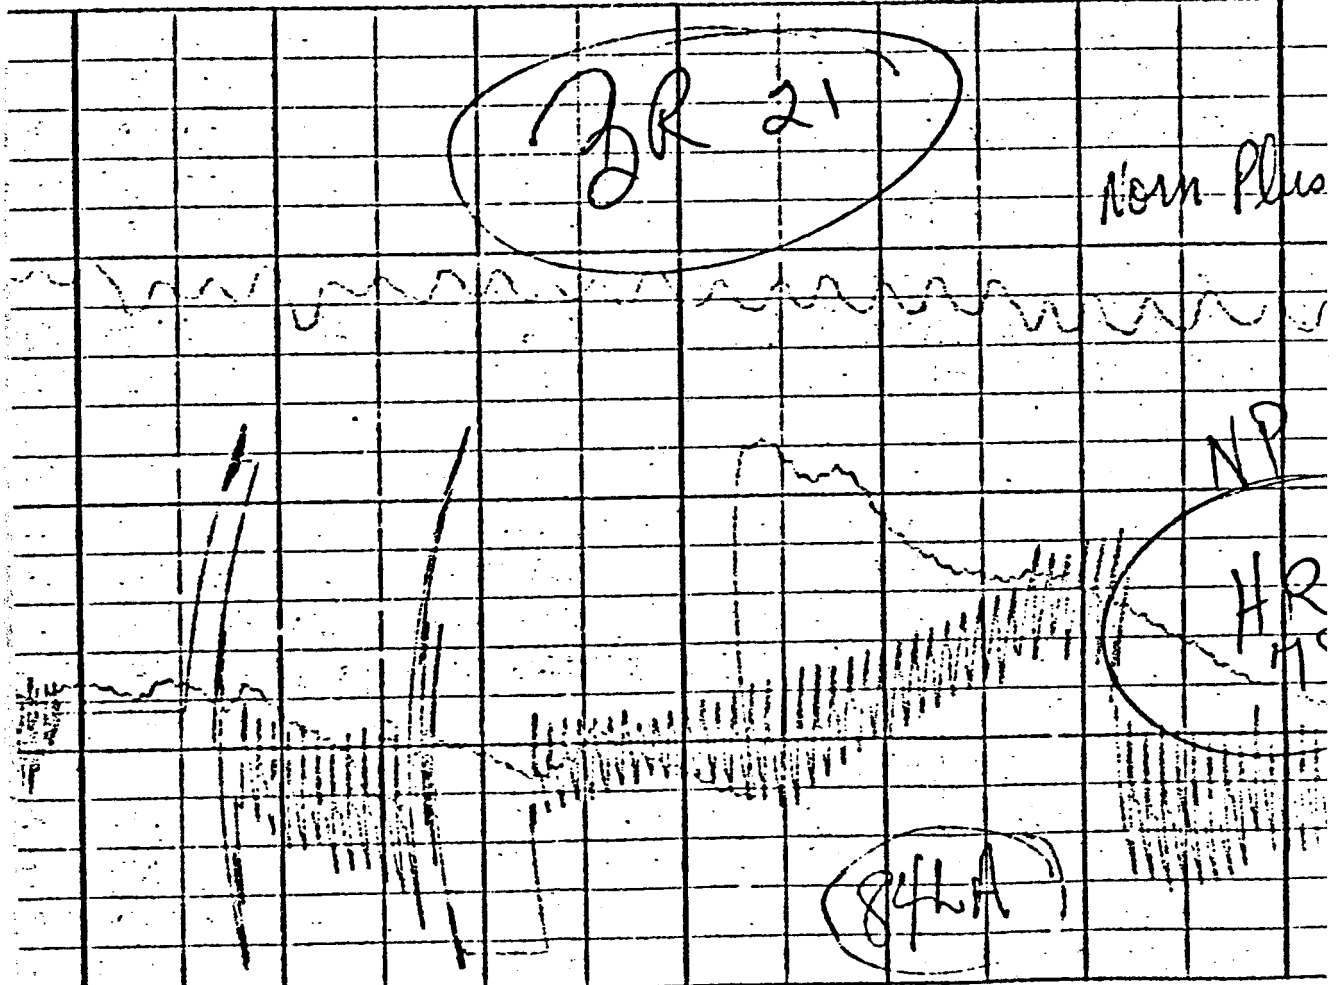

~~check~~

20  
GSR

88  
LA

5

MELTING CO. CHICAGO 24, ILL. U.S.A. CHART NO. 22495B

MADE IN U.S.A.

U.S.A.

AGO 24, ILL. U.S.A. CHART NO. 22495B MADE IN U.S.A.

306SR  
SERIES # 11  
857 pm

90  
LA

Herndon Exhibit No. 1

C. H. STIELTING CO

Start adjustment  
3:00 PM

C. H. STOELTING

CO. CHICAGO 24, ILL. U.S.A. CHART NO. 22495B MADE IN U.S.A.

C. H. STOELTING CO. CHICAGO 24.

22495B

MADE IN U.S.A.

C. H. STOELTING CO. CHICAGO 24, ILL. U.S.A. CHART NO. 22495B

MADE IN U.S.A.

n

30  
3 Axes  
# II

ART NO. 22495B      MADE IN U.S.A.

NH = Not Head  
 LG = Long Question