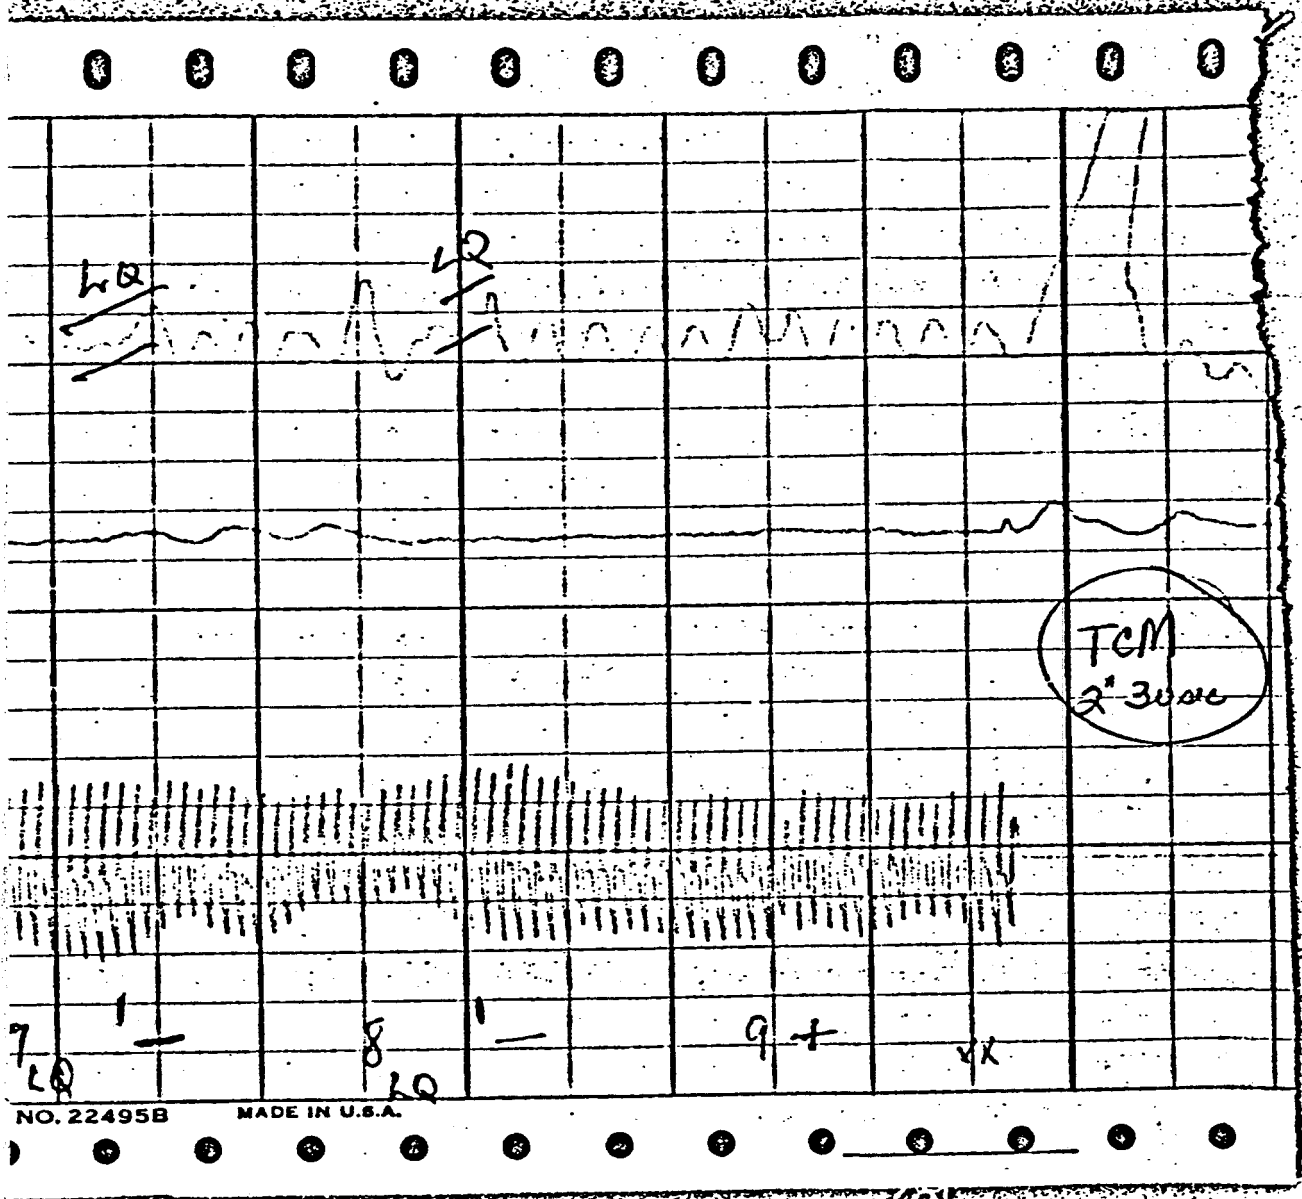

~~check~~

20  
GSR

88  
LA

5

MELTING CO. CHICAGO 24, ILL. U.S.A. CHART NO. 22495B

MADE IN U.S.A.

U.S.A.

AGO 24, ILL. U.S.A. CHART NO. 22495B MADE IN U.S.A.

22495B

MADE IN U.S.A.

C. H. STOELTING CO. CHICAGO 24, ILL. U.S.A. CHART NO. 22495B

MADE IN U.S.A.

n

30  
3 Axes  
# II

ART NO. 22495B      MADE IN U.S.A.

NH = Not Head  
 LG = Long Question

Jack  
 Rudy  
 Dr 44-1639  
 84 Bell  
 Waco  
 Texas  
 11/8/64

CHART NO. 22495B

MADE IN U.S.A.

C. H. STOELTING CO. CHICAGO 24, ILL. U.S.A. CHART NO. 224

NO. 22495B

MADE IN U.S.A.

*Amuly #111*  
*55*  
*318*

SO 24, ILL. U.S.A. CHART NO. 22495B MADE IN U.S.A.

54  
 5-  
 6+  
 7-  
 78-84  
 84

ILL. U.S.A. CHART NO. 22495B MADE IN U.S.A.

Herndon Exhibit No. 4

24. ILL. U.S.A. CHART