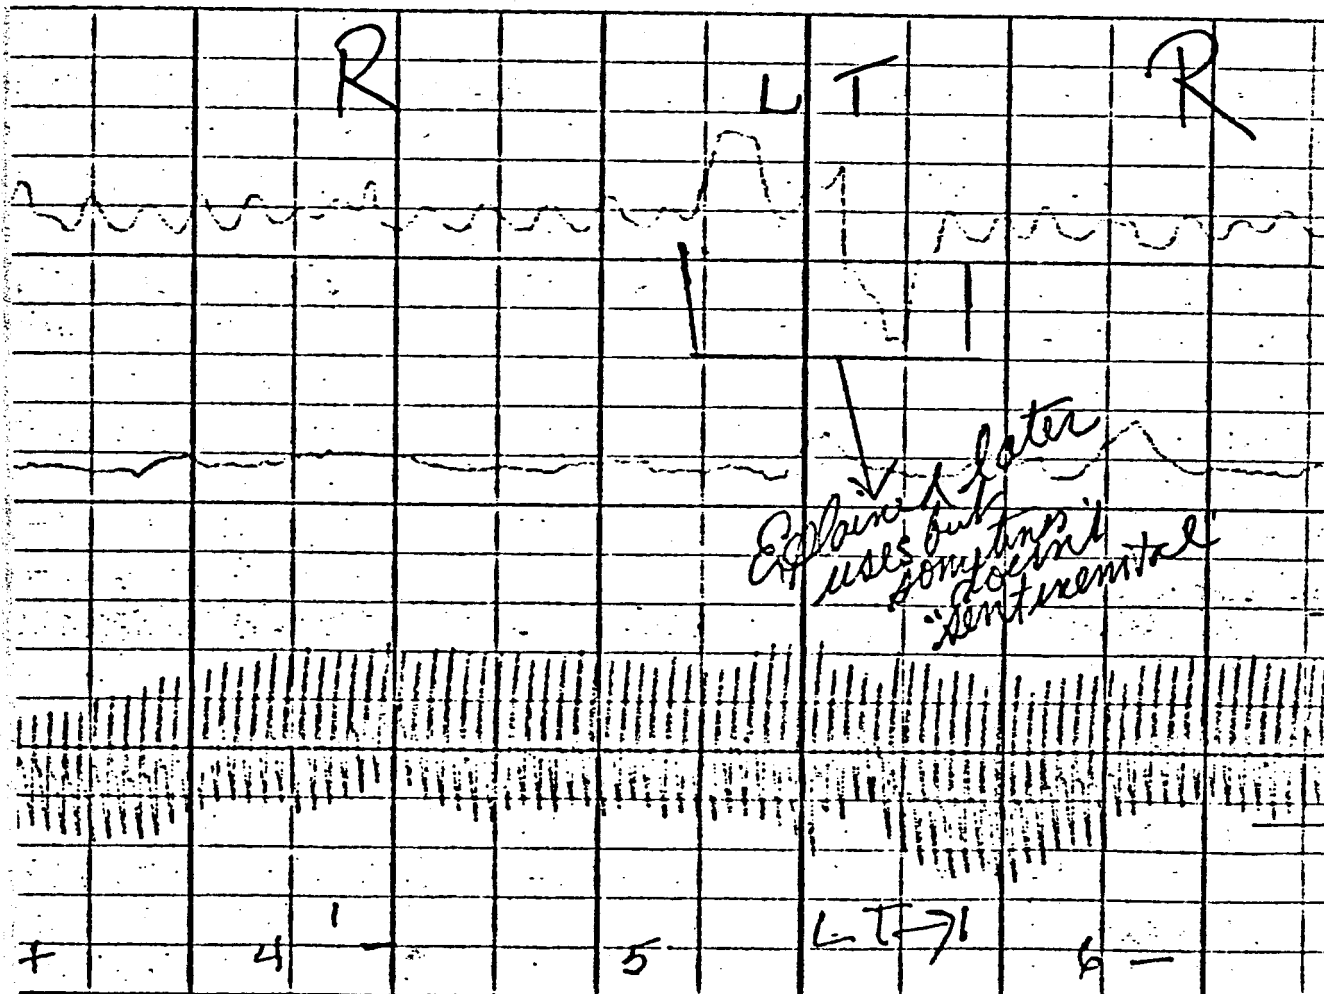

306SR  
SERIES # 11  
857 pm

90  
LA

Herndon Exhibit No. 1

C. H. STIELTING CO

Start adjustment  
3:00 PM

C. H. STOELTING

CO. CHICAGO 24, ILL. U.S.A. CHART NO. 22495B MADE IN U.S.A.

C. H. STOELTING CO. CHICAGO 24.

22495B

MADE IN U.S.A.

C. H. STOELTING CO. CHICAGO 24, ILL. U.S.A. CHART NO. 22495B

MADE IN U.S.A.

n

30  
3 Axes  
# II

ART NO. 22495B      MADE IN U.S.A.

NH = Not Head  
 LG = Long Question