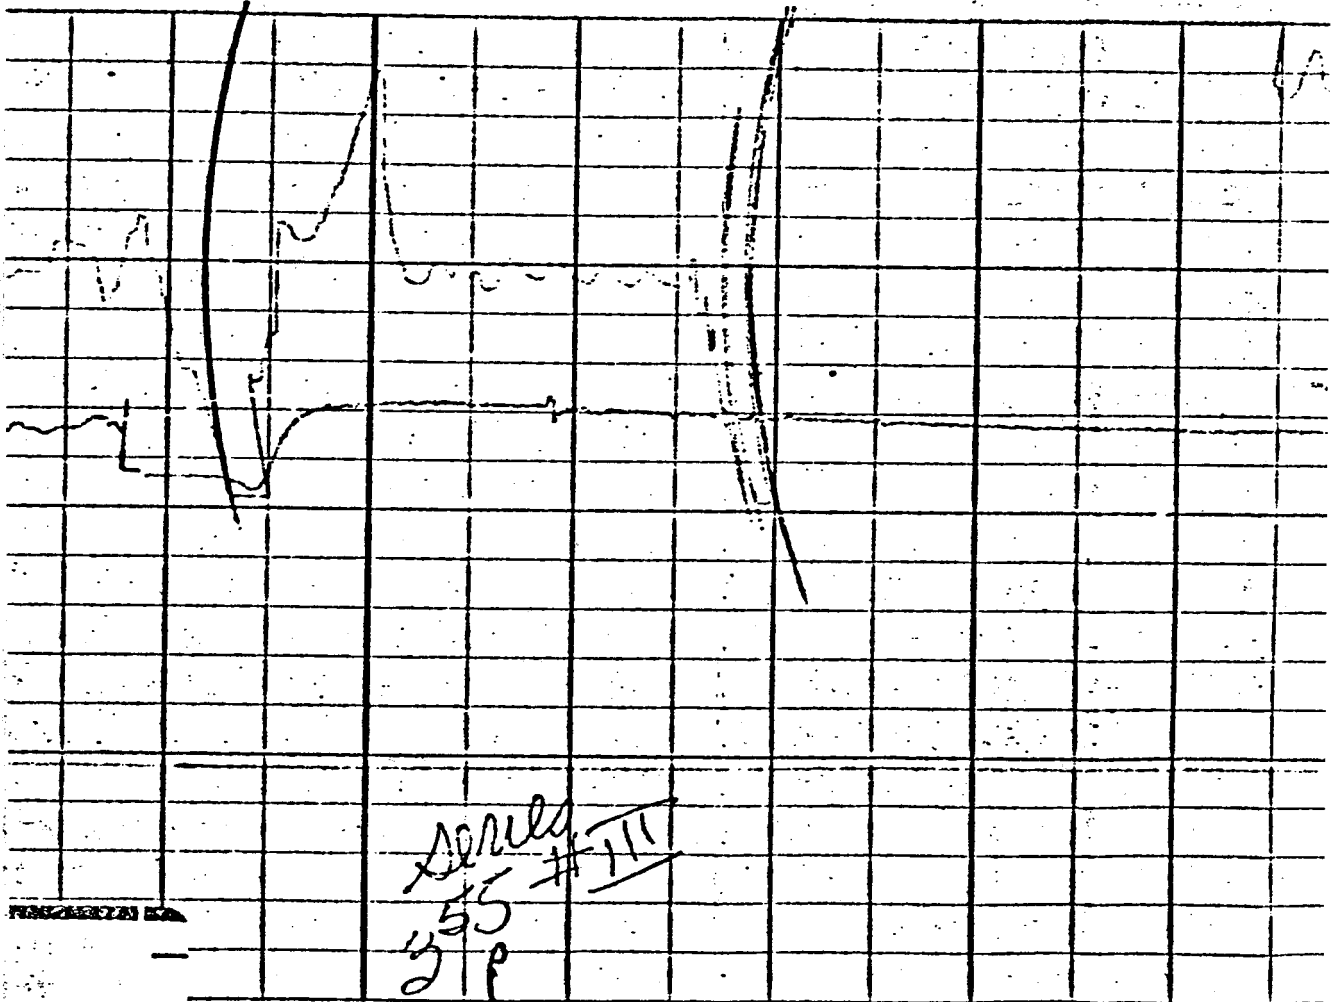

22495B

MADE IN U.S.A.

C. H. STOELTING CO. CHICAGO 24, ILL. U.S.A. CHART NO. 22495B

MADE IN U.S.A.

n

30  
3 Axes  
# II

ART NO. 22495B      MADE IN U.S.A.

NH = Not Head  
 LG = Long Question

Jack  
 Rudy  
 Dr 44-1639  
 84 Bell  
 Waco  
 Texas  
 11/8/64

CHART NO. 22495B

MADE IN U.S.A.

C. H. STOELTING CO. CHICAGO 24, ILL. U.S.A. CHART NO. 224

NO. 22495B

MADE IN U.S.A.

*Amuly #111*  
*55*  
*318*

SO 24, ILL. U.S.A. CHART NO. 22495B MADE IN U.S.A.

54  
 5-  
 6+  
 7-  
 78-84  
 84

ILL. U.S.A. CHART NO. 22495B MADE IN U.S.A.

Herndon Exhibit No. 4

24. ILL. U.S.A. CHART