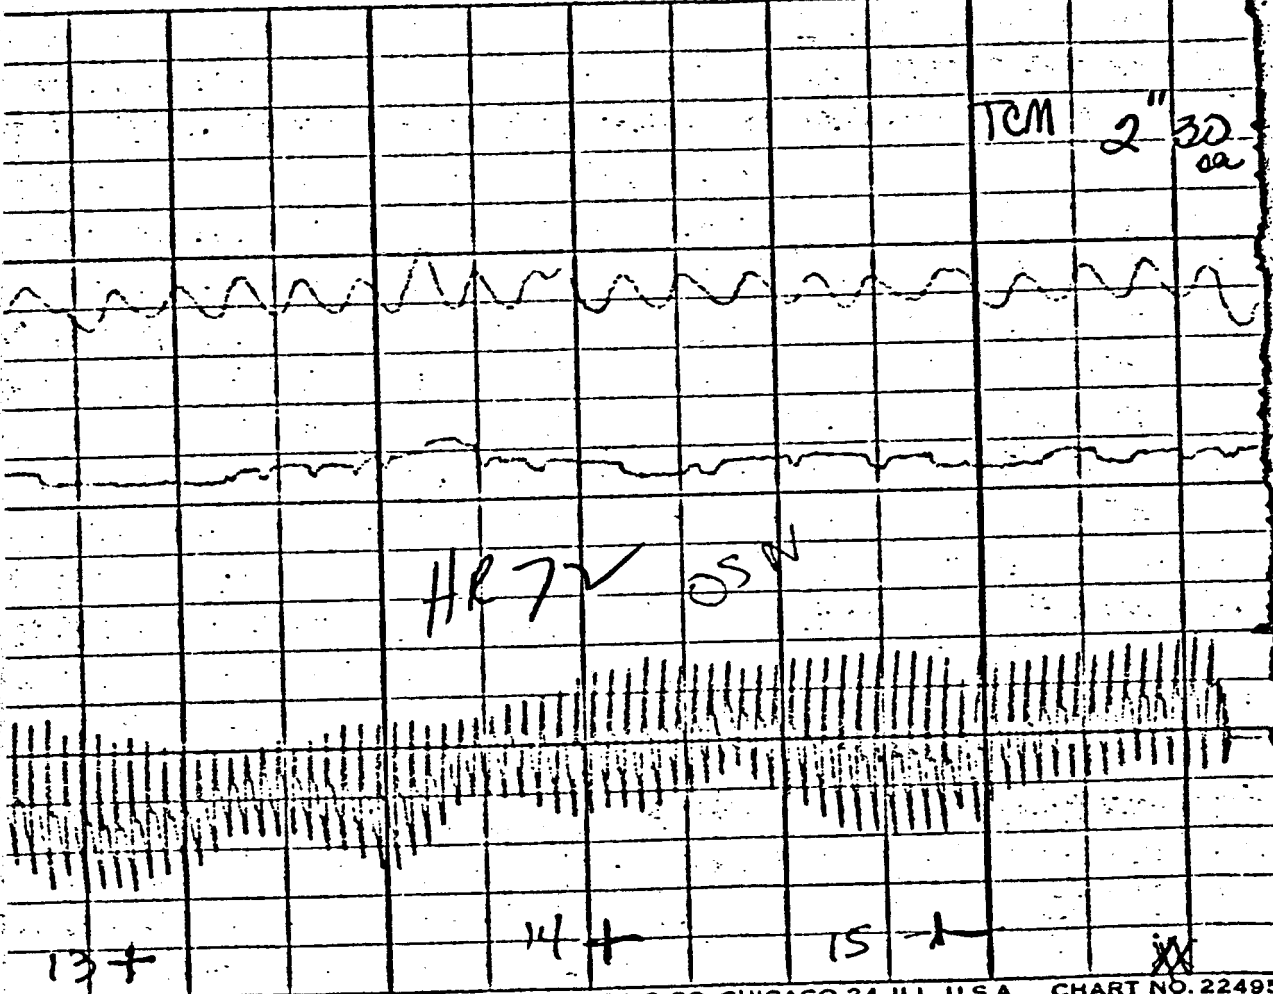

~~check~~

20  
GSR

88  
LA

5

MELTING CO. CHICAGO 24, ILL. U.S.A. CHART NO. 22495B

MADE IN U.S.A.

U.S.A.

AGO 24, ILL. U.S.A. CHART NO. 22495B MADE IN U.S.A.

C. H. STOELTING CO. CHICAGO 24, ILL. U.S.A. C

CHART NO. 22495B MADE IN U.S.A.

C. H. STOELTING CO. CHICAGO 24, ILL. U.S.A. CHART NO. 22495

B

MADE IN U.S.A.

Herndon Exhibit No. 12

C. H. STOELTING CO. CHICAGO 24, ILL. U.S.A. CHART NO. 22495B MADE IN U.S.A.