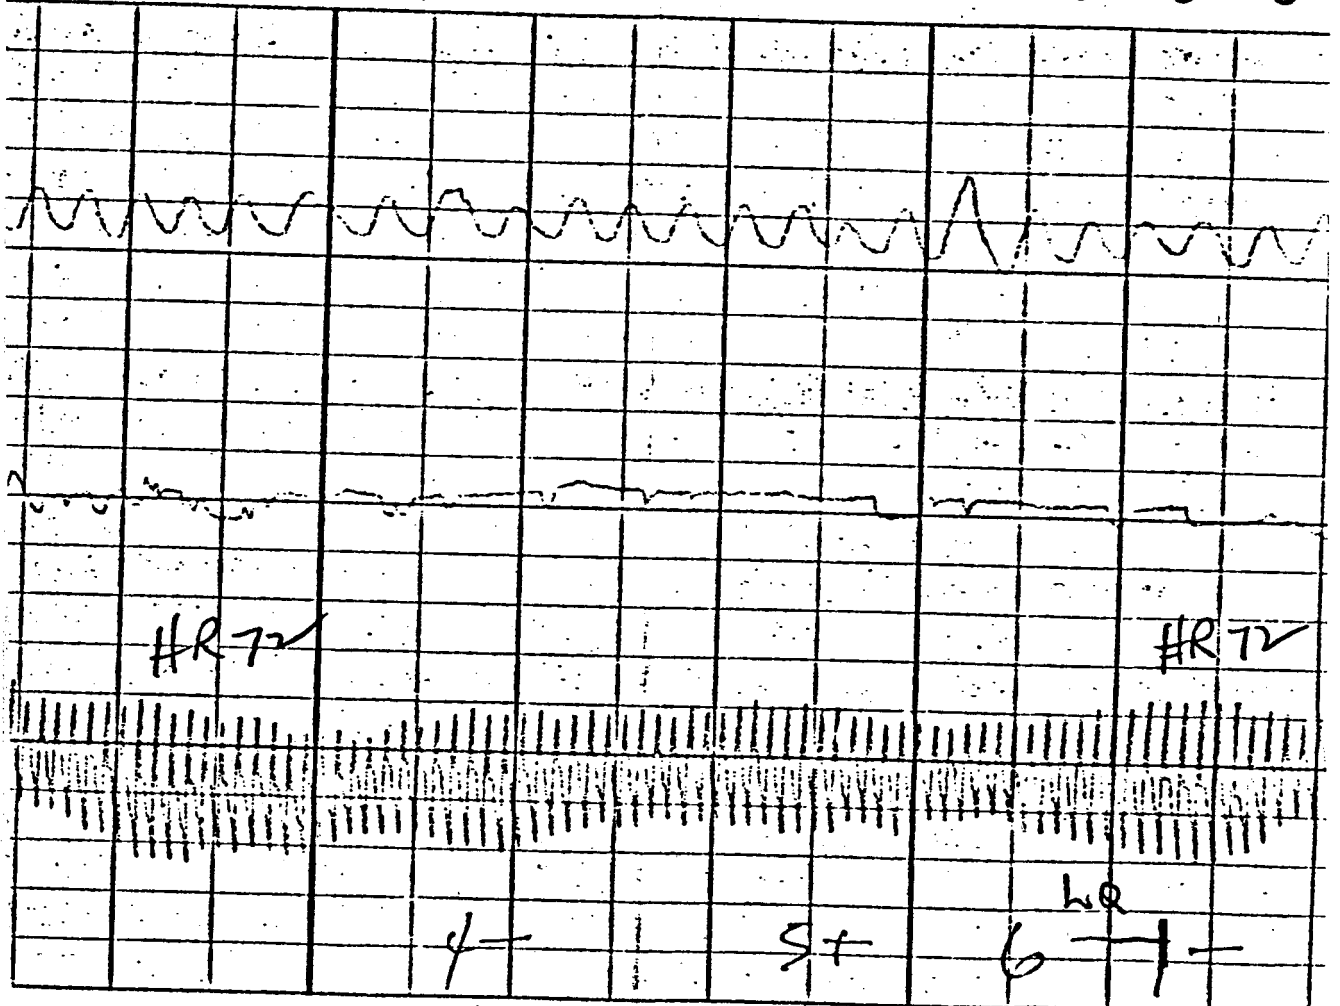

TCM-2 5 Secs

72 HR

8-

9 +

XX

C. H. STOELTING CO. CHICAGO 24, ILL.

C. H. STOELTING CO. CH

ELTING CO. CHICAGO 24, ILL. U.S.A. CHART NO. 22495B MADE IN U.S.A.

C. H. STOELTING CO. CHICAGO

CO. CHICAGO 24, ILL. U.S.A. CHART NO. 22495B MADE IN U.S.A.

LL U.S.A. CHART NO. 22495B MADE IN U.S.A.

24, ILL. U.S.A. CHART NO 224950 MADE IN U.S.A.

MF = move foot  
M = moves body