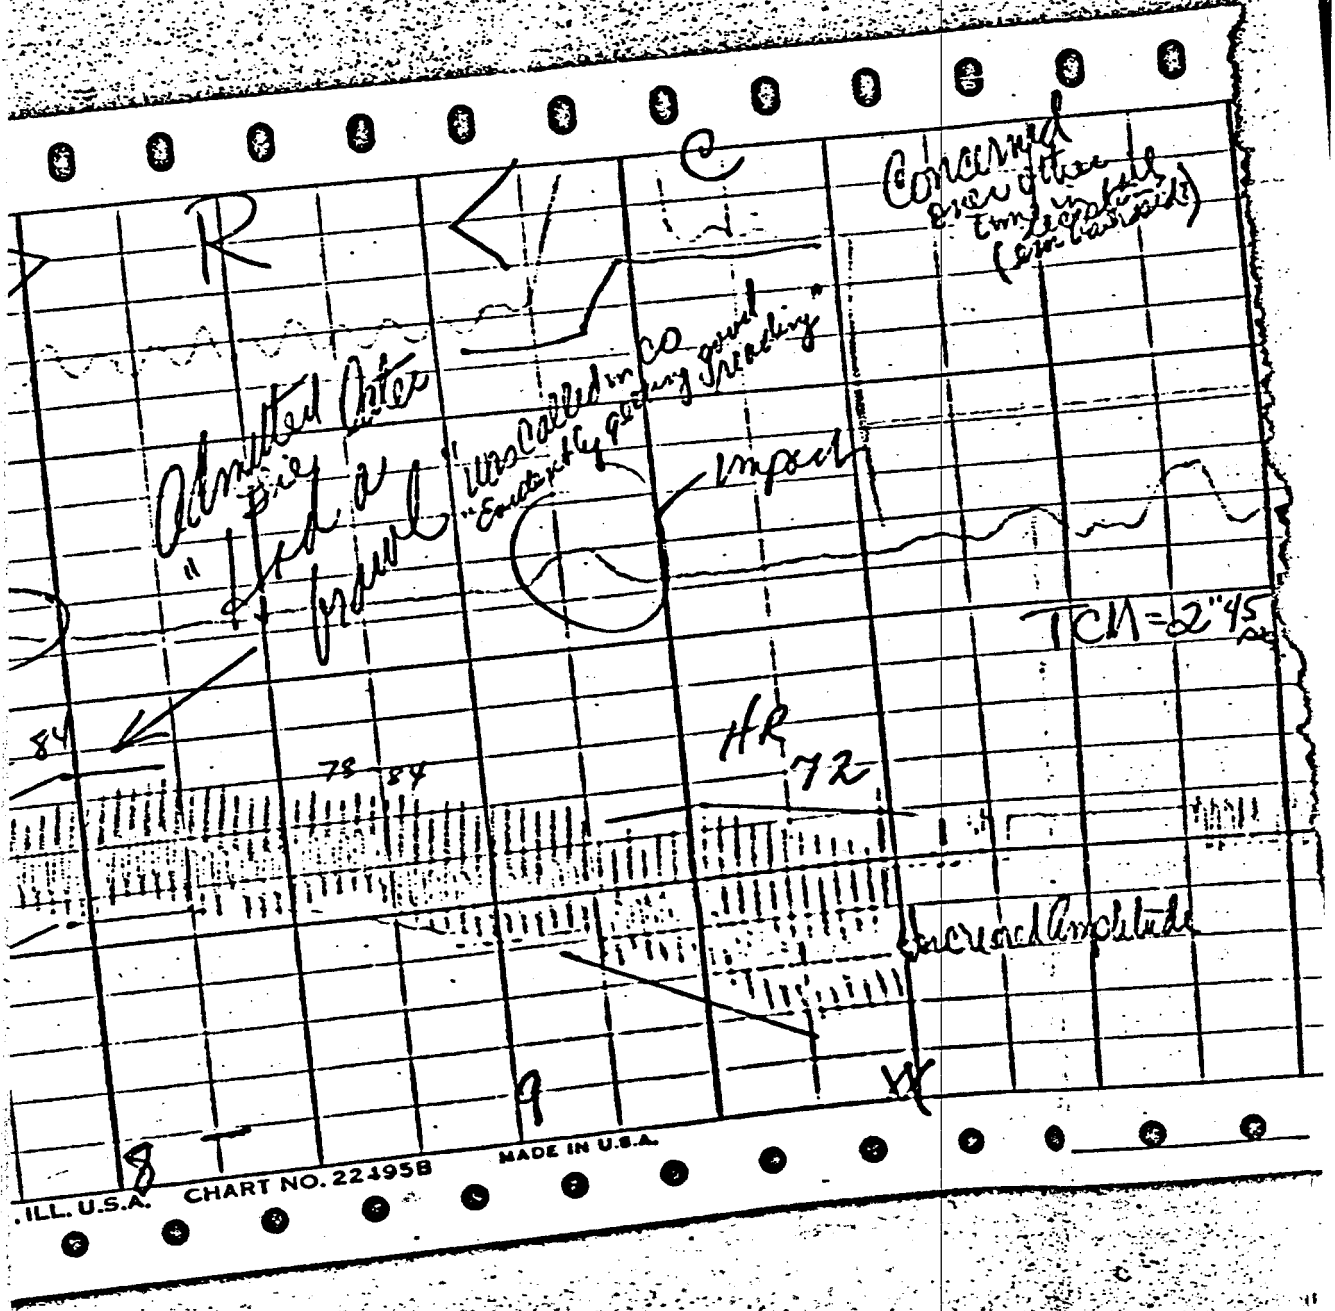

~~check~~

20  
GSR

88  
LA

5

MELTING CO. CHICAGO 24, ILL. U.S.A. CHART NO. 22495B

MADE IN U.S.A.

U.S.A.

AGO 24, ILL. U.S.A. CHART NO. 22495B MADE IN U.S.A.

22495B

MADE IN U.S.A.

C. H. STOELTING CO. CHICAGO 24, ILL. U.S.A. CHART NO. 22495B

MADE IN U.S.A.

n

30  
3 Axes  
# II

ART NO. 22495B      MADE IN U.S.A.

NH = Not Head  
 LG = Long Question

Jack  
 Rudy  
 Dr 44-1639  
 84 Bell  
 Waco  
 Texas  
 11/8/64

CHART NO. 22495B

MADE IN U.S.A.

C. H. STOELTING CO. CHICAGO 24, ILL. U.S.A. CHART NO. 224

NO. 22495B

MADE IN U.S.A.

*Amuly #111*  
*55*  
*318*

SO 24, ILL. U.S.A. CHART NO. 22495B MADE IN U.S.A.

54  
 5-  
 6+  
 7-  
 78-84  
 84

ILL. U.S.A. CHART NO. 22495B MADE IN U.S.A.

Herndon Exhibit No. 4

24. ILL. U.S.A. CHART