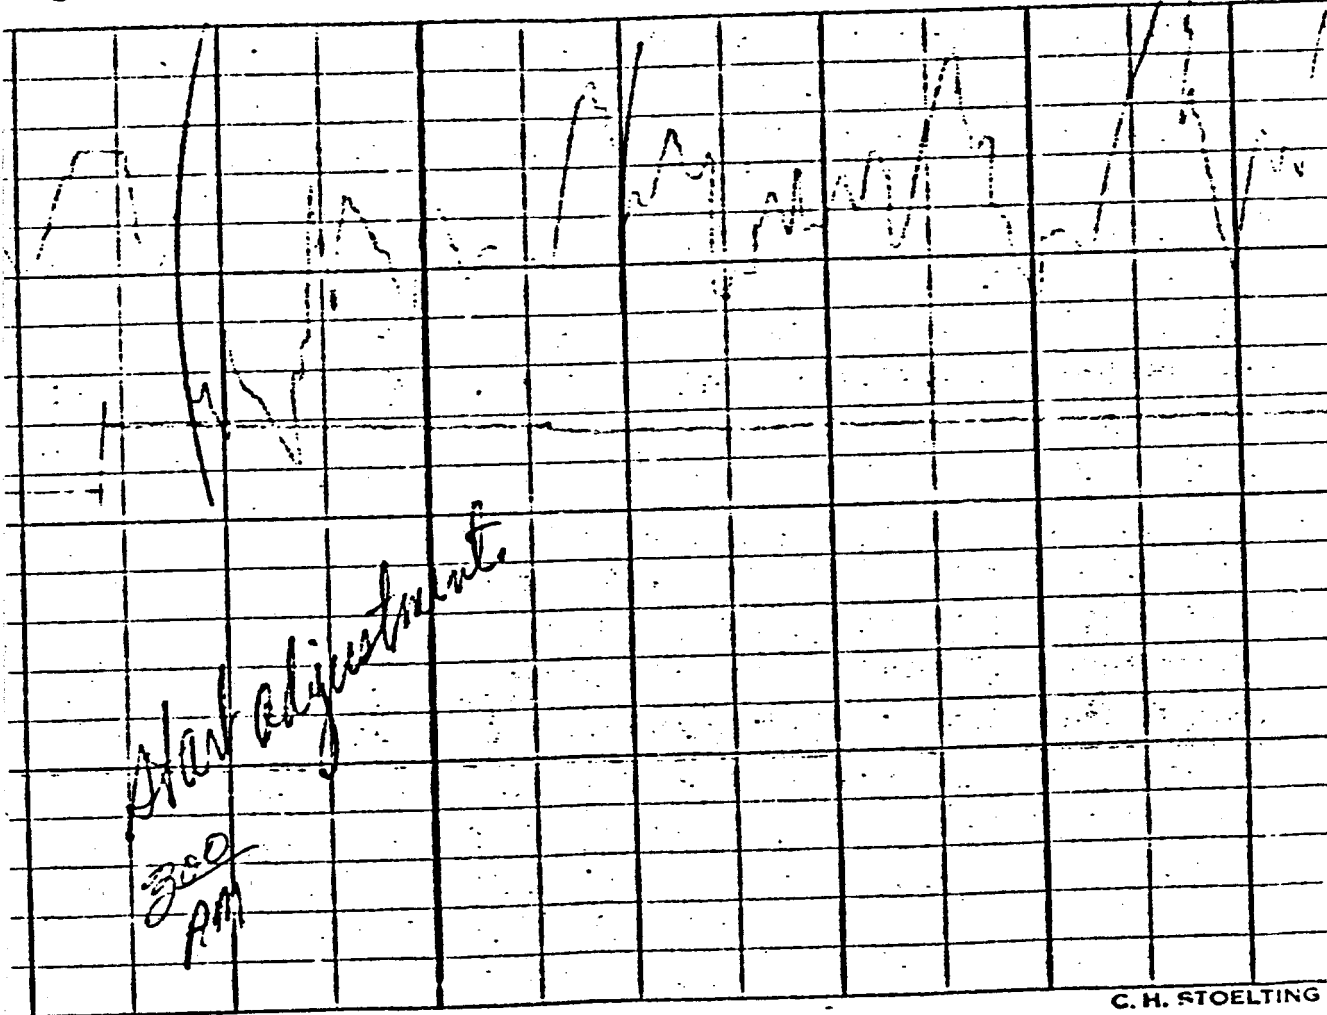

306SR  
SERIES # 11  
857 pm

90  
LA

Herndon Exhibit No. 1

C. H. STIELTING CO

Start adjustment  
3:00 PM

C. H. STOELTING

CO. CHICAGO 24, ILL. U.S.A. CHART NO. 22495B MADE IN U.S.A.

C. H. STOELTING CO. CHICAGO 24.