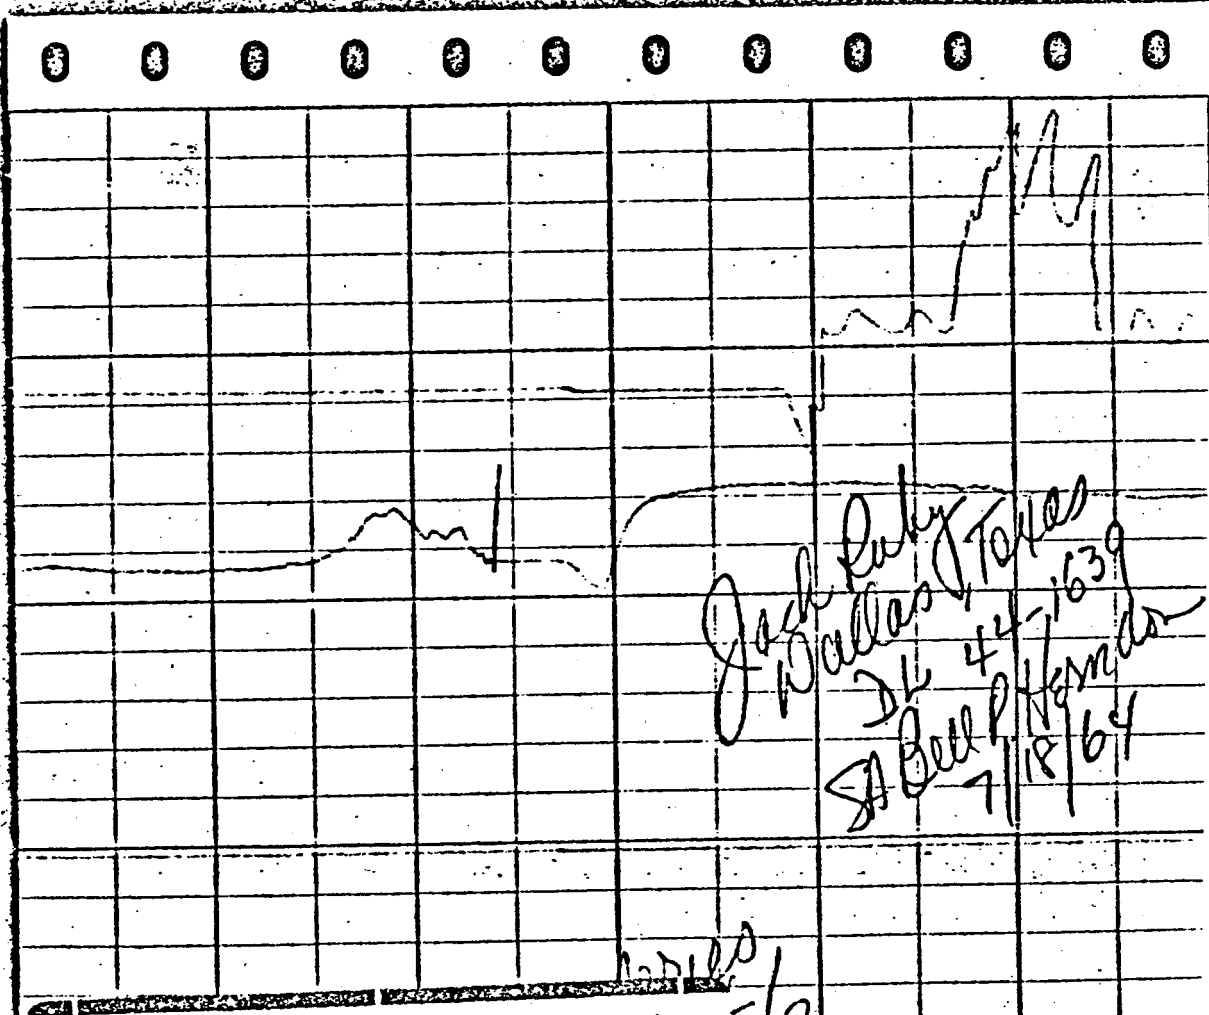

Herndon Exhibit No. 7

C. H. STOELTING CO. CHICAGO 24, ILL. U.