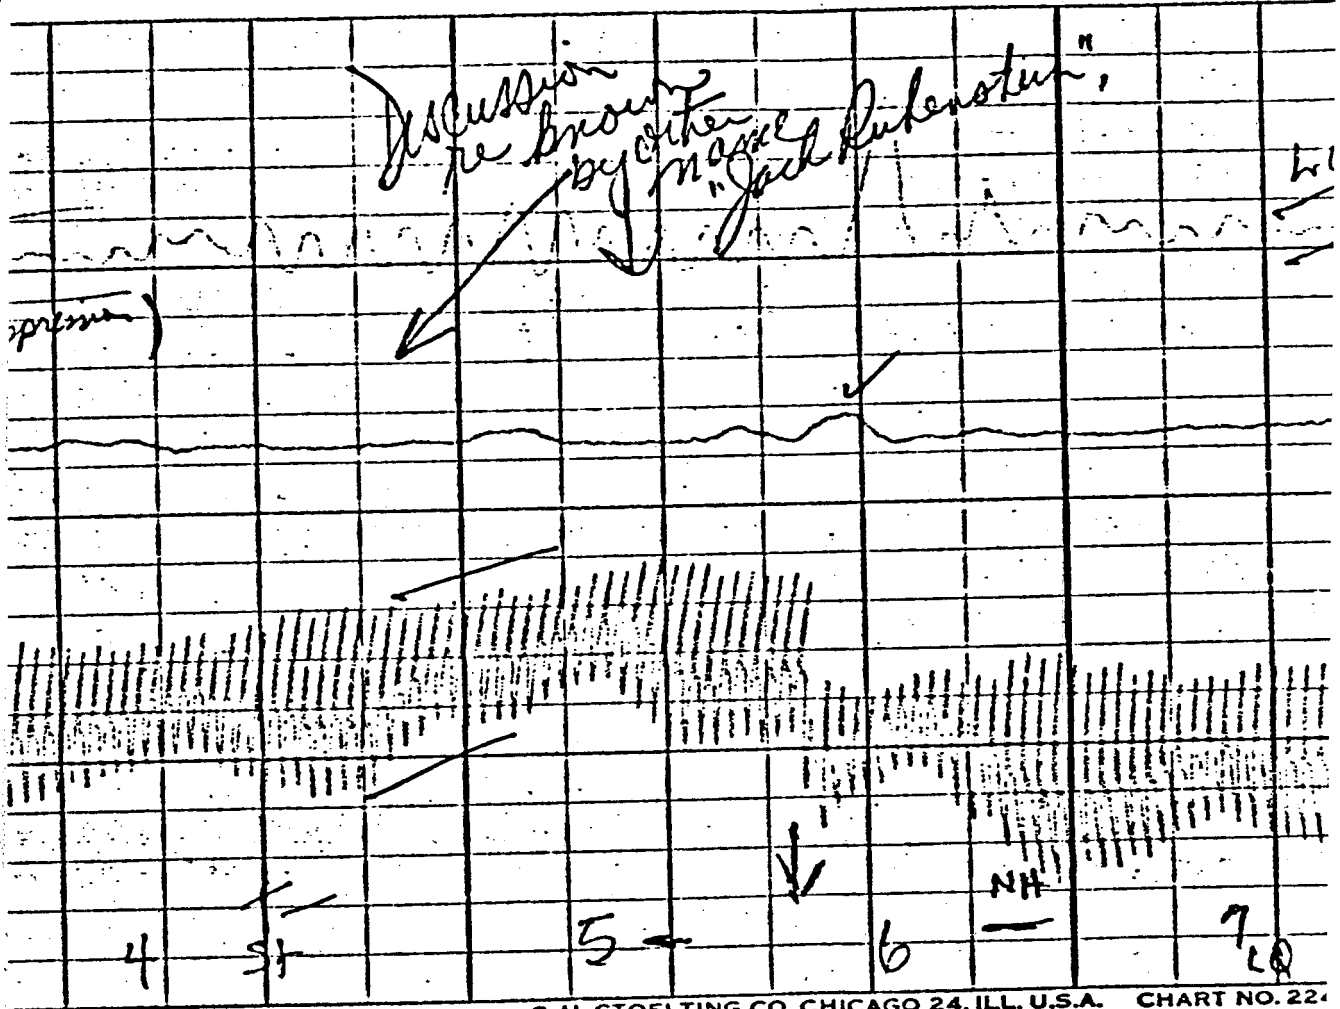

22495B

MADE IN U.S.A.

C. H. STOELTING CO. CHICAGO 24, ILL. U.S.A. CHART NO. 22495B

MADE IN U.S.A.

n

30  
3 Axes  
# II

ART NO. 22495B      MADE IN U.S.A.

NH = Not Head  
 LG = Long Question

Jack  
 Rudy  
 Dr 44-1639  
 84 Bell  
 Waco  
 Texas  
 11/8/64

CHART NO. 22495B

MADE IN U.S.A.

C. H. STOELTING CO. CHICAGO 24, ILL. U.S.A. CHART NO. 224

NO. 22495B

MADE IN U.S.A.

*Amuly #111*  
*55*  
*318*

SO 24, ILL. U.S.A. CHART NO. 22495B MADE IN U.S.A.

54  
 5-  
 6+  
 7-  
 78-84  
 84

ILL. U.S.A. CHART NO. 22495B MADE IN U.S.A.

Herndon Exhibit No. 4

24. ILL. U.S.A. CHART