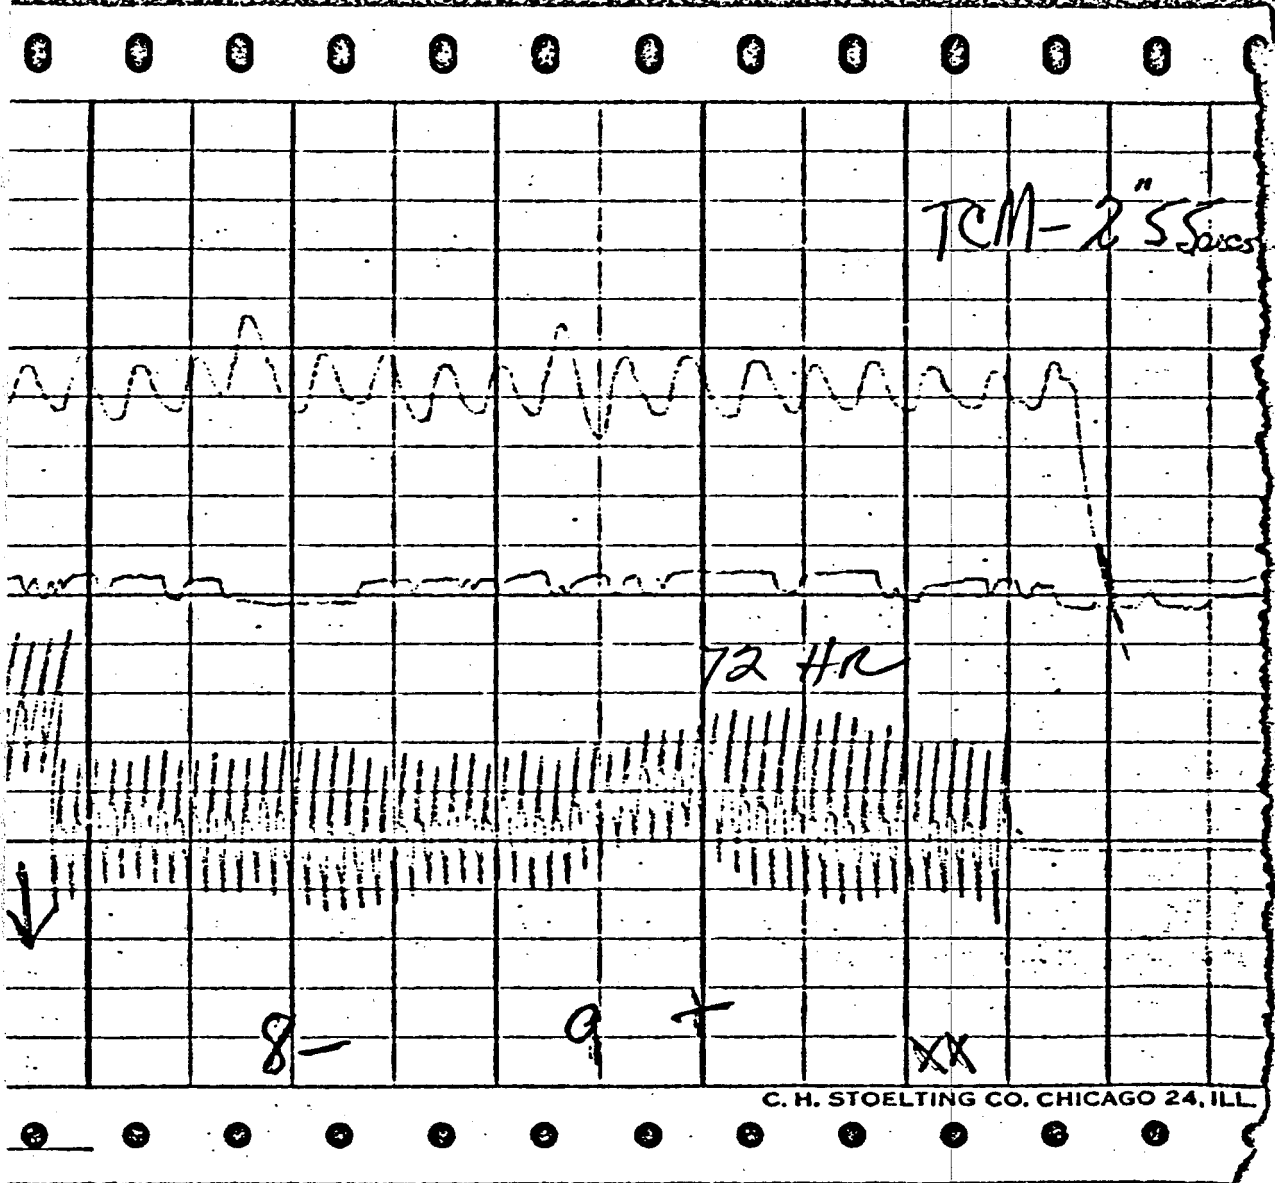

A. CHART NO. 22495B MADE IN U.S.A.

Herndon Exhibit No. 8

J. H. STOELTING CO. CHICAGO 24, ILL. U.S.A. CHART NO. 22495B

MADE IN U.S.A.

*with Poly*

*HR*

*72 HR*

*4+*      *5+*      *6+*      *7+*

TCM-2 5 Secs

72 HR

8-

9 +

XX

C. H. STOELTING CO. CHICAGO 24, ILL.

C. H. STOELTING CO. CH

ELTING CO. CHICAGO 24, ILL. U.S.A. CHART NO. 22495B MADE IN U.S.A.

C. H. STOELTING CO. CHICAGO

CO. CHICAGO 24, ILL. U.S.A. CHART NO. 22495B MADE IN U.S.A.

LL U.S.A. CHART NO. 22495B MADE IN U.S.A.

24, ILL. U.S.A. CHART NO 224950 MADE IN U.S.A.

MF = move foot  
M = moves body