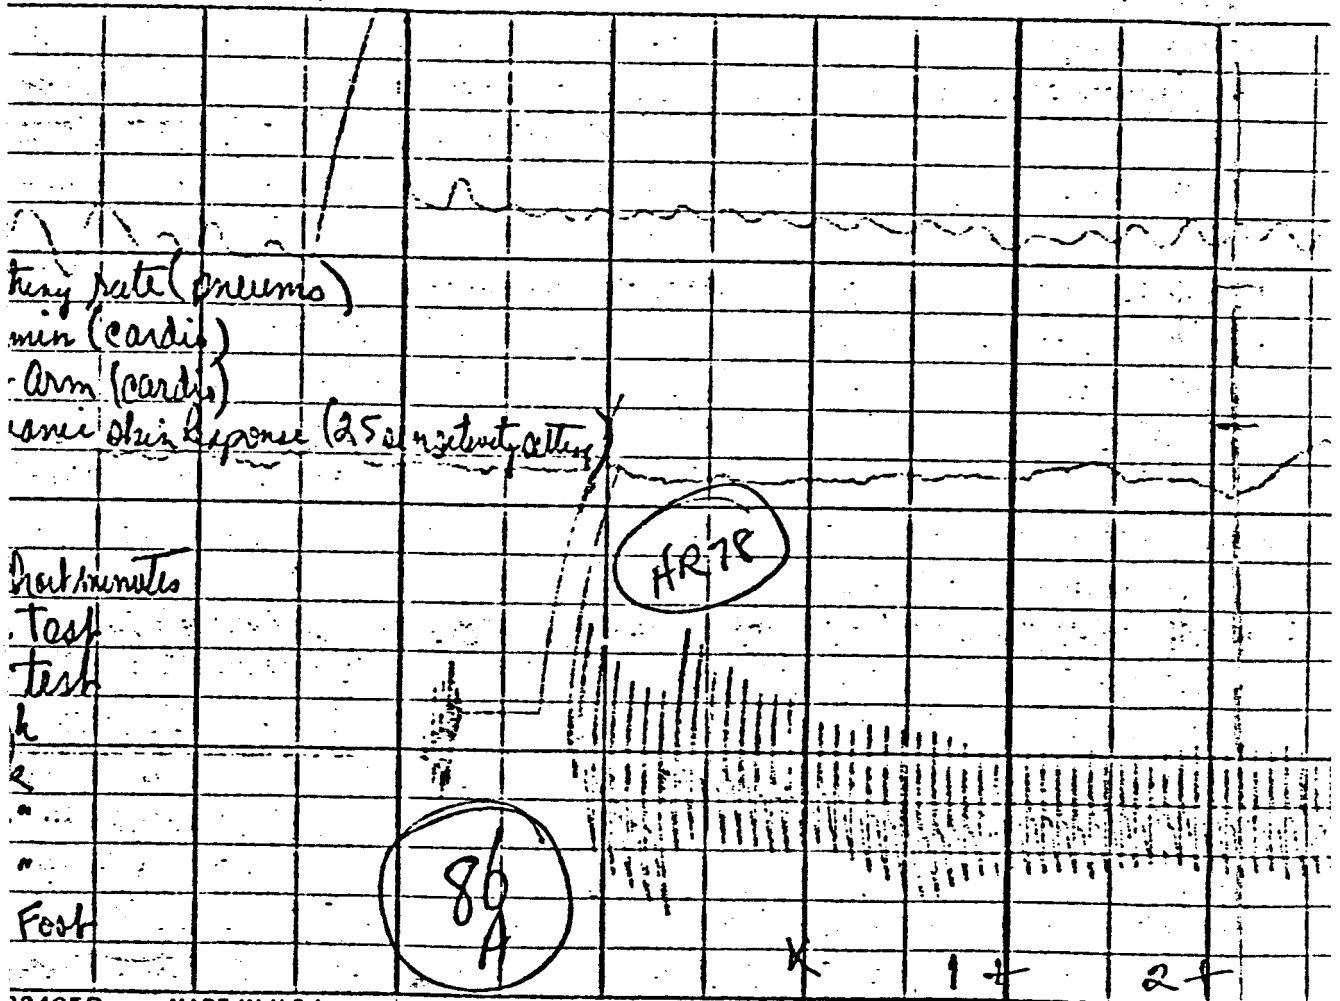

306SR  
SERIES # 11  
857 pm

90  
LA

Herndon Exhibit No. 1

C. H. STIELTING CO

Start adjustment  
3:00 PM

C. H. STOELTING

CO. CHICAGO 24, ILL. U.S.A. CHART NO. 22495B MADE IN U.S.A.

C. H. STOELTING CO. CHICAGO 24.

22495B

MADE IN U.S.A.

C. H. STOELTING CO. CHICAGO 24, ILL. U.S.A. CHART NO. 22495B

MADE IN U.S.A.

n

30  
3 Axes  
# II

ART NO. 22495B      MADE IN U.S.A.

NH = Not Head  
 LG = Long Question