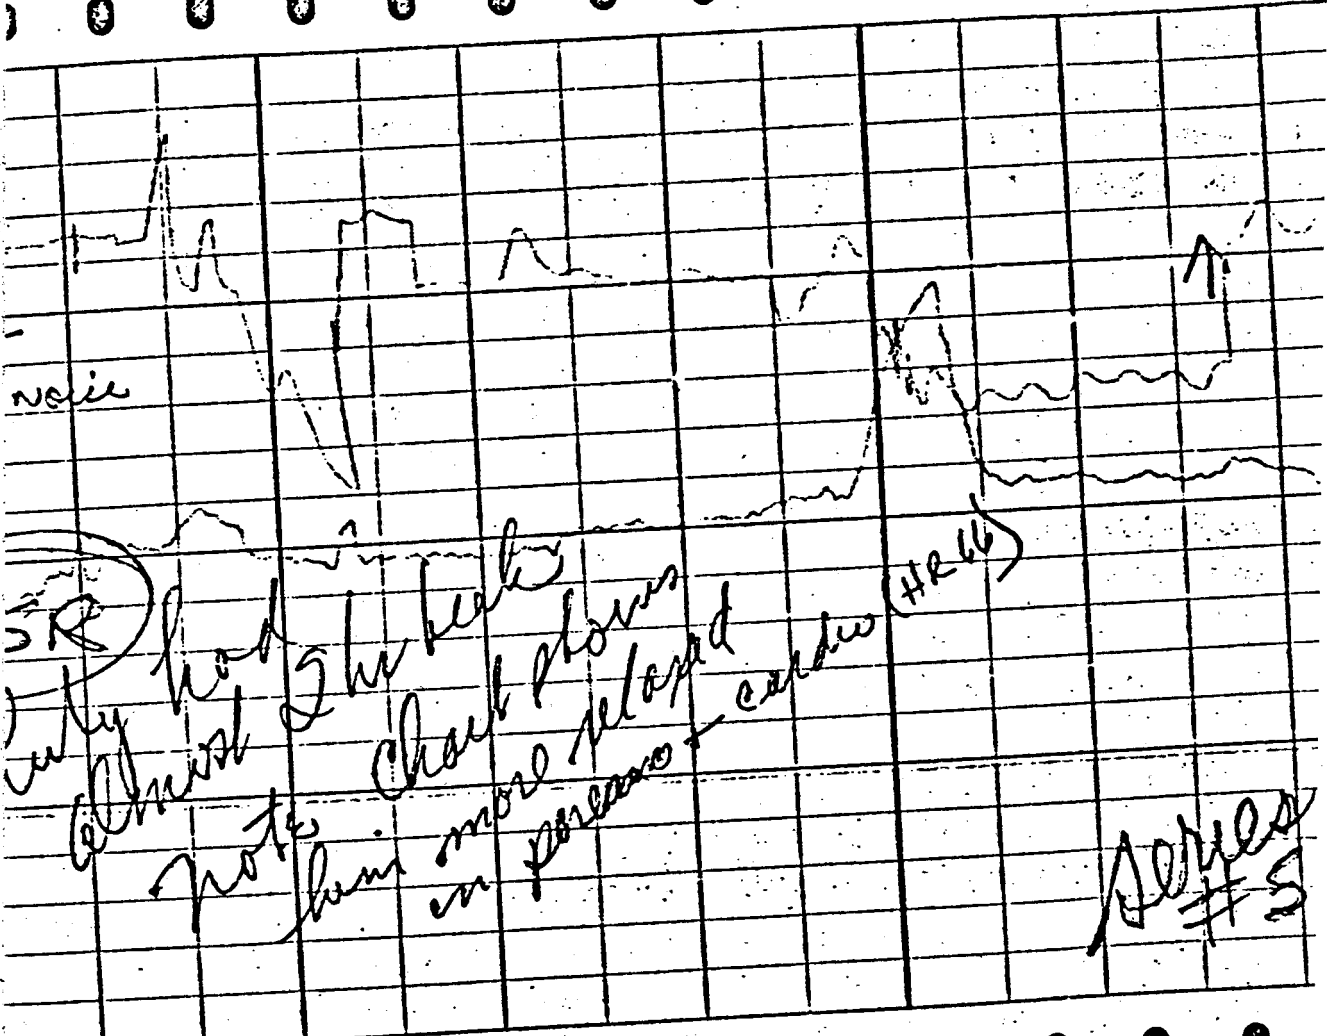

Herndon Exhibit No. 6

A. CHART NO. 22495B MADE IN U.S.A.

Jack Ruby  
44-1639  
Herndon  
Tex  
7/18/67  
Pallas

C. H. STOELTING CO. CHICAGO 24, ILL. U.S.A. CHART NO. 2249

noise

SR  
 why had  
 almost  
 note  
 I've been  
 check shows  
 him more relaxed  
 in person + cardio (HR 66)