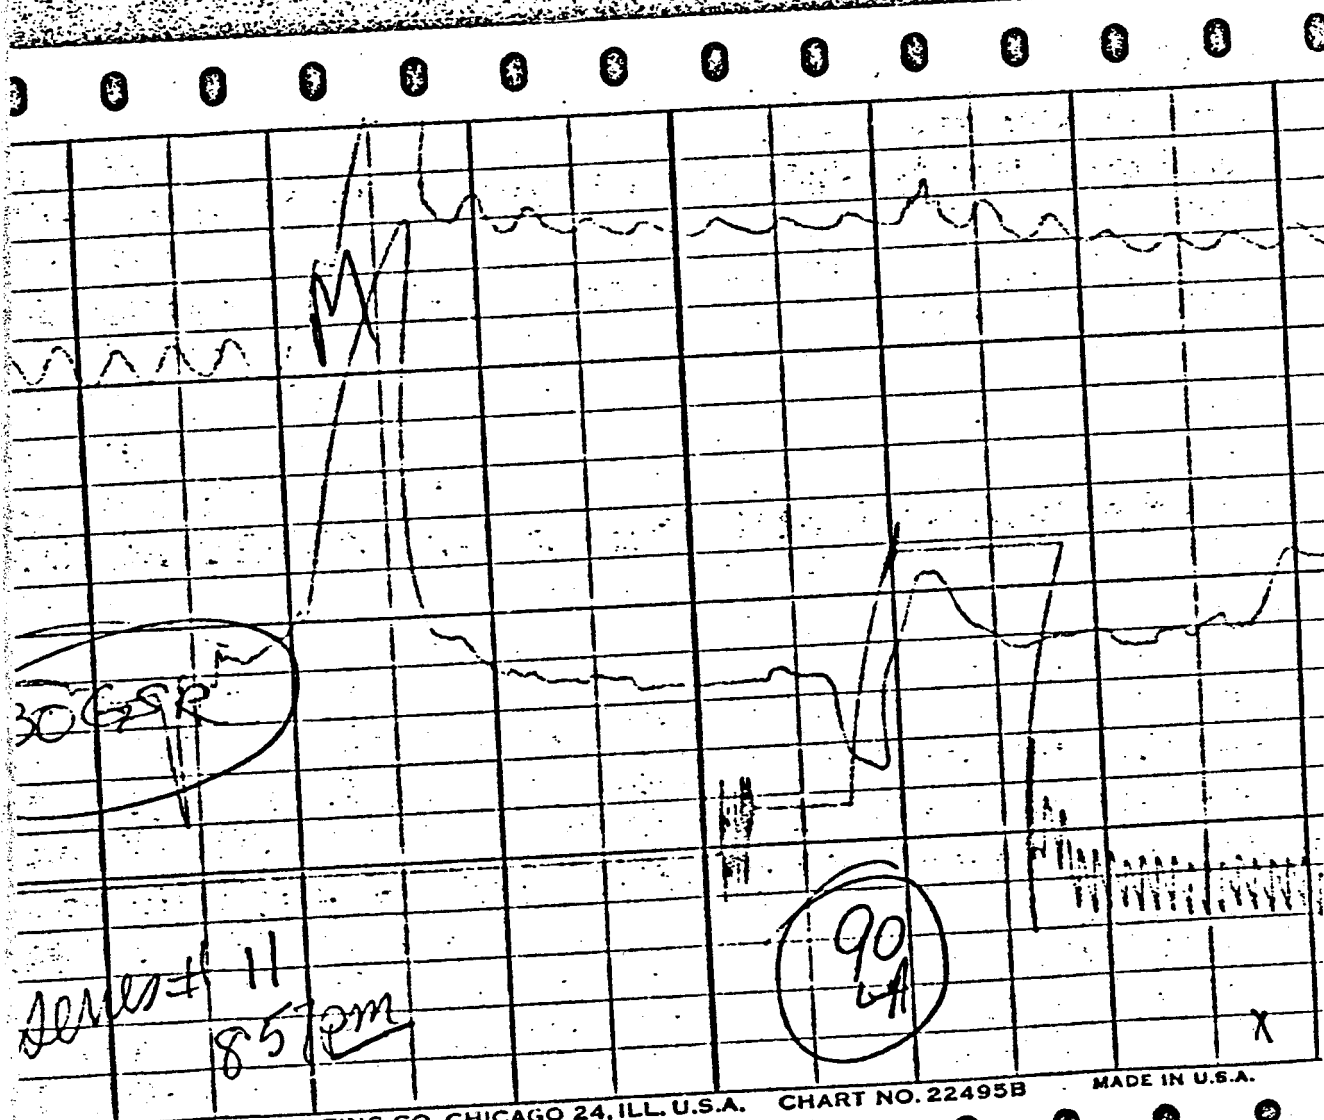

~~check~~

20  
GSR

88  
LA

5

MELTING CO. CHICAGO 24, ILL. U.S.A. CHART NO. 22495B

MADE IN U.S.A.

U.S.A.

AGO 24, ILL. U.S.A. CHART NO. 22495B MADE IN U.S.A.

C. H. STOELTING CO. CHICAGO 24, ILL. U.S.A. C

CHART NO. 22495B MADE IN U.S.A.

C. H. STOELTING CO. CHICAGO 24, ILL. U.S.A. CHART NO. 22495

B

MADE IN U.S.A.

Herndon Exhibit No. 12

C. H. STOELTING CO. CHICAGO 24, ILL. U.S.A. CHART NO. 22495B MADE IN U.S.A.