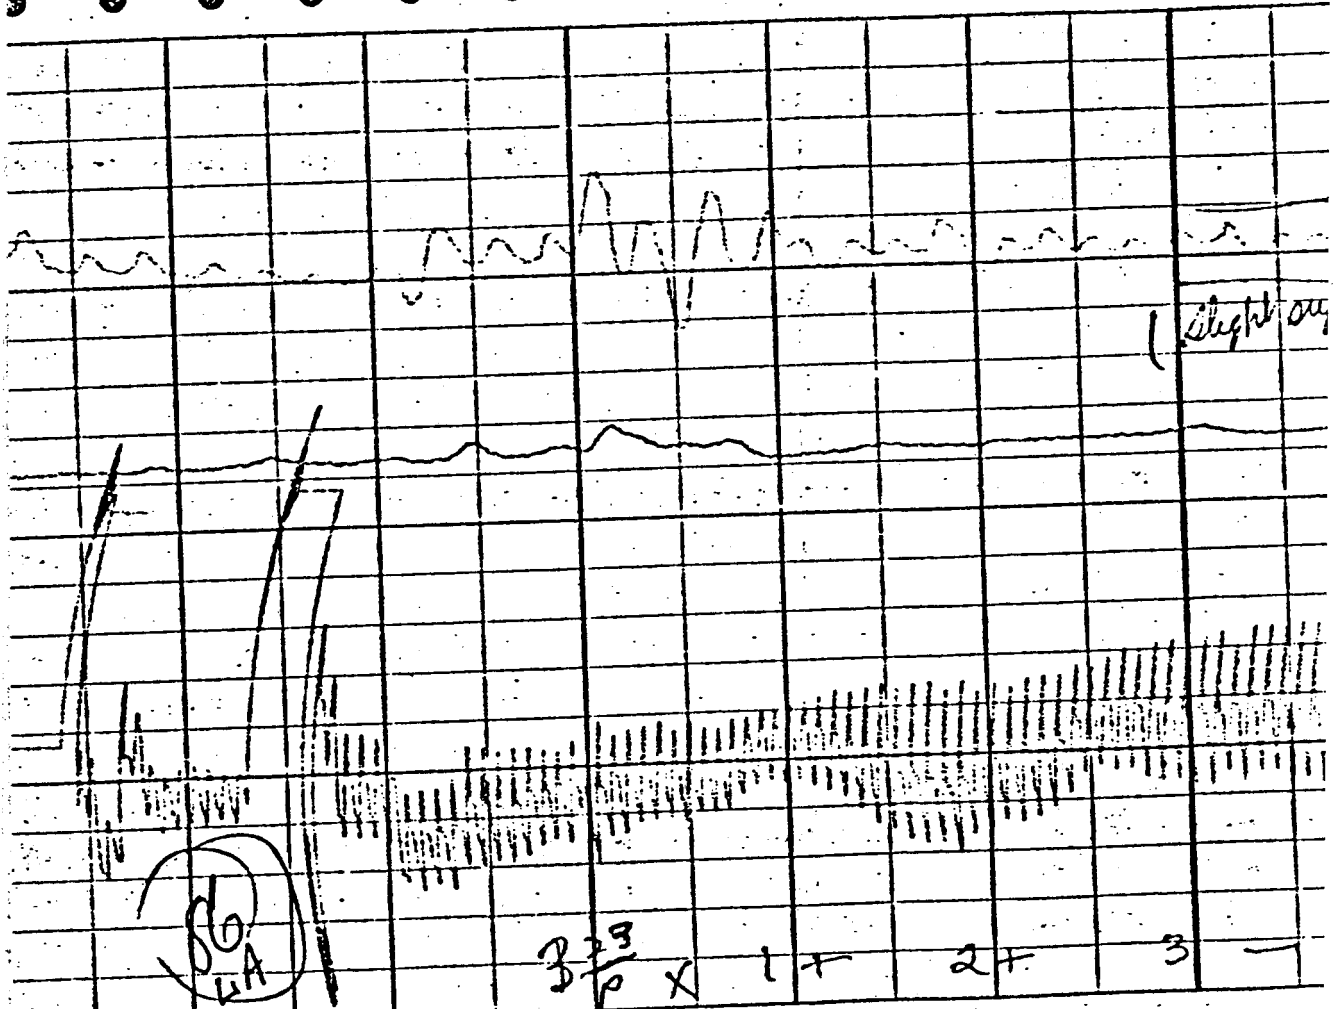

22495B

MADE IN U.S.A.

C. H. STOELTING CO. CHICAGO 24, ILL. U.S.A. CHART NO. 22495B

MADE IN U.S.A.

n

30  
3 Axes  
# II

ART NO. 22495B      MADE IN U.S.A.

NH = Not Head  
 LG = Long Question

Jack  
 Rudy  
 Dr 44-1639  
 84 Bell  
 Waco  
 Texas  
 11/8/64

CHART NO. 22495B

MADE IN U.S.A.

C. H. STOELTING CO. CHICAGO 24, ILL. U.S.A. CHART NO. 224

NO. 22495B

MADE IN U.S.A.

*Amuly #111*  
*55*  
*318*

SO 24, ILL. U.S.A. CHART NO. 22495B MADE IN U.S.A.

54  
 5-  
 6+  
 7-  
 78-84  
 84

ILL. U.S.A. CHART NO. 22495B MADE IN U.S.A.

Herndon Exhibit No. 4

24. ILL. U.S.A. CHART