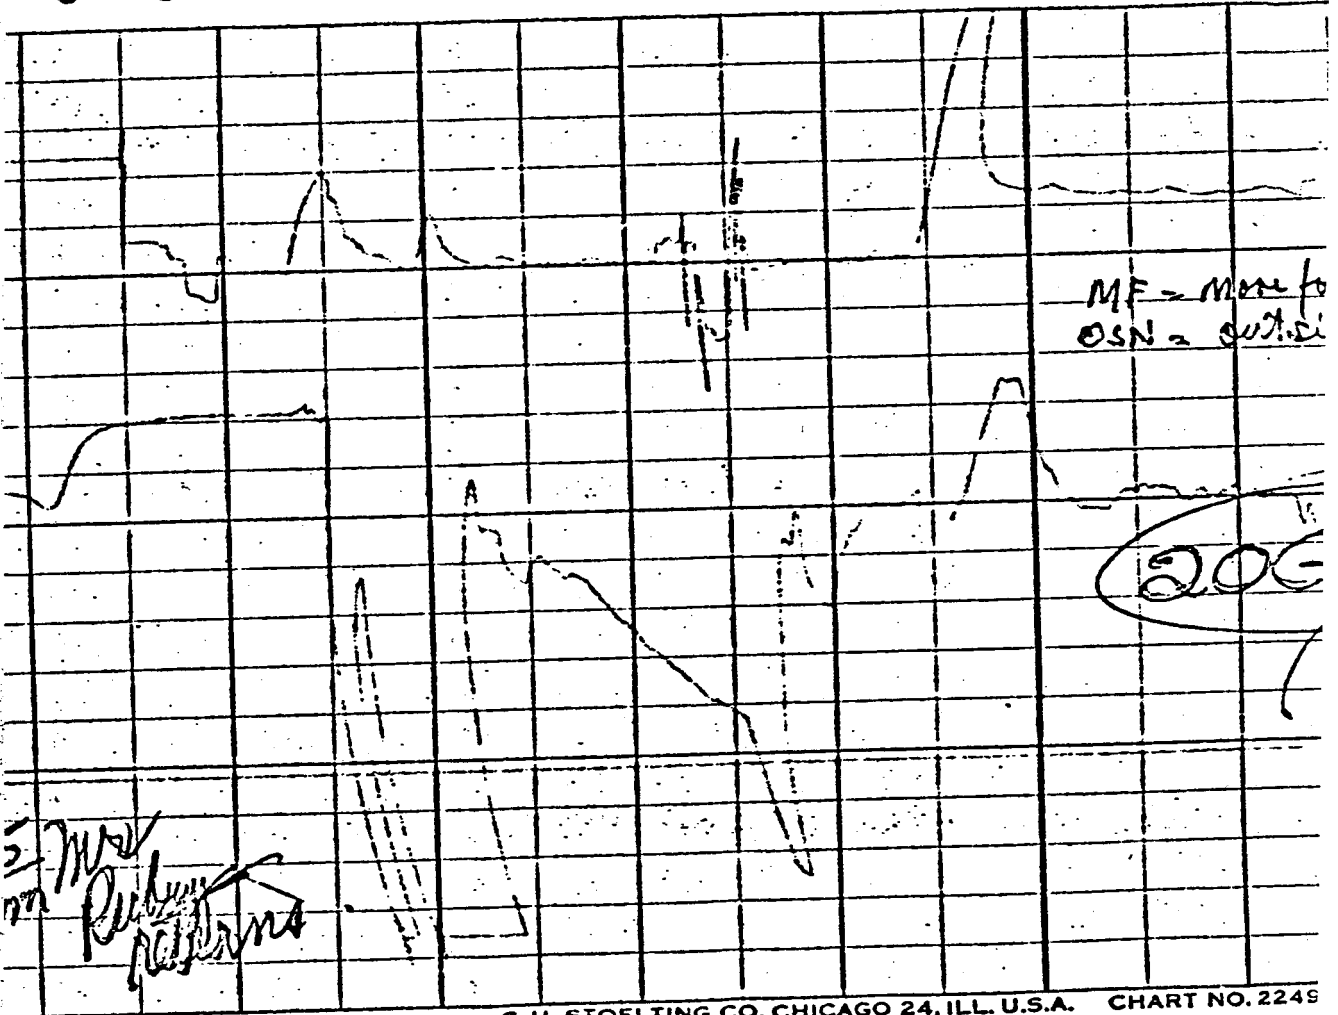

Herndon Exhibit No. 6

A. CHART NO. 22495B MADE IN U.S.A.

Jack Ruby  
44-1639  
Herndon  
Tex  
7/18/67  
Pallas

C. H. STOELTING CO. CHICAGO 24, ILL. U.S.A. CHART NO. 2249

noise

SR  
 why had  
 almost  
 note  
 I've been  
 check shows  
 him more relaxed  
 in person + cardio (HR 66)