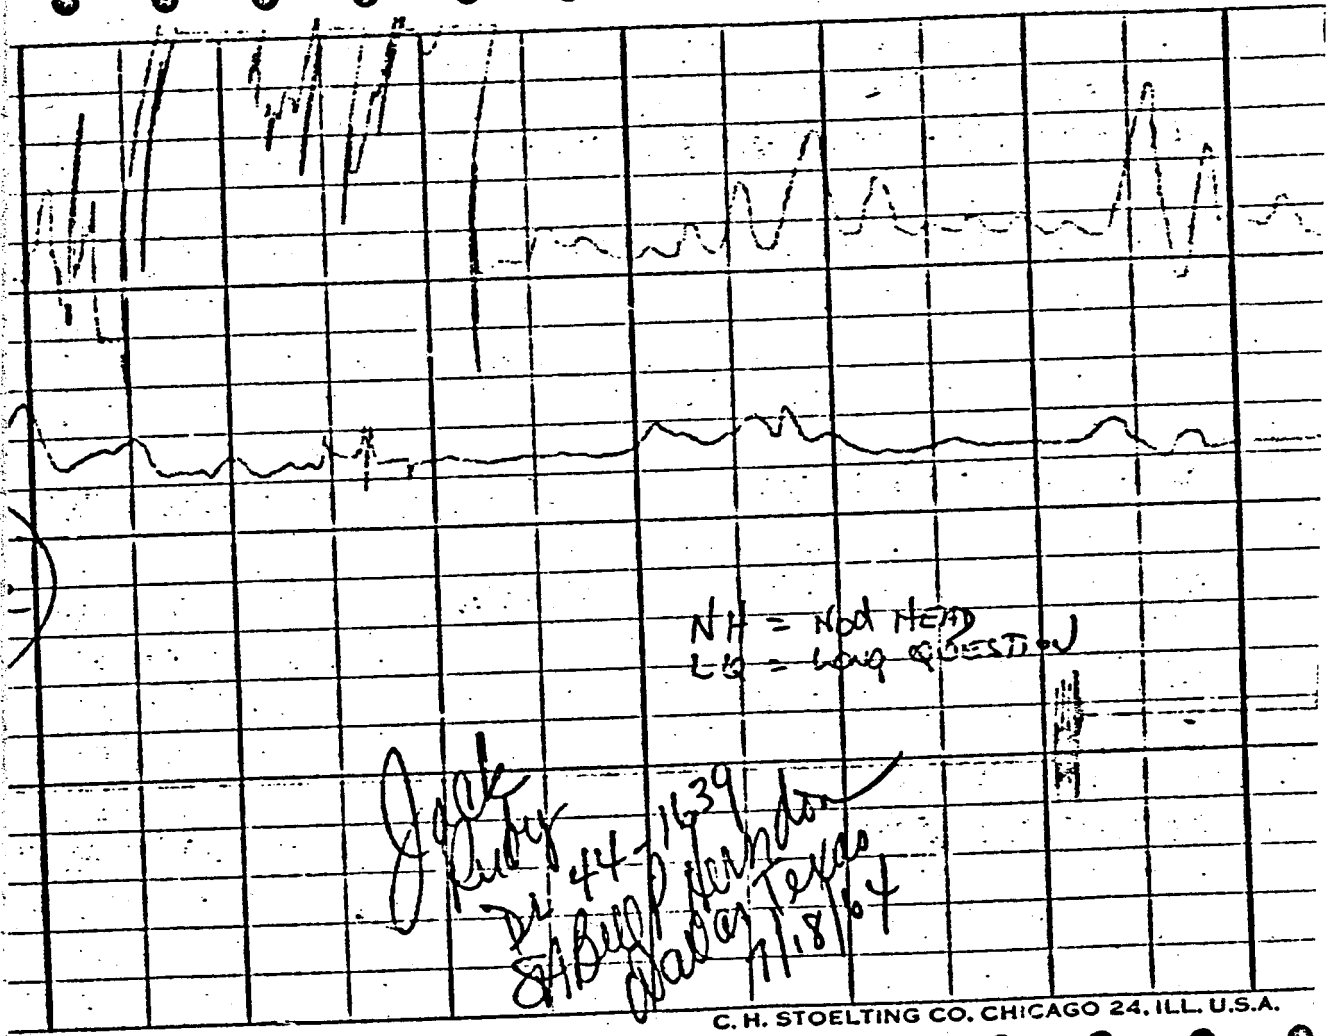

22495B

MADE IN U.S.A.

C. H. STOELTING CO. CHICAGO 24, ILL. U.S.A. CHART NO. 22495B

MADE IN U.S.A.

n

30  
3 Axes  
# II

ART NO. 22495B      MADE IN U.S.A.

NH = Not Head  
 LG = Long Question