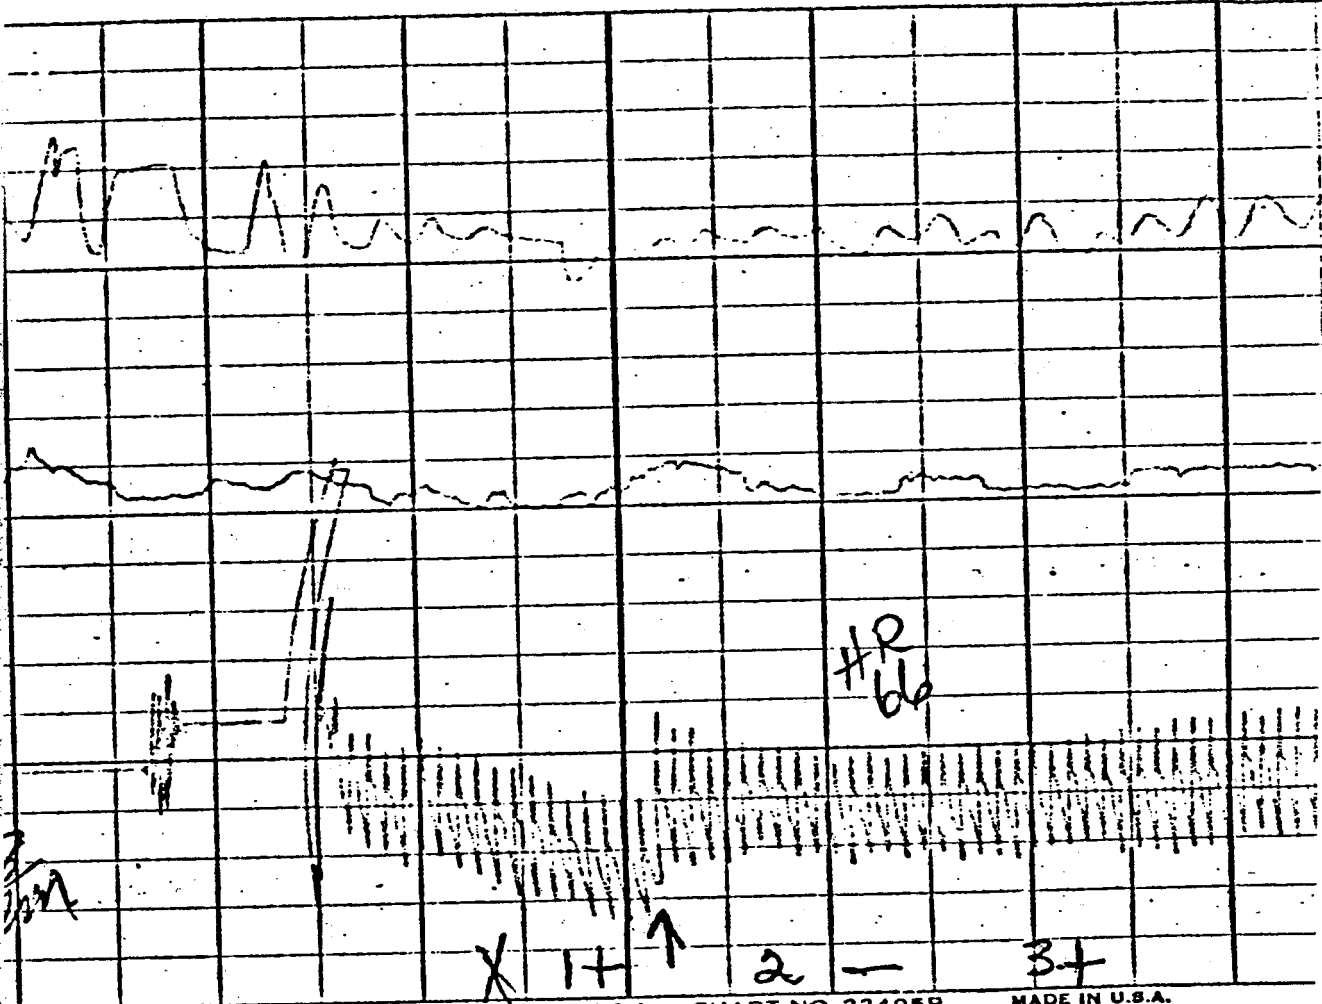

C. H. STOELTING CO. CHICAGO 24, ILL. U.S.A. CHART NO. 22495B MADE IN U.S.A.