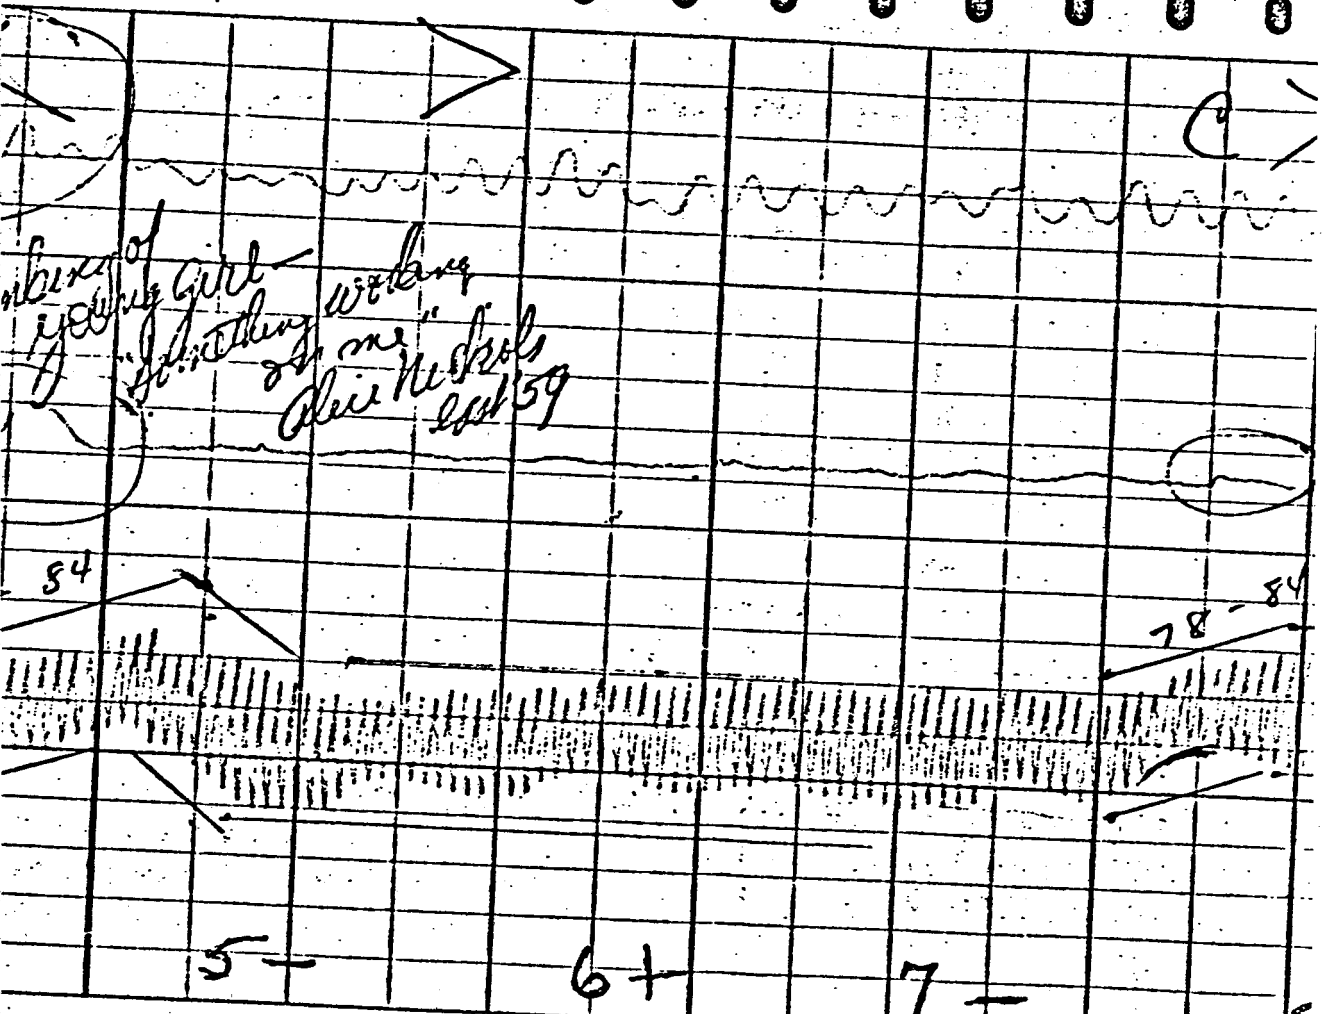

22495B

MADE IN U.S.A.

C. H. STOELTING CO. CHICAGO 24, ILL. U.S.A. CHART NO. 22495B

MADE IN U.S.A.

n

30  
3 Axes  
# II

ART NO. 22495B      MADE IN U.S.A.

NH = Not Head  
 LG = Long Question

Jack  
 Rudy  
 Dr 44-1639  
 84 Bell  
 Waco  
 Texas  
 11/8/64

CHART NO. 22495B

MADE IN U.S.A.

C. H. STOELTING CO. CHICAGO 24, ILL. U.S.A. CHART NO. 224

NO. 22495B

MADE IN U.S.A.

*Amuly #111*  
*55*  
*318*

SO 24, ILL. U.S.A. CHART NO. 22495B MADE IN U.S.A.

54  
 5-  
 6+  
 7-  
 78-84  
 84

ILL. U.S.A. CHART NO. 22495B MADE IN U.S.A.

Herndon Exhibit No. 4

24. ILL. U.S.A. CHART