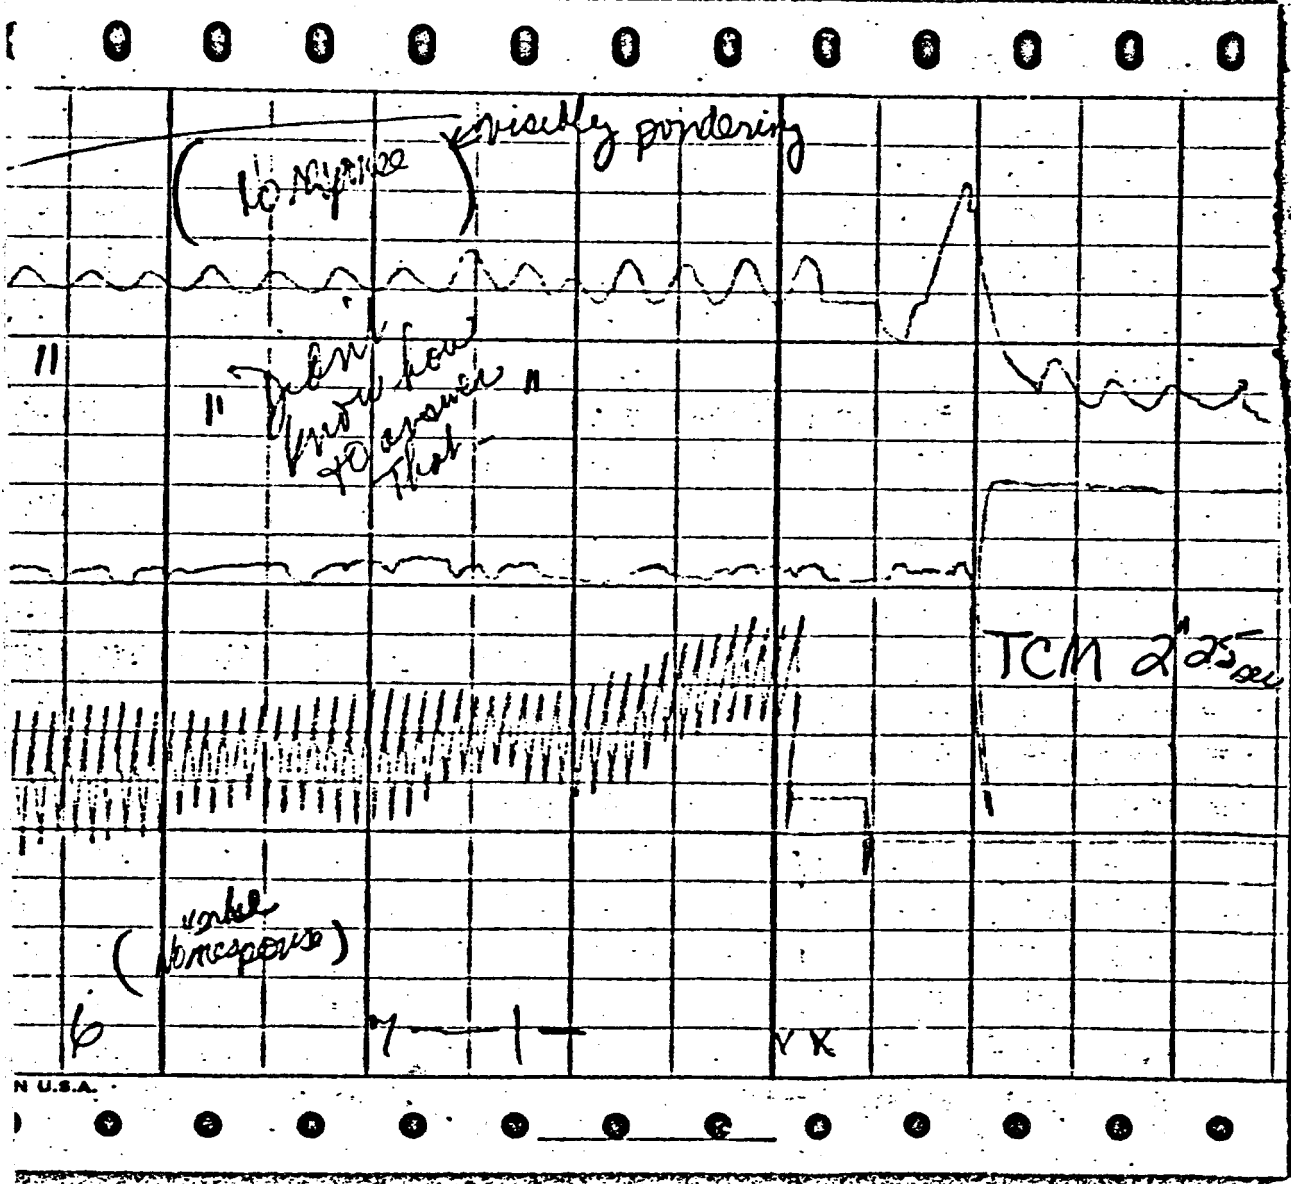

~~check~~

20  
GSR

88  
LA

5

MELTING CO. CHICAGO 24, ILL. U.S.A. CHART NO. 22495B

MADE IN U.S.A.

U.S.A.

AGO 24, ILL. U.S.A. CHART NO. 22495B MADE IN U.S.A.

C. H. STOELTING CO. CHICAGO 24, ILL. U.S.A. C

CHART NO. 22495B MADE IN U.S.A.

C. H. STOELTING CO. CHICAGO 24, ILL. U.S.A. CHART NO. 22495

B

MADE IN U.S.A.

Herndon Exhibit No. 12

C. H. STOELTING CO. CHICAGO 24, ILL. U.S.A. CHART NO. 22495B MADE IN U.S.A.