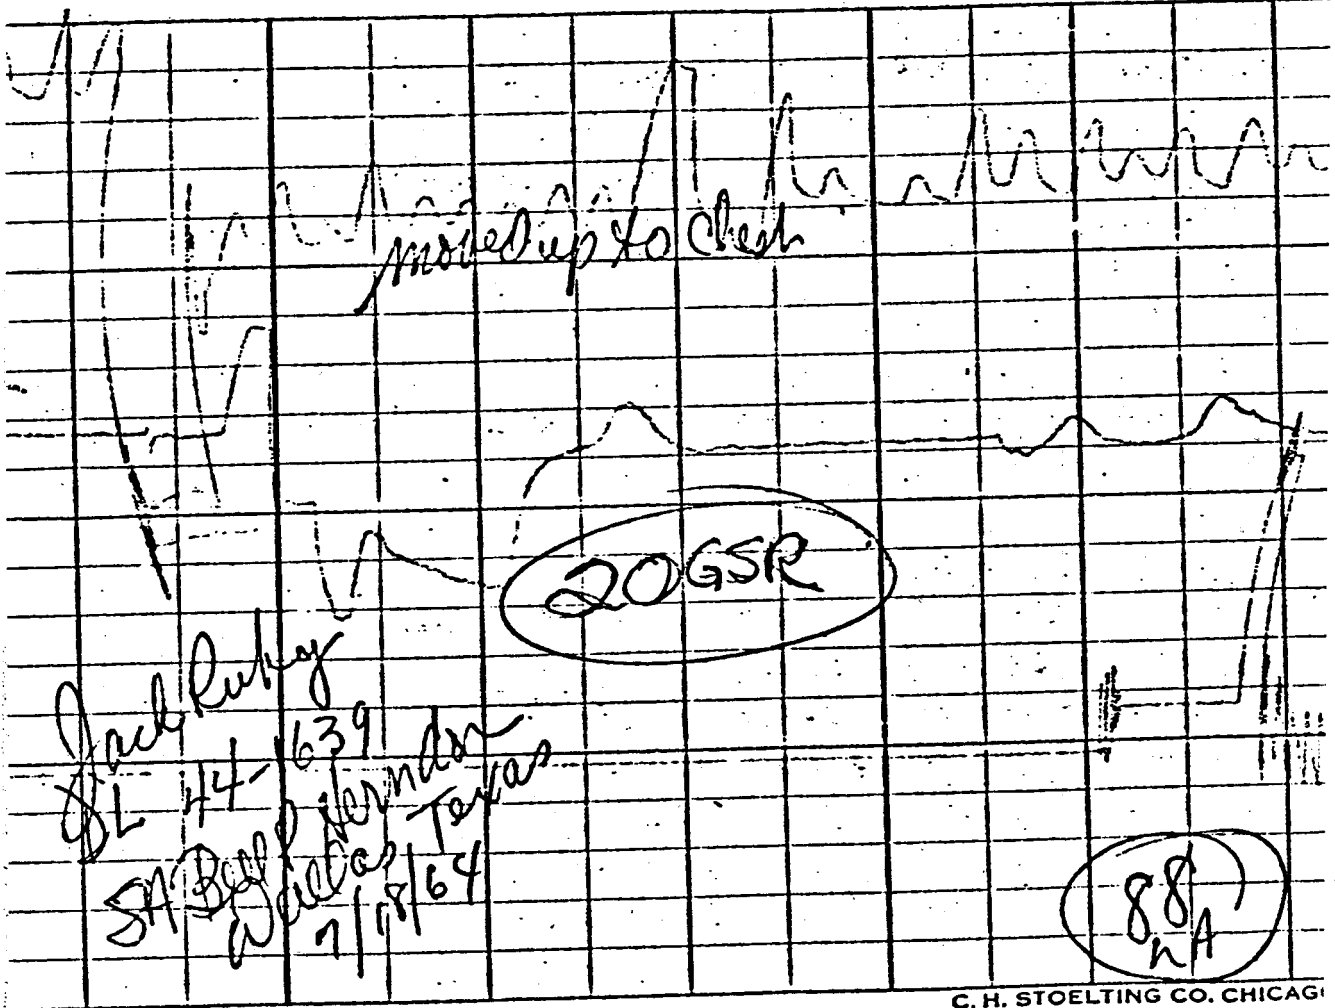

22495B

MADE IN U.S.A.

C. H. STOELTING CO. CHICAGO 24, ILL. U.S.A. CHART NO. 22495B

MADE IN U.S.A.

n

30  
3 Axes  
# II

ART NO. 22495B      MADE IN U.S.A.

NH = Not Head  
 LG = Long Question

Jack  
 Rudy  
 Dr 44-1639  
 84 Bell  
 Waco  
 Texas  
 11/8/64

CHART NO. 22495B

MADE IN U.S.A.

C. H. STOELTING CO. CHICAGO 24, ILL. U.S.A. CHART NO. 224

NO. 22495B

MADE IN U.S.A.

*Amuly #111*  
*55*  
*318*

SO 24, ILL. U.S.A. CHART NO. 22495B MADE IN U.S.A.

54  
 5-  
 6+  
 7-  
 78-84  
 84

ILL. U.S.A. CHART NO. 22495B MADE IN U.S.A.

Herndon Exhibit No. 4

24. ILL. U.S.A. CHART