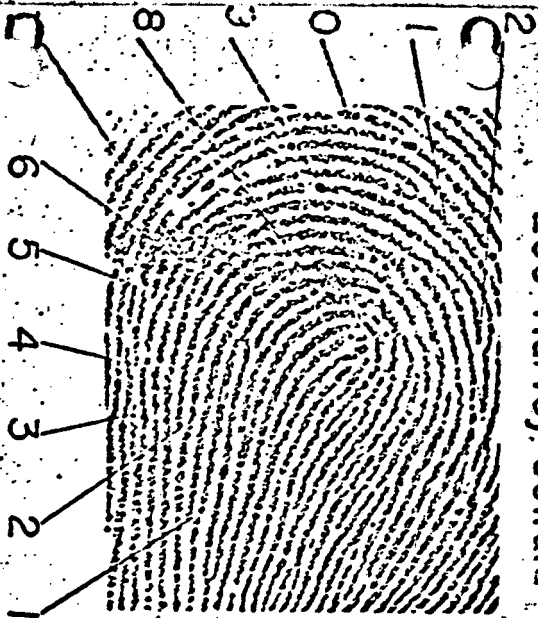

inked right palm print
Lee Harvey Oswald

latent palm print on lift
"off underside gun barrell near end of foregrip"