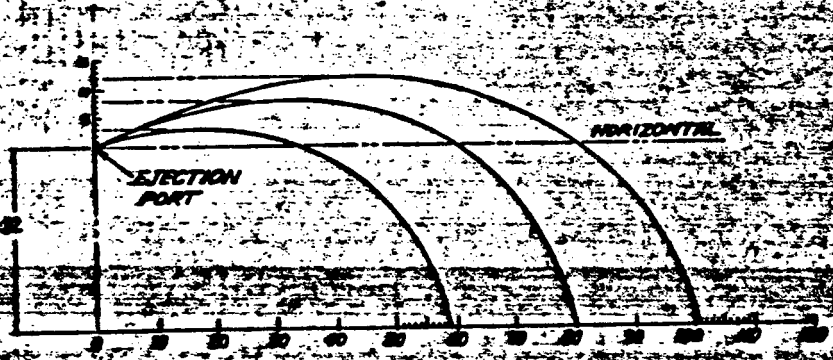

**EJECTION PATTERN FOR 6.5^{MM} RIFLE
(PROFILE)**

SCALE 35" = 1"

MUZZLE DEPRESSED 45°

MUZZLE HORIZONTAL

Commission Exhibit No. 547