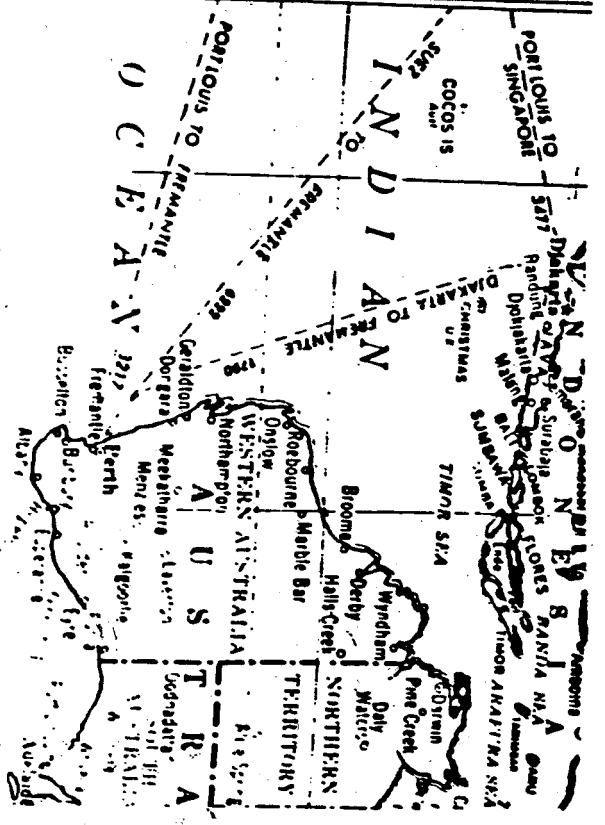

100

60°

40°

20°

CAPITON TO METICUM 427

**COLORPRINT  
GENERAL MAP  
ON MERCATOR'S PROJECTION**

Featuring A. P. 1000 1000 1000

Cities and Showings

Distances Between Ports

Scale of Miles at Foot

MAP NO. 9155

American Map Co. Inc.  
New York, N. Y.