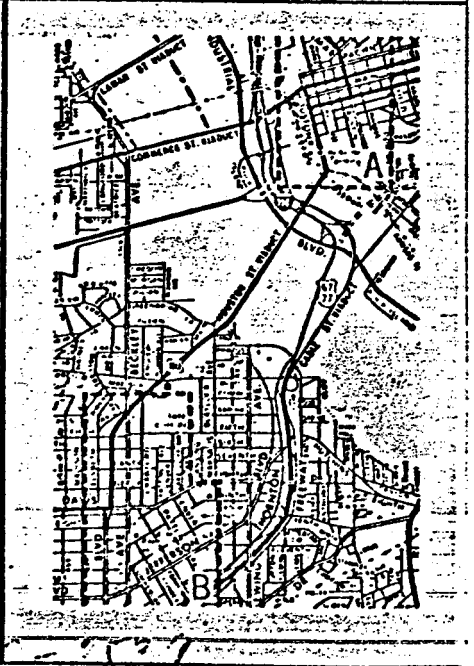

# WHEREABOUTS OF LEE HARVEY OSWALD

between  
12:30 P.M. and 2:00 P.M.  
November 22, 1963

*Preliminary Chart*