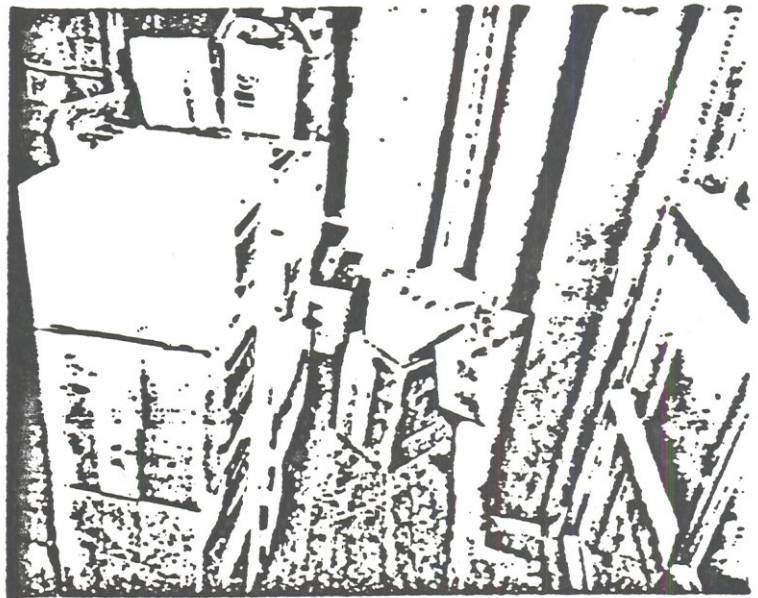

6th Floor
411 Elm

RECONSTRUCTED

THIS PICTURE WAS RECONSTRUCTED BY	
BUREAU OF INVESTIGATION	
POLICE DEPARTMENT	
DALLAS TEXAS	
CASE	John F. Kennedy
BY	R.L.S.
DATE	11-25-63

This picture was reconstructed with palm print on box. The Paper that was used to carry the gun was found to the right of the box in the upper right hand corner of the picture