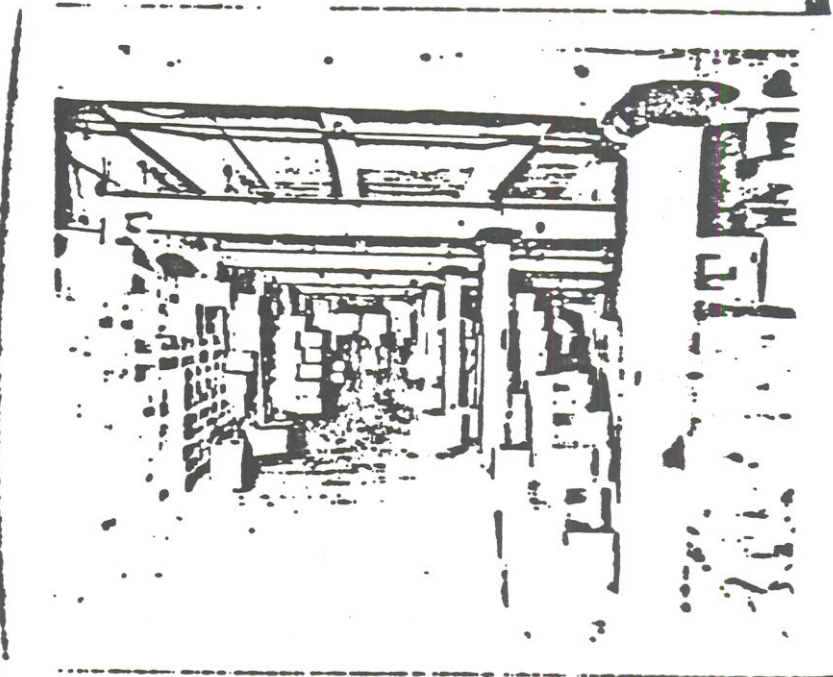

6th FLOOR

411 Elm -----

THIS PHOTOGRAPH MADE AND DEVELOPED BY
BUREAU OF IDENTIFICATION
POLICE DEPARTMENT
DALLAS TEXAS
CASE John F. Kennedy
BY R.L.S.
DATE 12-22-63

From North to south of the building second aisle towards window
in corner where the shots were fired from.

6th FLOOR
411 Elm ...

THIS PHOTOGRAPH WAS DEVELOPED BY
BUREAU OF IDENTIFICATION
POLICE DEPARTMENT
DALLAS TEXAS
CASE John F. Kennedy
BY R.L.B.
DATE 11-22-63

Picture taken from the rear of the building looking towards
the window where shots were fired.