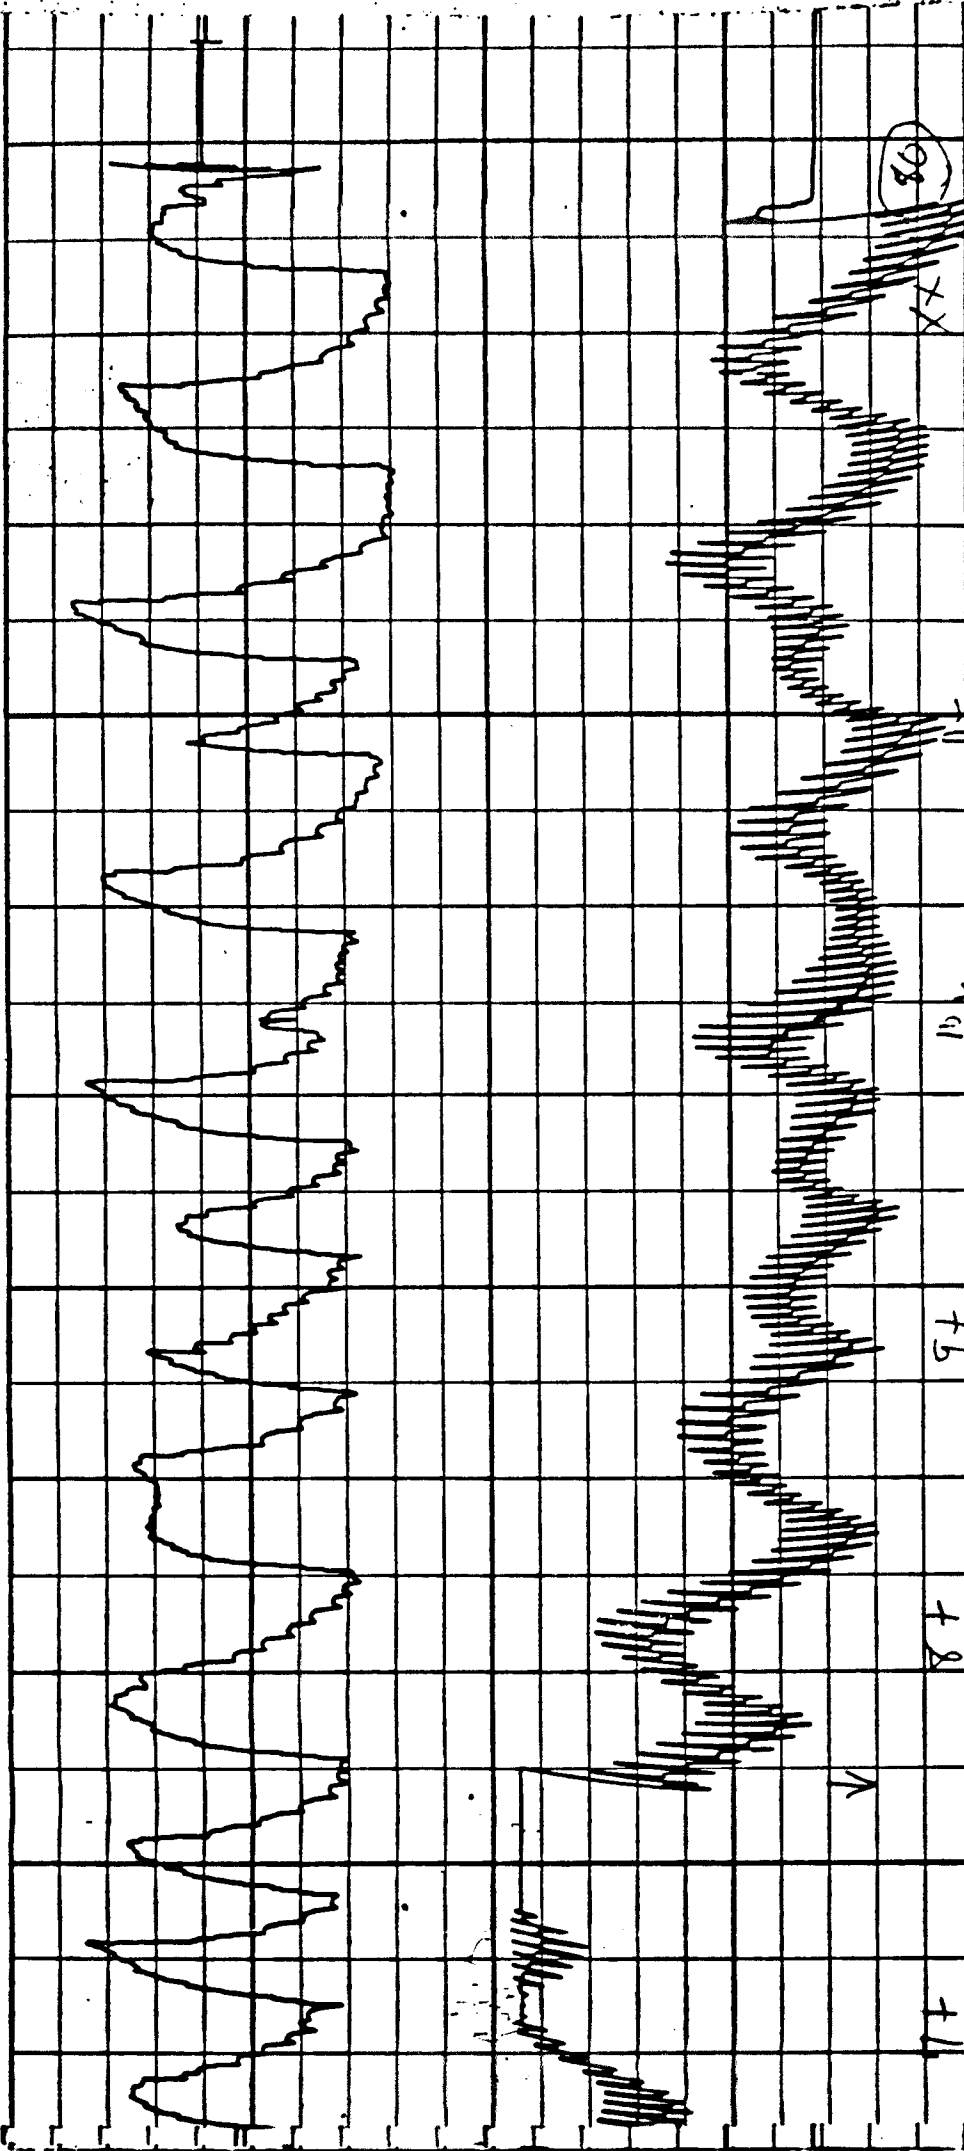

AR 44-1639

James Eugene Fitzgerald

11-30-62

Weldon, Fla

SA C. Roy Hill

SA Robert S. Martin

SA R. E. Ruffert

ILL. U.S.A. CHART NO. 124111 MADE IN U.S.A. C. E. STOLTING CO. CHICAGO

LY HR MORE FEET

Series 2

APR

X

C. H. 81

MADE IN U.S.A.

CHART NO. 22495B

CHICAGO 24, ILL. U.S.A.