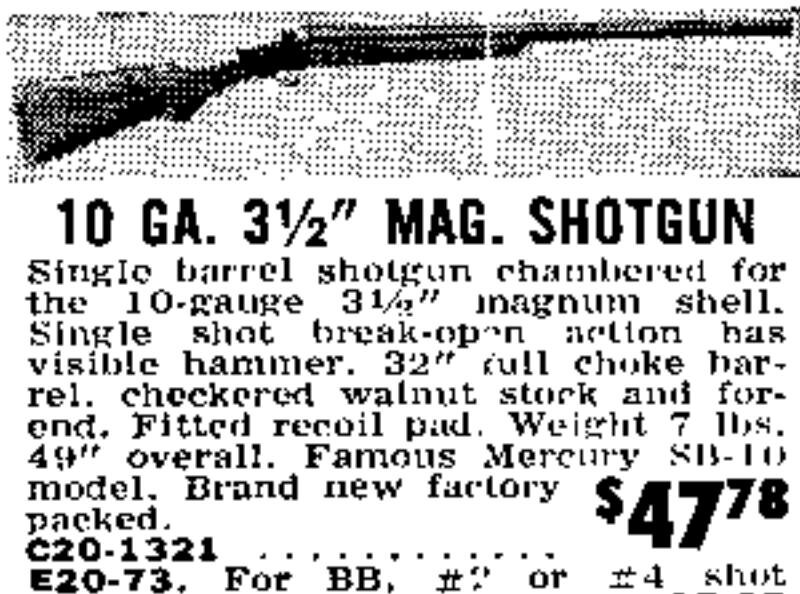

.22 MOSSBERG REPEATER

10 GA. 3 1/2" MAG. SHOTGUN

Single barrel shotgun chambered for the 10-gauge 3 1/2" magnum shell. Single shot break-open action has visible hammer. 32" full choke barrel, checkered walnut stock and fore-end. Fitted recoil pad. Weight 7 lbs. 4 1/2" overall. Famous Mercury S&L model. Brand new factory packed.

C20-1321 . . . $477.8

E20-73. For BB, #2 or #4 shot shells. State choice. Box of 25. $7.25