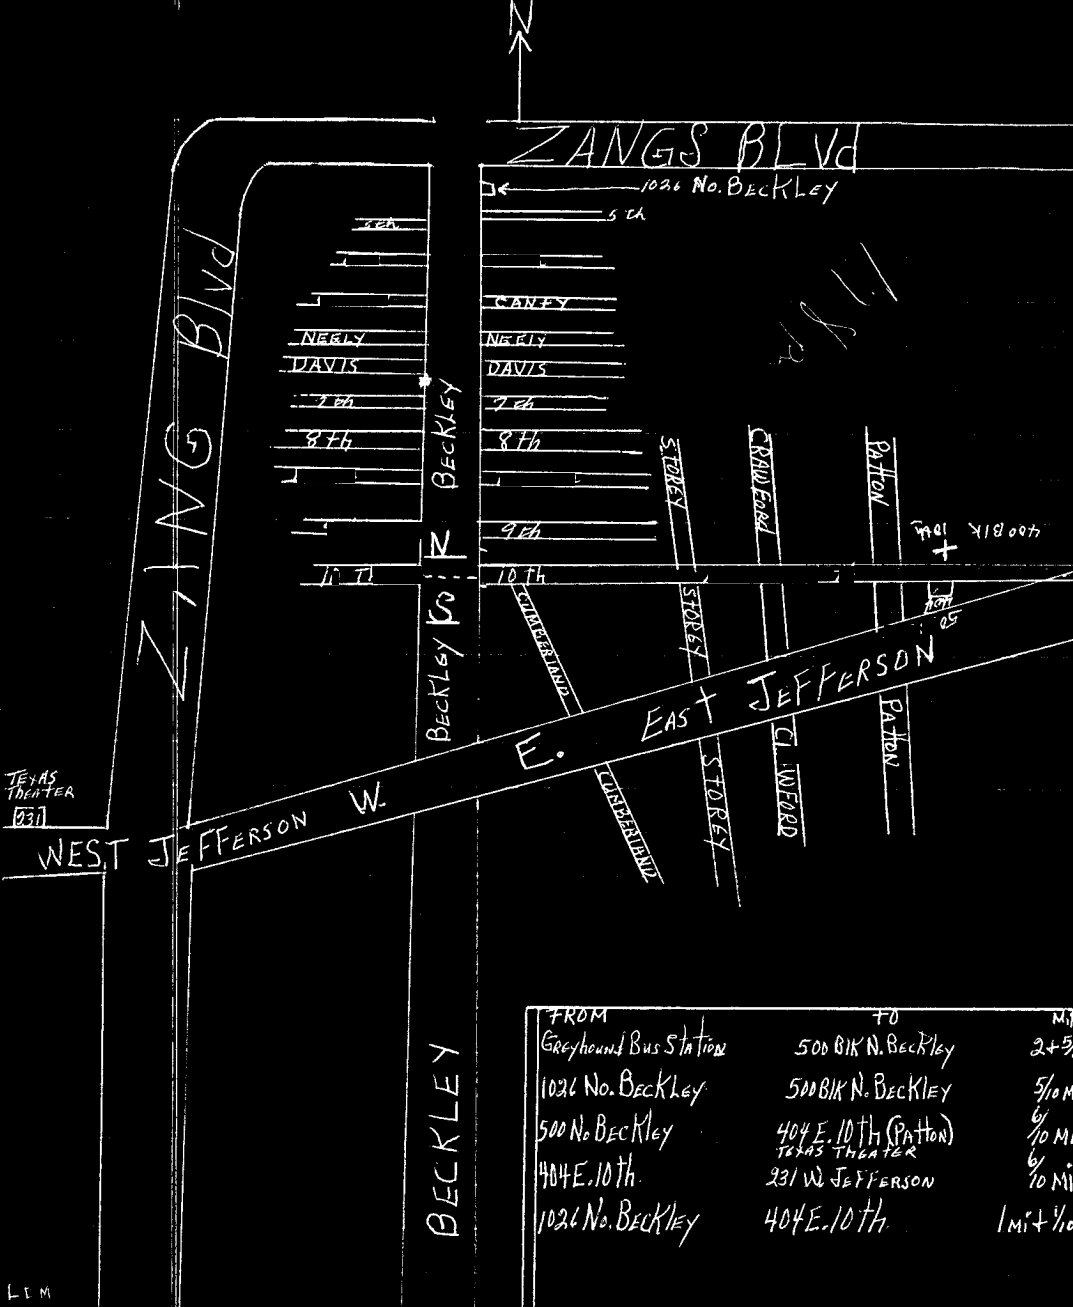

TEXAS
THEATER
237

FROM	TO	M.F.
Greyhound Bus Station	500 BIK N. BECKLEY	2 + 5/10
1026 No. Beckley	500 BIK N. BECKLEY	5/10 Mi
500 No. Beckley	404 E. 10th (PATTON) TEXAS THEATER	6/10 Mi
404 E. 10th	231 W JEFFERSON	6/10 Mi
1026 No. Beckley	404 E. 10th	1 Mi + 1/10