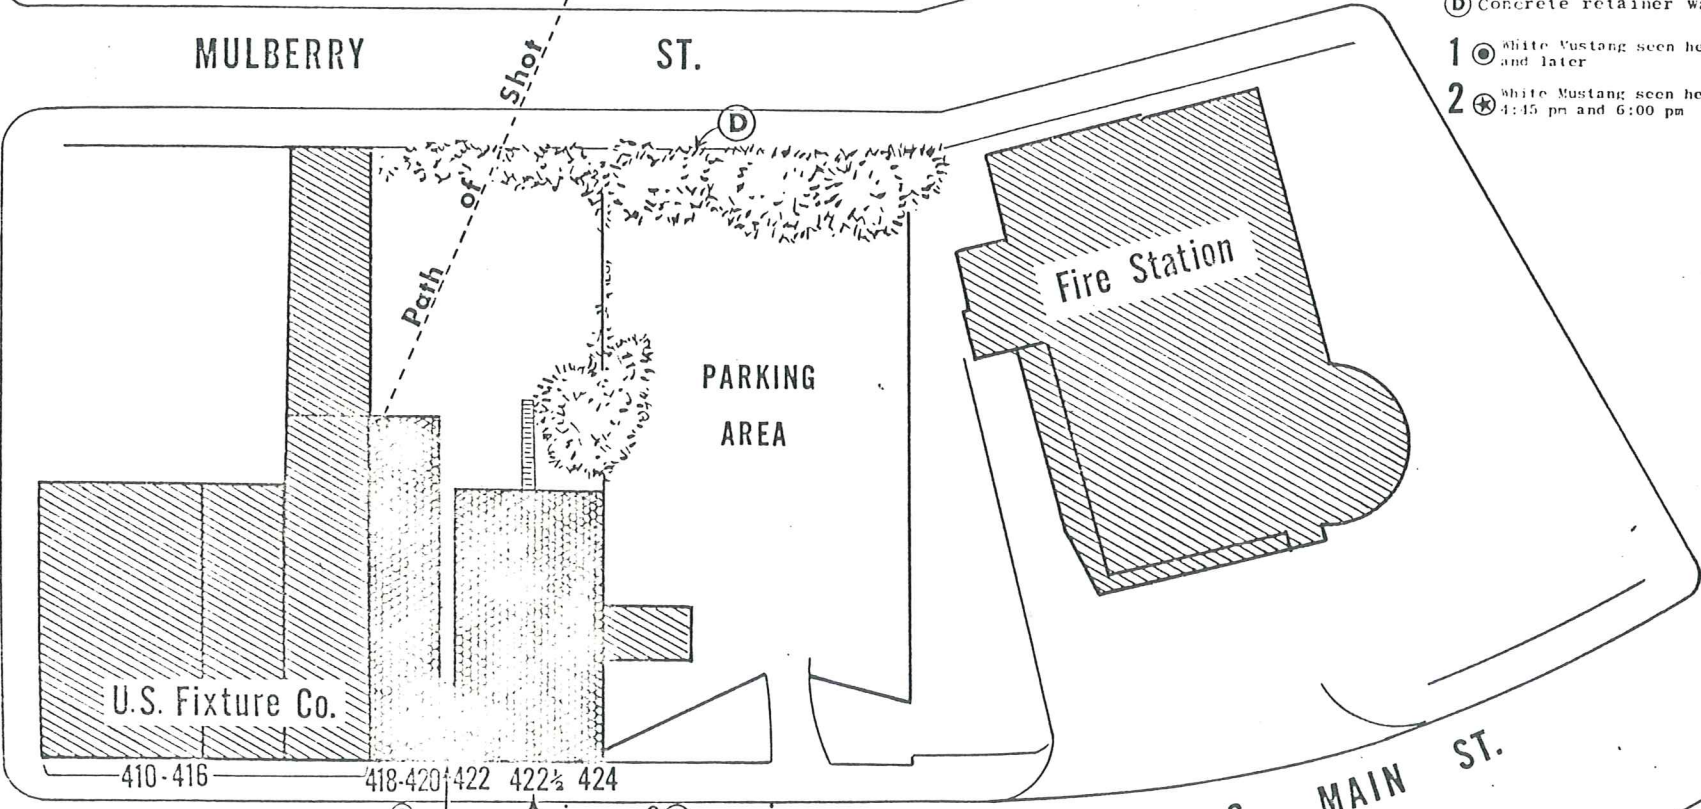

CRIME SCENE

MULBERRY ST.

S. MAIN ST.

S. MAIN ST.

- ① Bathroom window, N. wing of rooming house
- ② Point where Dr. King was shot
424 - Canipe Amusement Co.
- Ⓐ 422½ - S. entrance (stairway) to rooming house, 2nd floor
422 - Cohn and Co.
- Ⓑ N. entrance (stairway) to rooming house, 2nd floor
420-418 - Jim's Grill
- Indicates 2nd floor area of rooming house from 418-424 with two entrances marked A and B
- Ⓒ Space for 3 cars between fire plug and driveway
- Ⓓ Concrete retainer wall
- 1 ⊙ White Mustang seen here about 1:00pm and later
- 2 ⊙* White Mustang seen here between approx. 4:15 pm and 6:00 pm