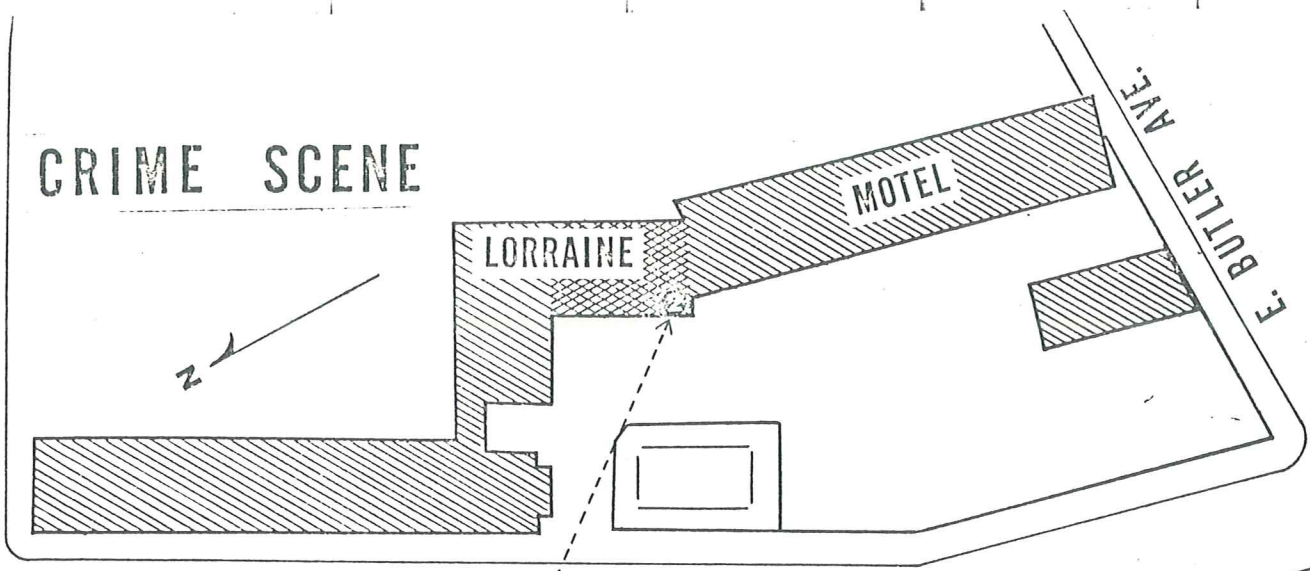

CRIME SCENE

MULBERRY ST.

S. MAIN ST.

S. MAIN ST.

- ① Bathroom window, N. wing of rooming house
- ② Point where Dr. King was shot
424 - Canipe Amusement Co.
- Ⓐ 422½ - S. entrance (stairway) to rooming house, 2nd floor
422 - Cohn and Co.
- Ⓑ N. entrance (stairway) to rooming house, 2nd floor
420-418 - Jim's Grill
- Indicates 2nd floor area of rooming house from 418-424 with two entrances marked A and B
- Ⓒ Space for 3 cars between fire plug and driveway
- Ⓓ Concrete retainer wall
- 1 ⊙ White Mustang seen here about 1:00pm and later
- 2 ⊙* White Mustang seen here between approx. 4:15 pm and 6:00 pm